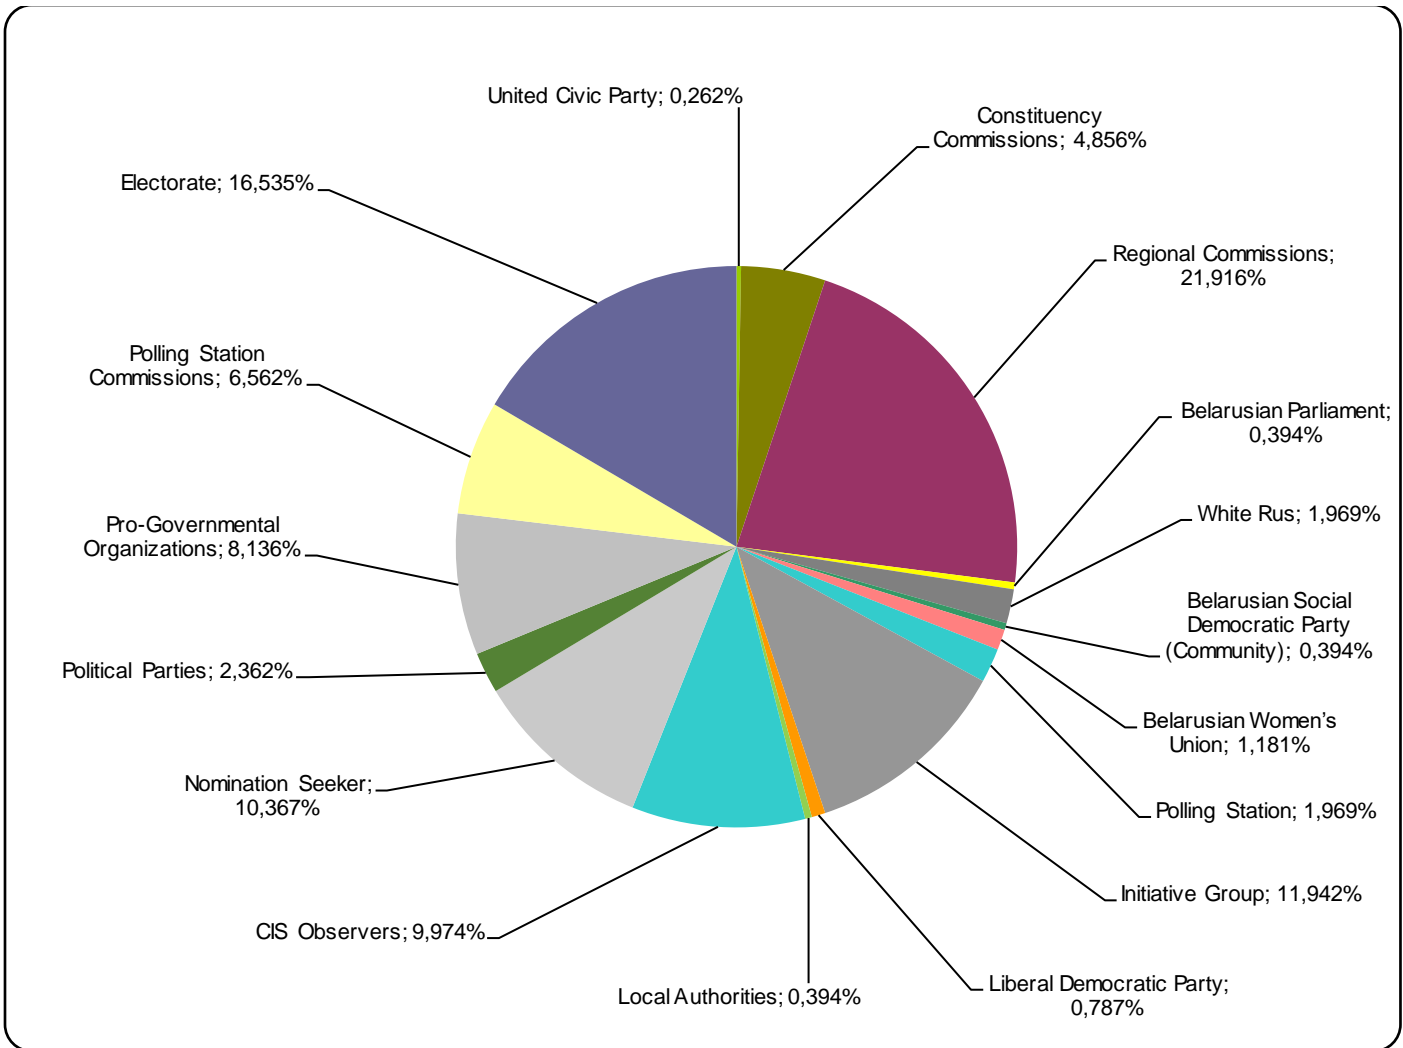

Nashi Novosti (Our News) news programme on ONT TV station

Naviny-rehijon (Regional News) of the Mahiloŭ Regional TV

Measured in hours, minutes, seconds (0:02:45)

Naviny-rehijon (Regional News) of the Mahiloŭ Regional TV

Radyjofakt (Radiofact) on the 1st Channel of the National Radio

Measured in hours, minutes, seconds (0:02:45)

Radyjofakt (Radiofact) on the 1st Channel of the National Radio

Belarus Segodnya (Belarus Today)