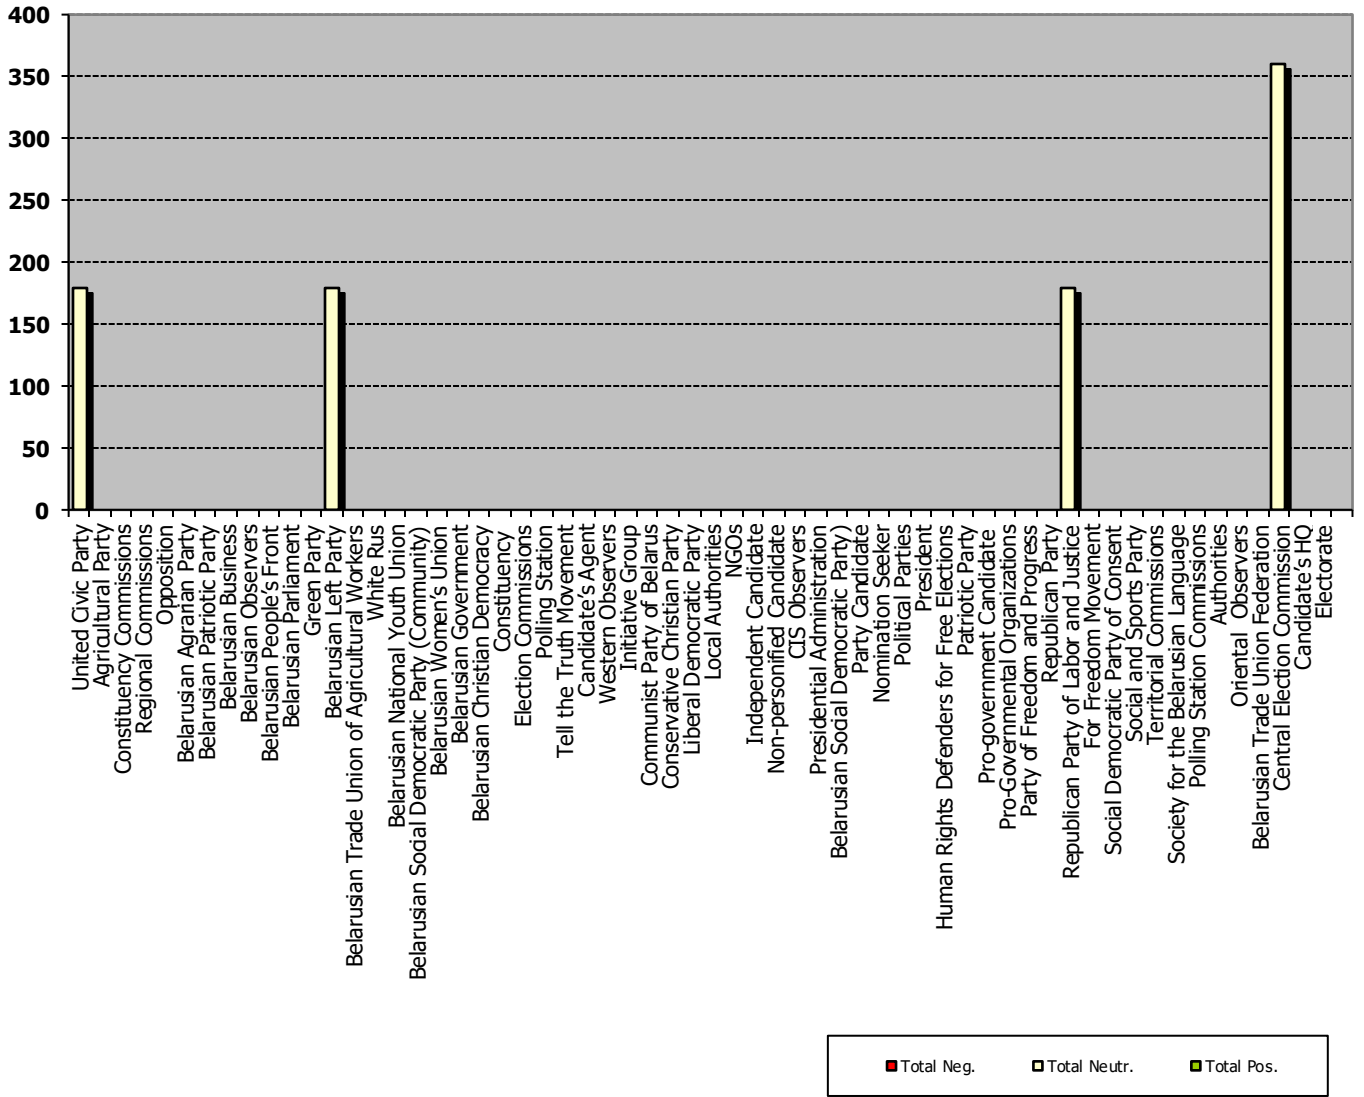

Radyjofakt (Radiofact) on the 1st Channel of the National Radio

Measured in hours, minutes, seconds (0:02:45)

Radyjofakt (Radiofact) on the 1st Channel of the National Radio

Belarus Segodnya (Belarus Today)

Measured in cm2

Belarus Segodnya (Belarus Today)

ZVIAZDA

Measured in cm2

ZVIAZDA

The Komsomolskaya Pravda v Belorussii (YCL Truth in Belarus)

Measured in cm2

The Komsomolskaya Pravda v Belorussii (YCL Truth in Belarus)

Narodnaja Vola (People's Will)

Measured in cm2

Narodnaja Vola (People's Will)

Mogilevskaya Pravda (Mahiloŭ Truth)

Measured in cm2

Mogilevskaya Pravda (Mahiloŭ Truth)