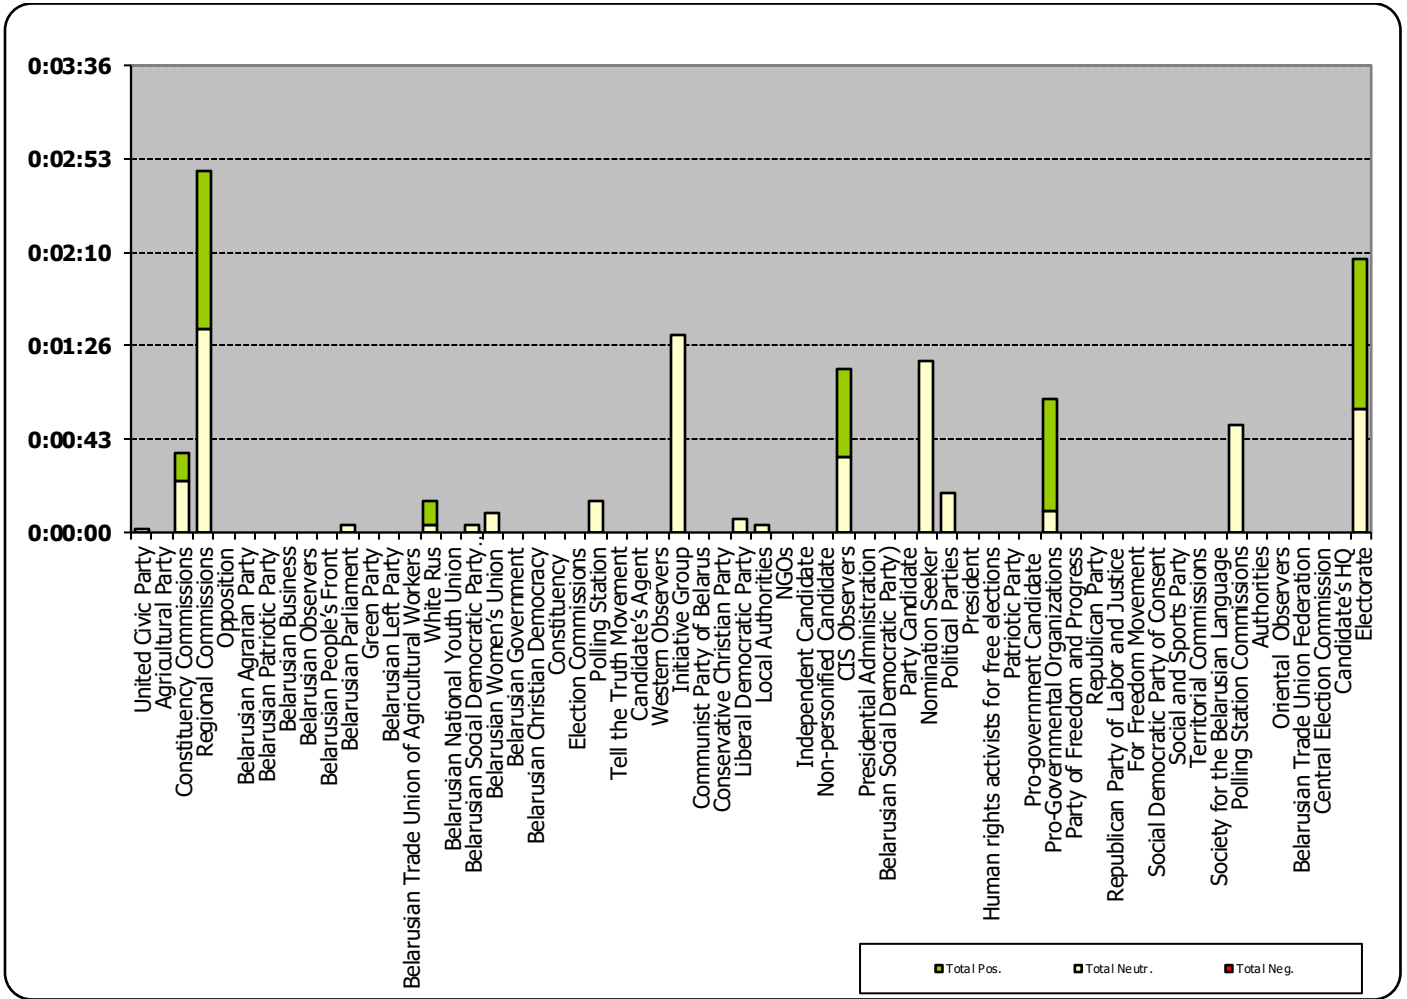

Nashi Novosti (Our News) news programme on ONT TV station

Naviny-rehijon (Regional News) of the Mahiloŭ Regional TV

Measured in hours, minutes, seconds (0:02:45)

Naviny-rehijon (Regional News) of the Mahiloŭ Regional TV

Radyjofakt (Radiofact) on the 1st Channel of the National Radio

Measured in hours, minutes, seconds (0:02:45)

Radyjofakt (Radiofact) on the 1st Channel of the National Radio

Belarus Segodnya (Belarus Today)