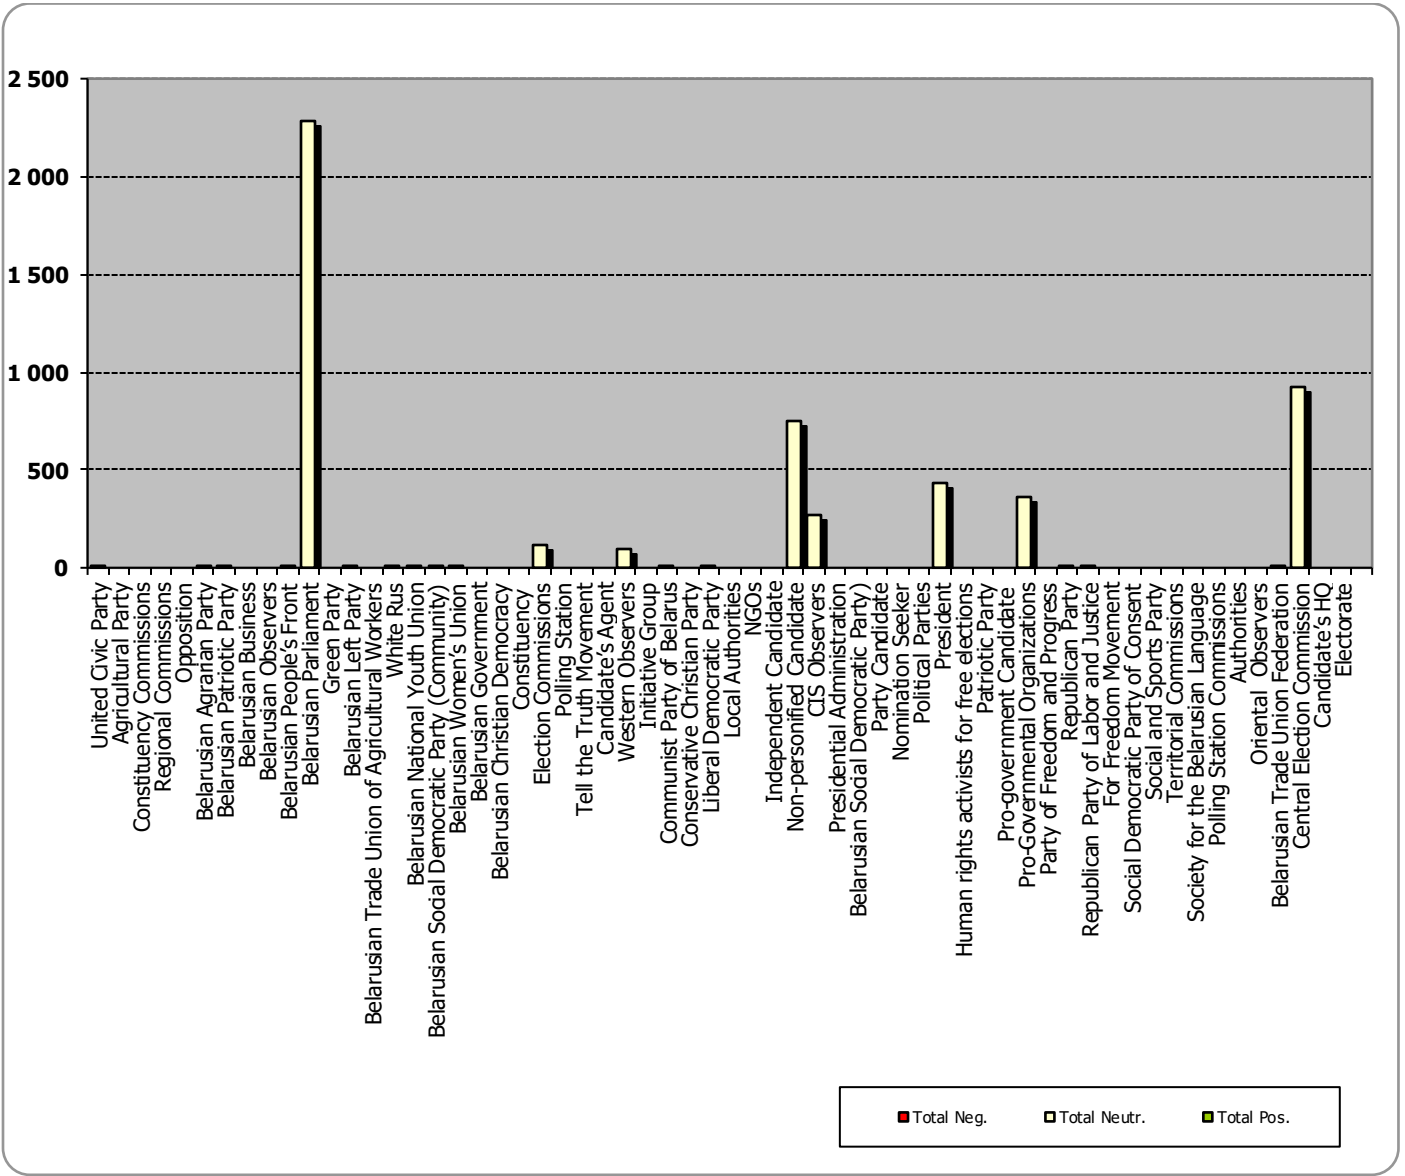

Radyjofakt (Radiofact) on the 1st Channel of the National Radio

Measured in hours, minutes, seconds (0:02:45)

Radyjofakt (Radiofact) on the 1st Channel of the National Radio

Belarus Segodnya (Belarus Today)

Measured in cm2

Belarus Segodnya (Belarus Today)

ZVIAZDA

Measured in cm2

ZVIAZDA

The Komsomolskaya Pravda v Belorussii (YCL Truth in Belarus)

Measured in cm2

The Komsomolskaya Pravda v Belorussii (YCL Truth in Belarus)