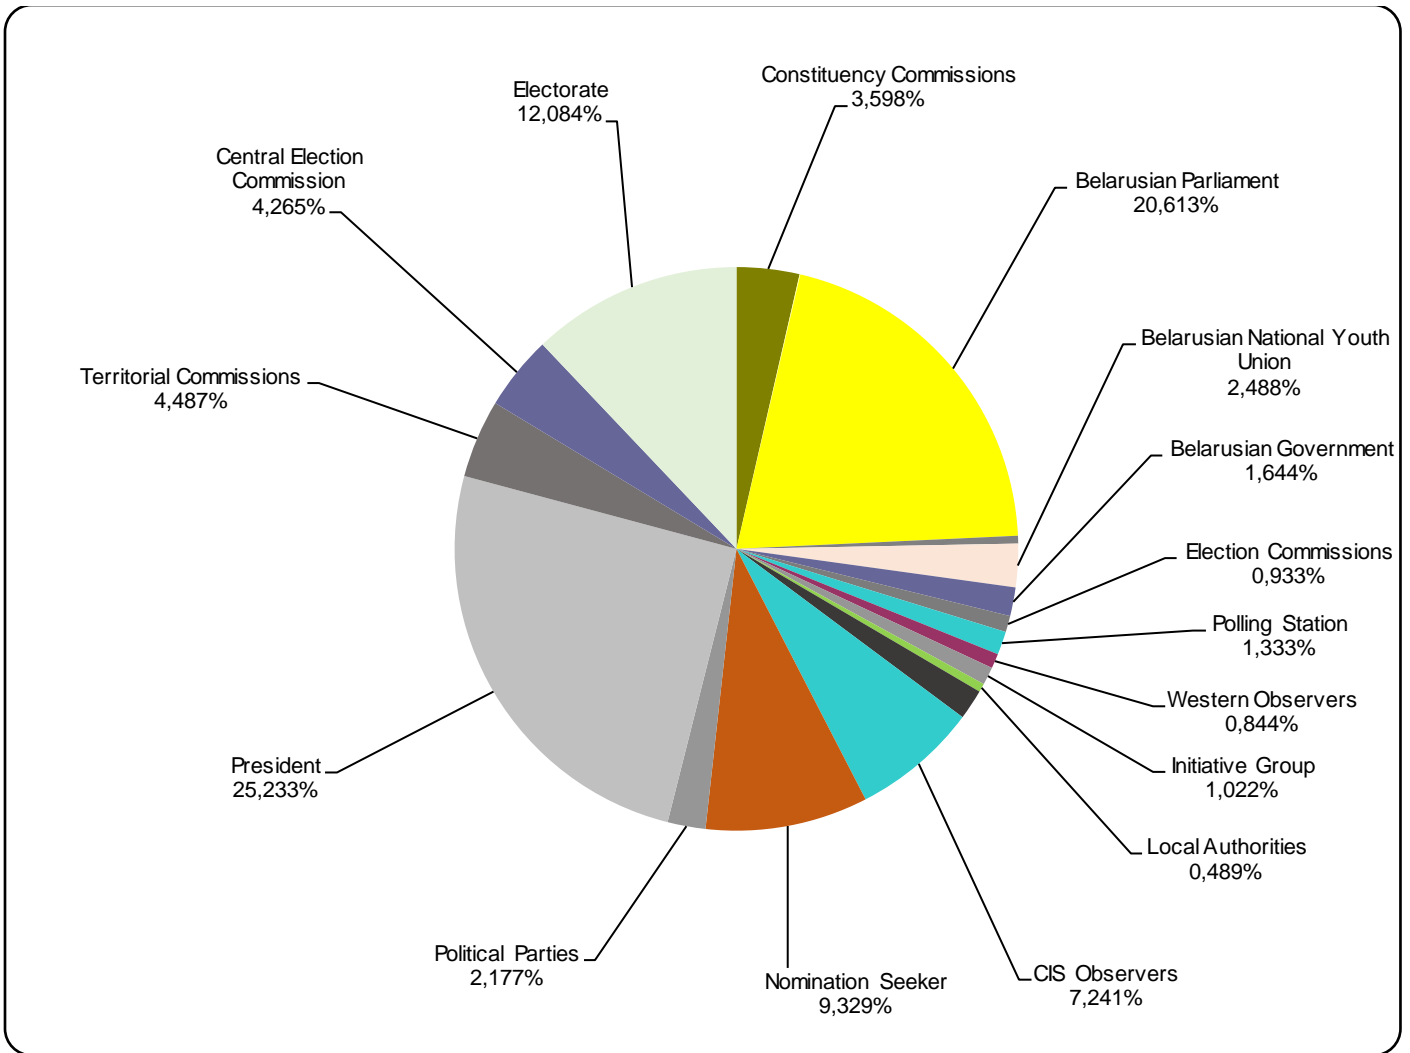

Nashi Novosti (Our News) news programme on ONT TV station

Naviny-rehijon (Regional News) of the Mahiloŭ Regional TV

Measured in hours, minutes, seconds (0:02:45)

Naviny-rehijon (Regional News) of the Mahiloŭ Regional TV

Radyjofakt (Radiofact) on the 1st Channel of the National Radio

Measured in hours, minutes, seconds (0:02:45)

Radyjofakt (Radiofact) on the 1st Channel of the National Radio

Belarus Segodnya (Belarus Today)