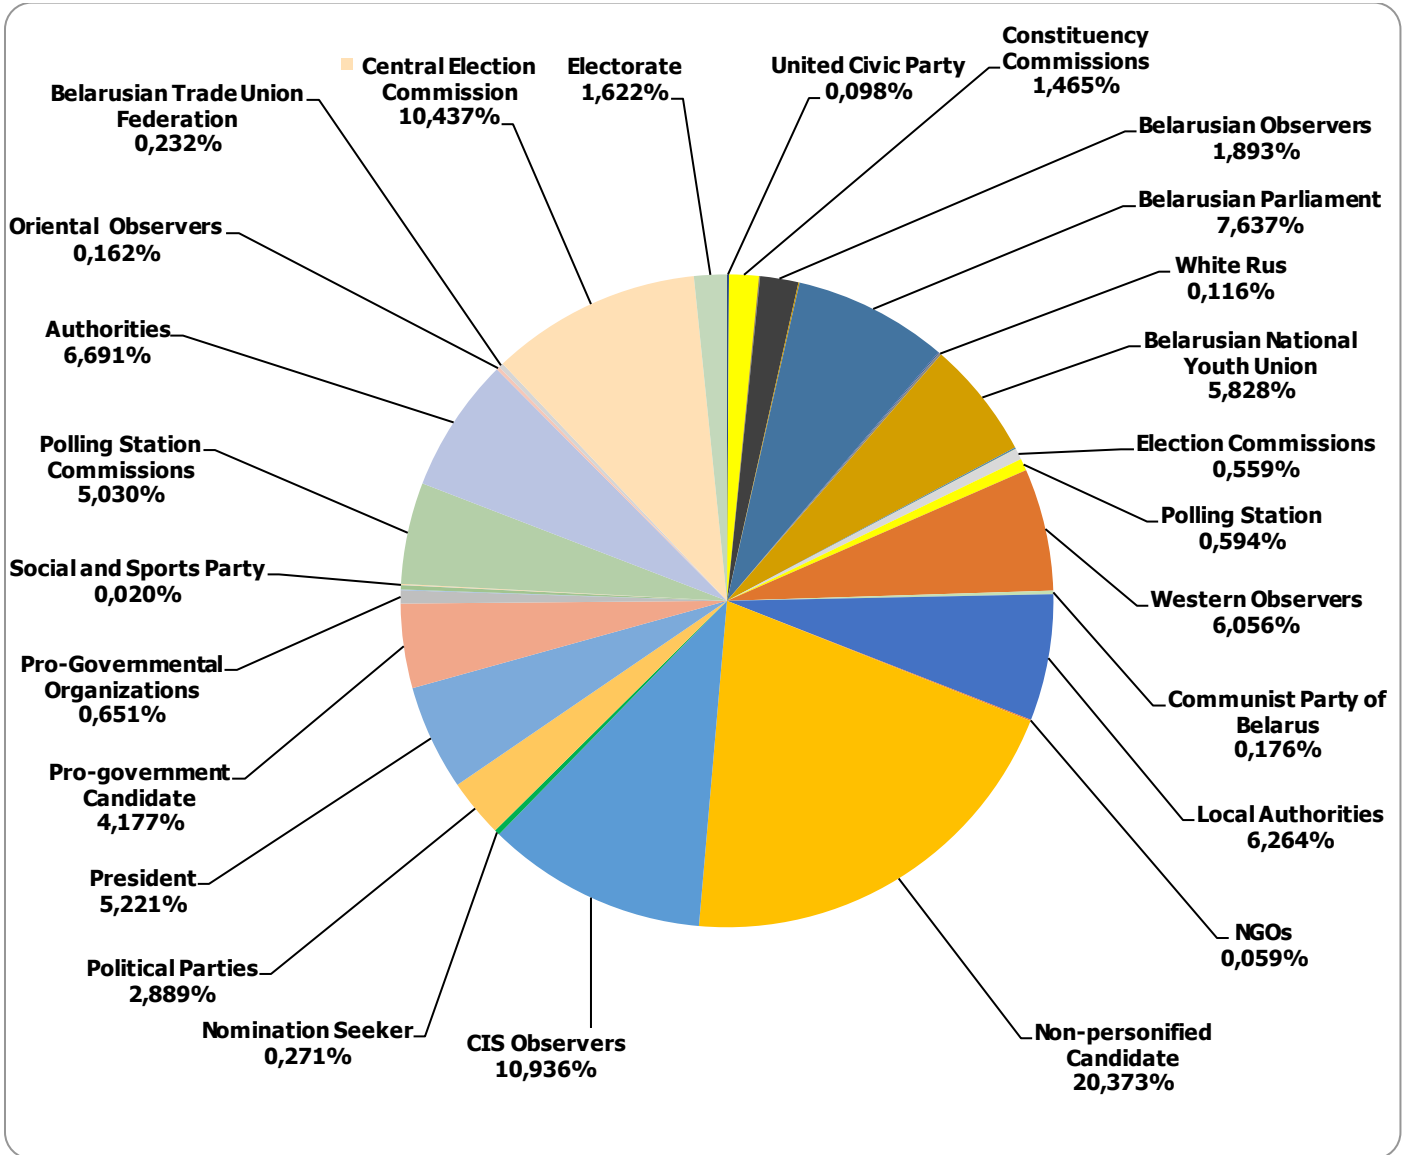

BELARUSIAN PARLAMENT ELECTIONS 2019

16.09 - 18.10.2019

BELTA.BY

Measured in number of characters

BELTA.BY

TUT.BY

Measured in number of characters

Glavny Efir (Most Important Air) weekly programme on Belarus 1 TV station

Measured in hours, minutes, seconds (0:02:45)

Glavny Efir (Most Important Air) weekly programme on Belarus 1 TV station

Panorama (Panorama) news programme on Belarus 1 TV station

Measured in hours, minutes, seconds (0:02:45)

Nashi Novosti (Our News) news programme on ONT TV station

Naviny-rehijon (Regional News) of the Mahiloŭ Regional TV

Measured in hours, minutes, seconds (0:02:45)

Naviny-rehijon (Regional News) of the Mahiloŭ Regional TV

Radyjofakt (Radiofact) on the 1st Channel of the National Radio

Measured in hours, minutes, seconds (0:02:45)

Radyjofakt (Radiofact) on the 1st Channel of the National Radio

Belarus Segodnya (Belarus Today)