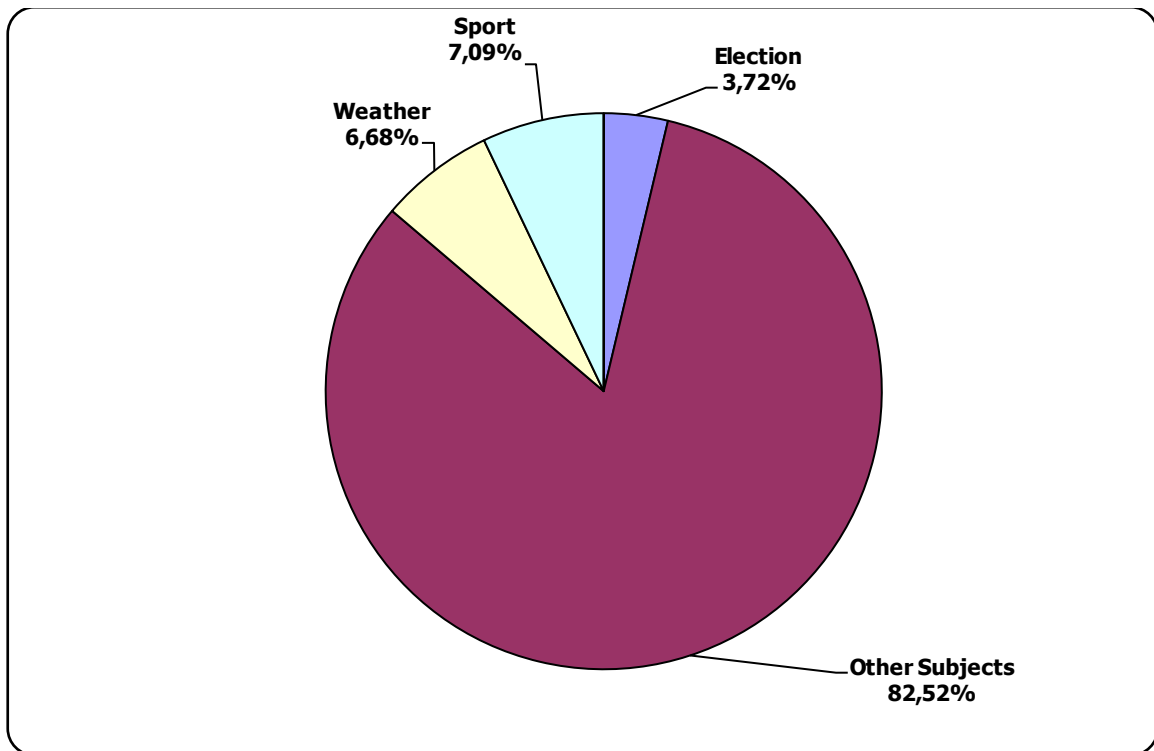

Nashi Novosti (Our News) news programme on ONT TV station