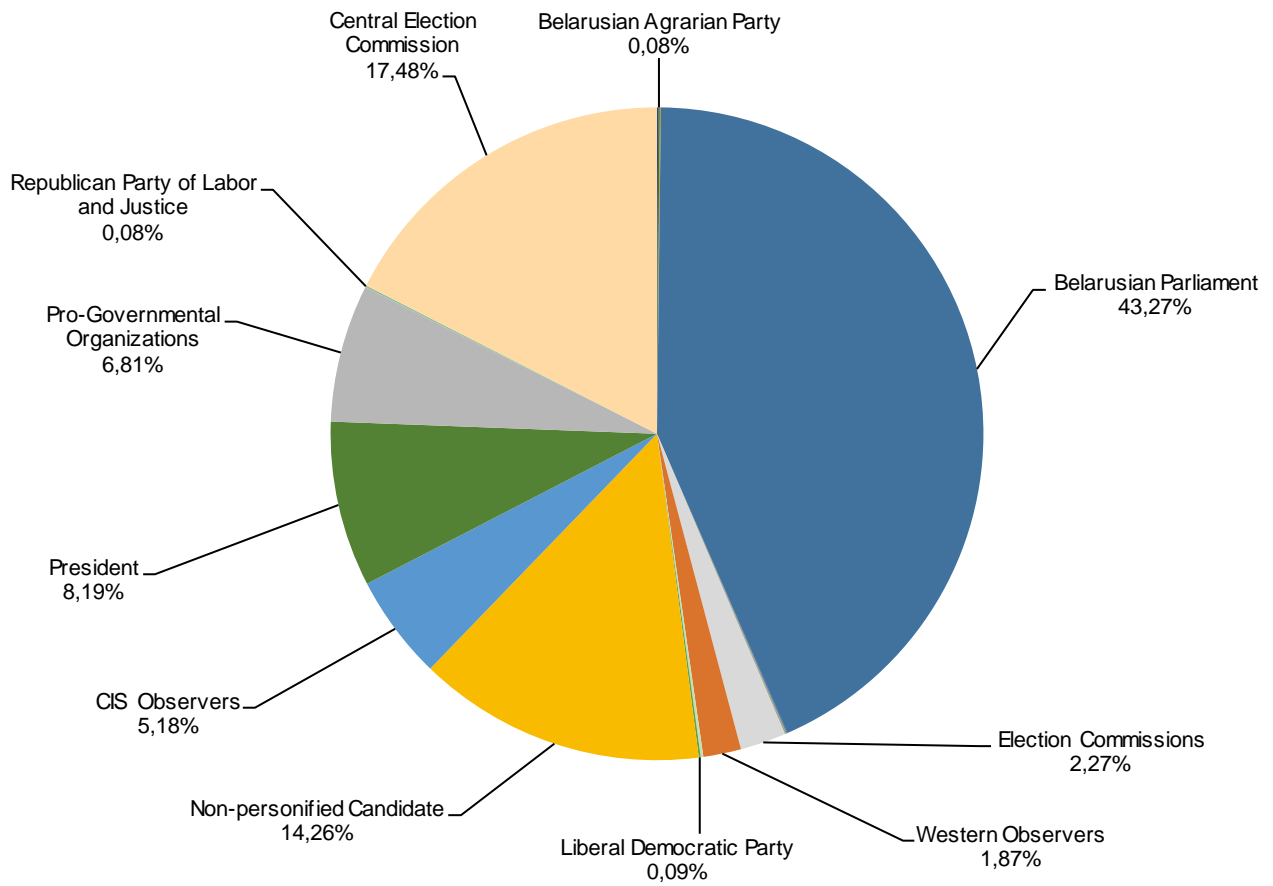

Measured in cm2

Belarus Segodnya (Belarus Today)

ZVIAZDA

Measured in cm2

ZVIAZDA

The Komsomolskaya Pravda v Belorussii (YCL Truth in Belarus)

Measured in cm2

The Komsomolskaya Pravda v Belorussii (YCL Truth in Belarus)

Narodnaja Vola (People's Will)

Measured in cm2

Narodnaja Vola (People's Will)

Mogilevskaya Pravda (Mahiloŭ Truth)

Measured in cm2

Mogilevskaya Pravda (Mahiloŭ Truth)