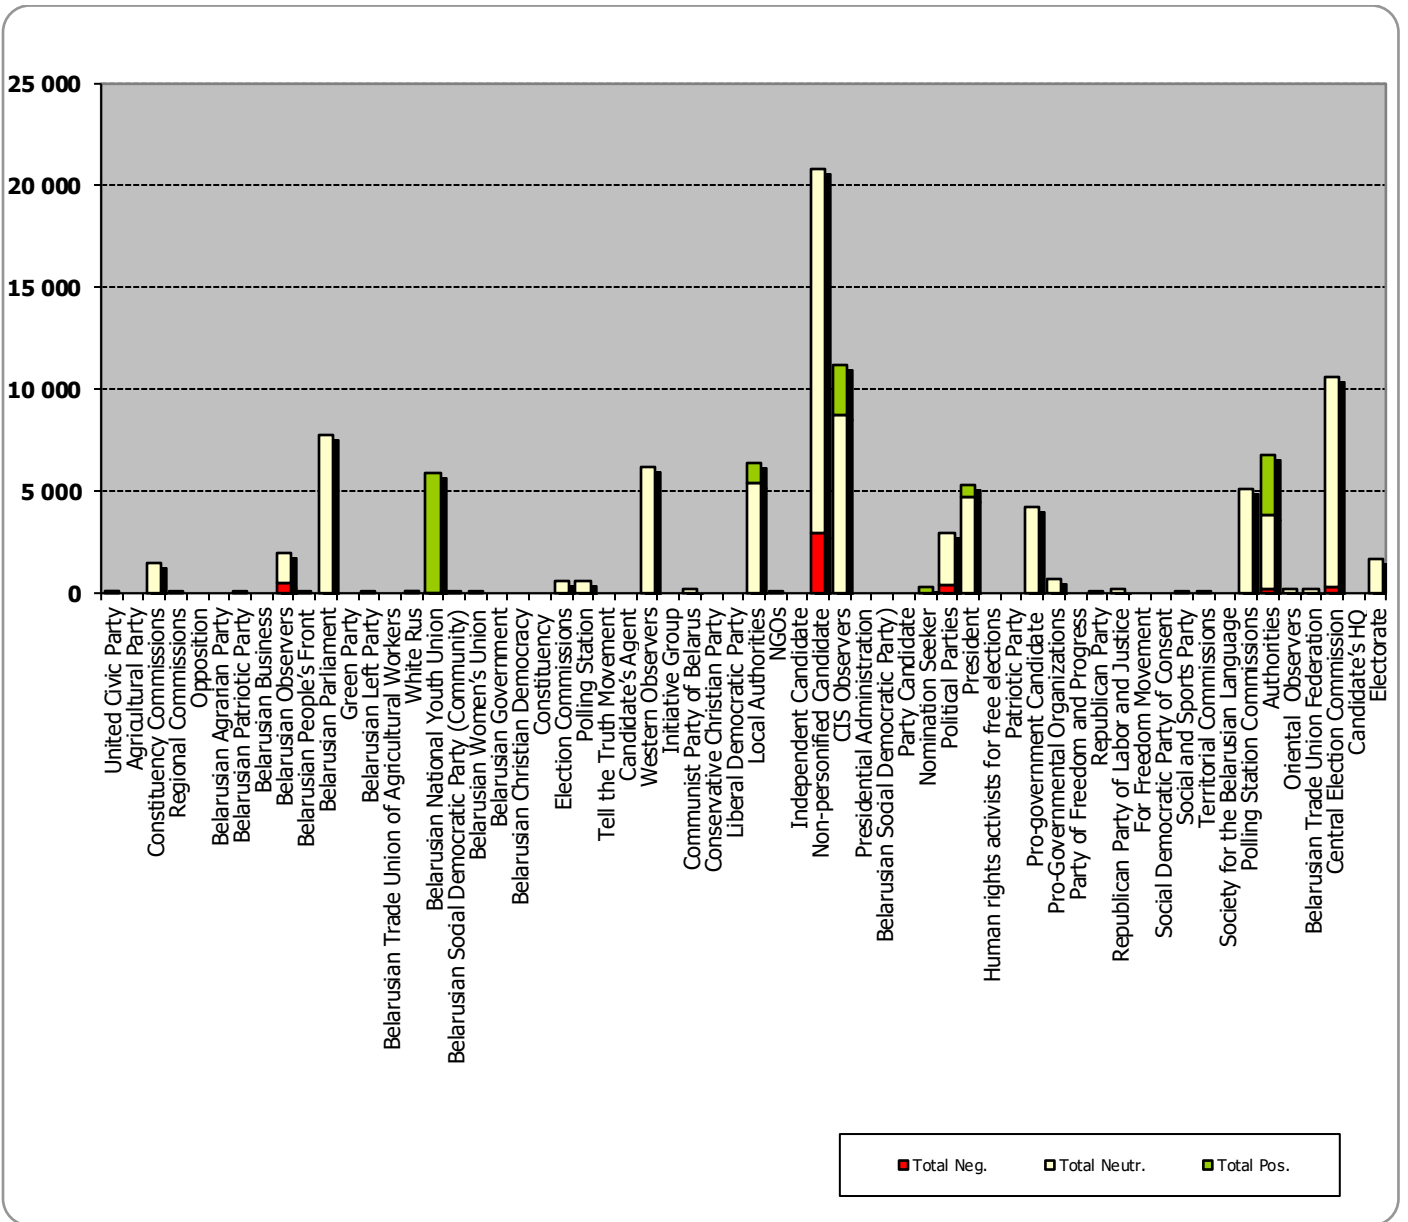

BELARUSIAN PARLAMENT ELECTIONS 2019

16.09 - 18.10.2019

BELTA.BY

Measured in number of characters

BELTA.BY

TUT.BY

Measured in number of characters

Glavny Efir (Most Important Air) weekly programme on Belarus 1 TV station

Measured in hours, minutes, seconds (0:02:45)

Glavny Efir (Most Important Air) weekly programme on Belarus 1 TV station

Panorama (Panorama) news programme on Belarus 1 TV station

Measured in hours, minutes, seconds (0:02:45)

Nashi Novosti (Our News) news programme on ONT TV station

Naviny-rehijon (Regional News) of the Mahiloŭ Regional TV

Measured in hours, minutes, seconds (0:02:45)

Naviny-rehijon (Regional News) of the Mahiloŭ Regional TV

Radyjofakt (Radiofact) on the 1st Channel of the National Radio

Measured in hours, minutes, seconds (0:02:45)

Radyjofakt (Radiofact) on the 1st Channel of the National Radio

Belarus Segodnya (Belarus Today)