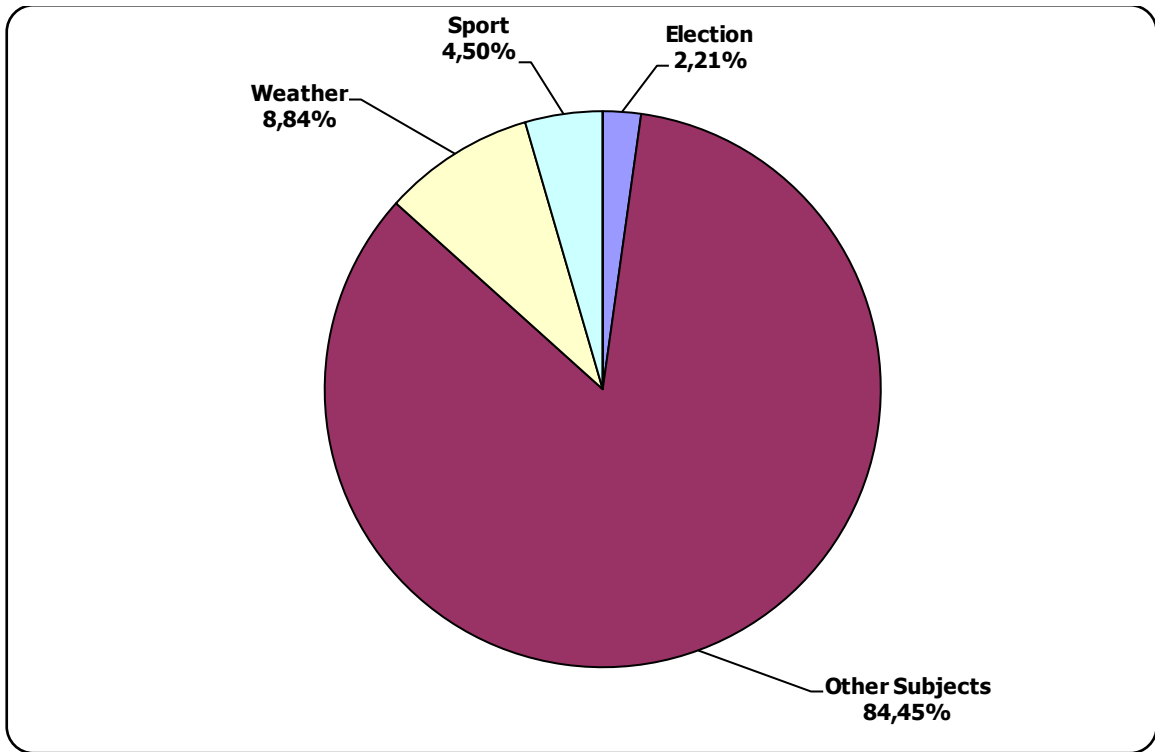

Nashi Novosti (Our News) news programme on ONT TV station

Naviny-rehijon (Regional News) of the Mahiloŭ Regional TV

Measured in hours, minutes, seconds (0:02:45)

Naviny-rehijon (Regional News) of the Mahiloŭ Regional TV

Radyjofakt (Radiofact) on the 1st Channel of the National Radio

Measured in hours, minutes, seconds (0:02:45)

Radyjofakt (Radiofact) on the 1st Channel of the National Radio

Belarus Segodnya (Belarus Today)