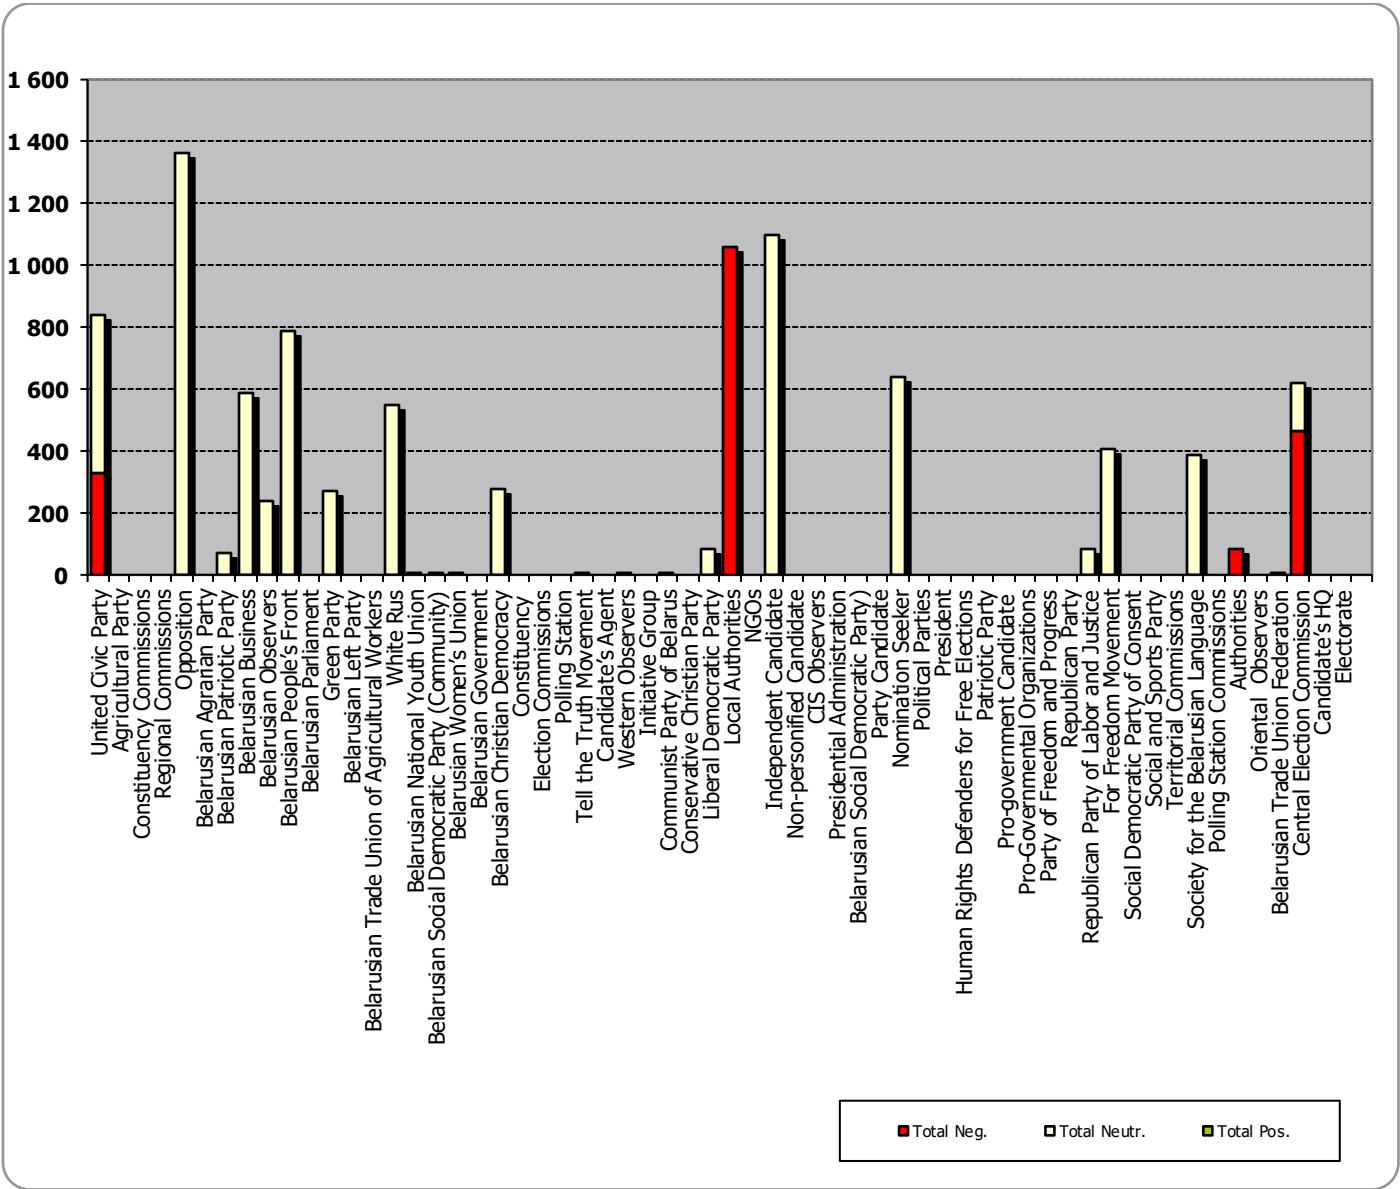

Radyjofakt (Radiofact) on the 1st Channel of the National Radio

Measured in hours, minutes, seconds (0:02:45)

Radyjofakt (Radiofact) on the 1st Channel of the National Radio

Belarus Segodnya (Belarus Today)

Measured in cm2

Belarus Segodnya (Belarus Today)

ZVIAZDA

Measured in cm2

ZVIAZDA

The Komsomolskaya Pravda v Belorussii (YCL Truth in Belarus)

Measured in cm2

The Komsomolskaya Pravda v Belorussii (YCL Truth in Belarus)

Narodnaja Vola (People's Will)

Measured in cm2

Narodnaja Vola (People's Will)

Mogilevskaya Pravda (Mahiloŭ Truth)

Measured in cm2

Mogilevskaya Pravda (Mahiloŭ Truth)