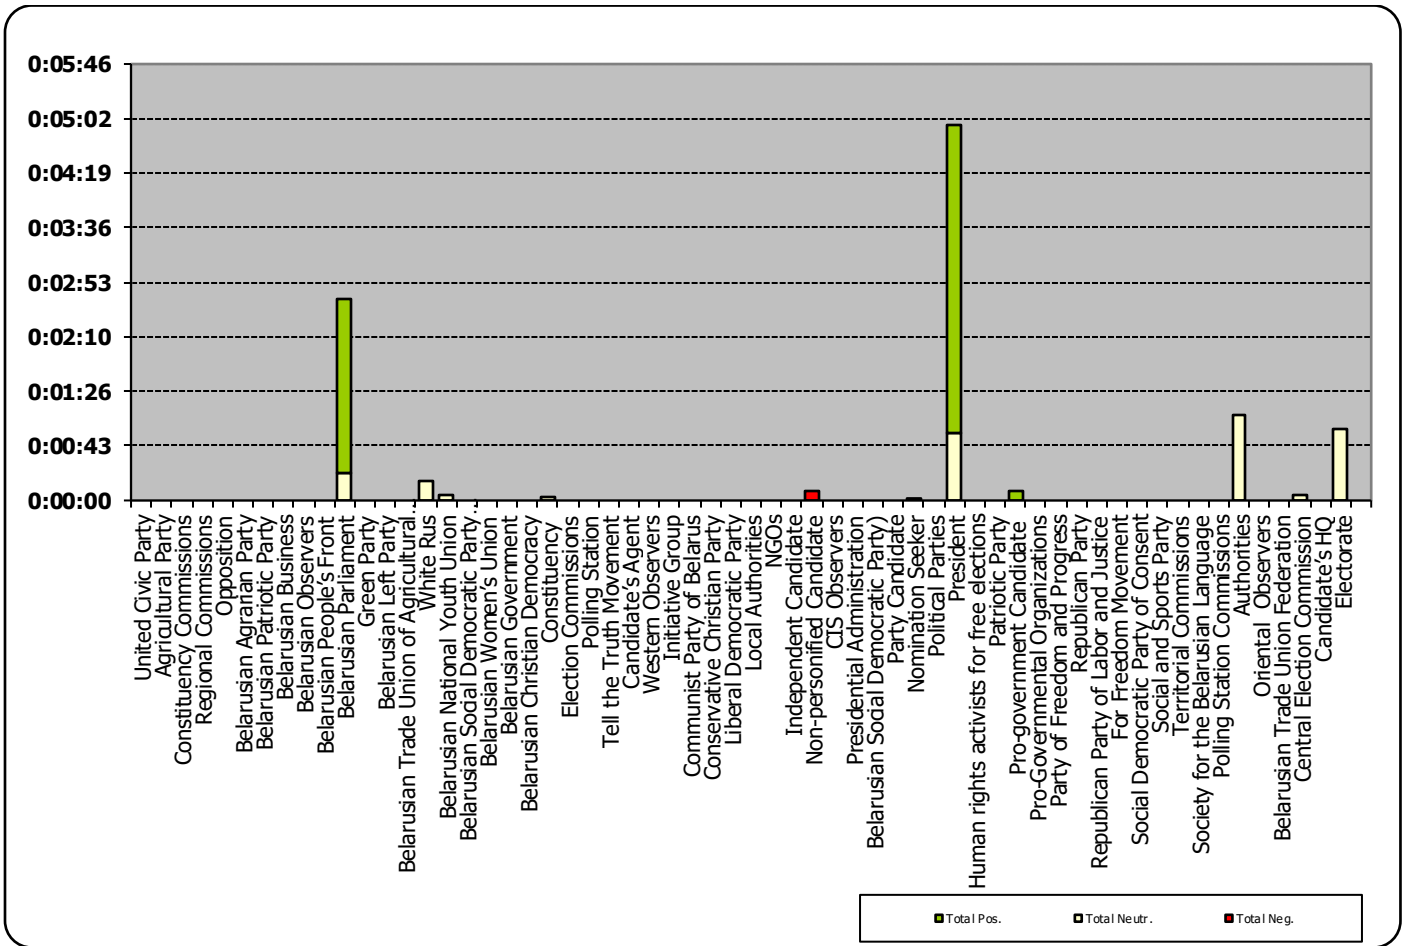

BELARUSIAN PARLAMENT ELECTIONS 2019

16.09 - 18.10.2019

BELTA.BY

Measured in number of characters

BELTA.BY

TUT.BY

Measured in number of characters

Glavny Efir (Most Important Air) weekly programme on Belarus 1 TV station

Measured in hours, minutes, seconds (0:02:45)

Glavny Efir (Most Important Air) weekly programme on Belarus 1 TV station

Panorama (Panorama) news programme on Belarus 1 TV station

Measured in hours, minutes, seconds (0:02:45)

Беларусь 1 / ПАНАРАМА

“Kontury” programme on ONT TV station

Measured in hours, minutes, seconds (0:02:45)

“Kontury” programme on ONT TV station

Nashi Novosti (Our News) news programme on ONT TV station

Measured in hours, minutes, seconds (0:02:45)

Radyjofakt (Radiofact) on the 1st Channel of the National Radio

Measured in hours, minutes, seconds (0:02:45)

Radyjofakt (Radiofact) on the 1st Channel of the National Radio

Belarus Segodnya (Belarus Today)