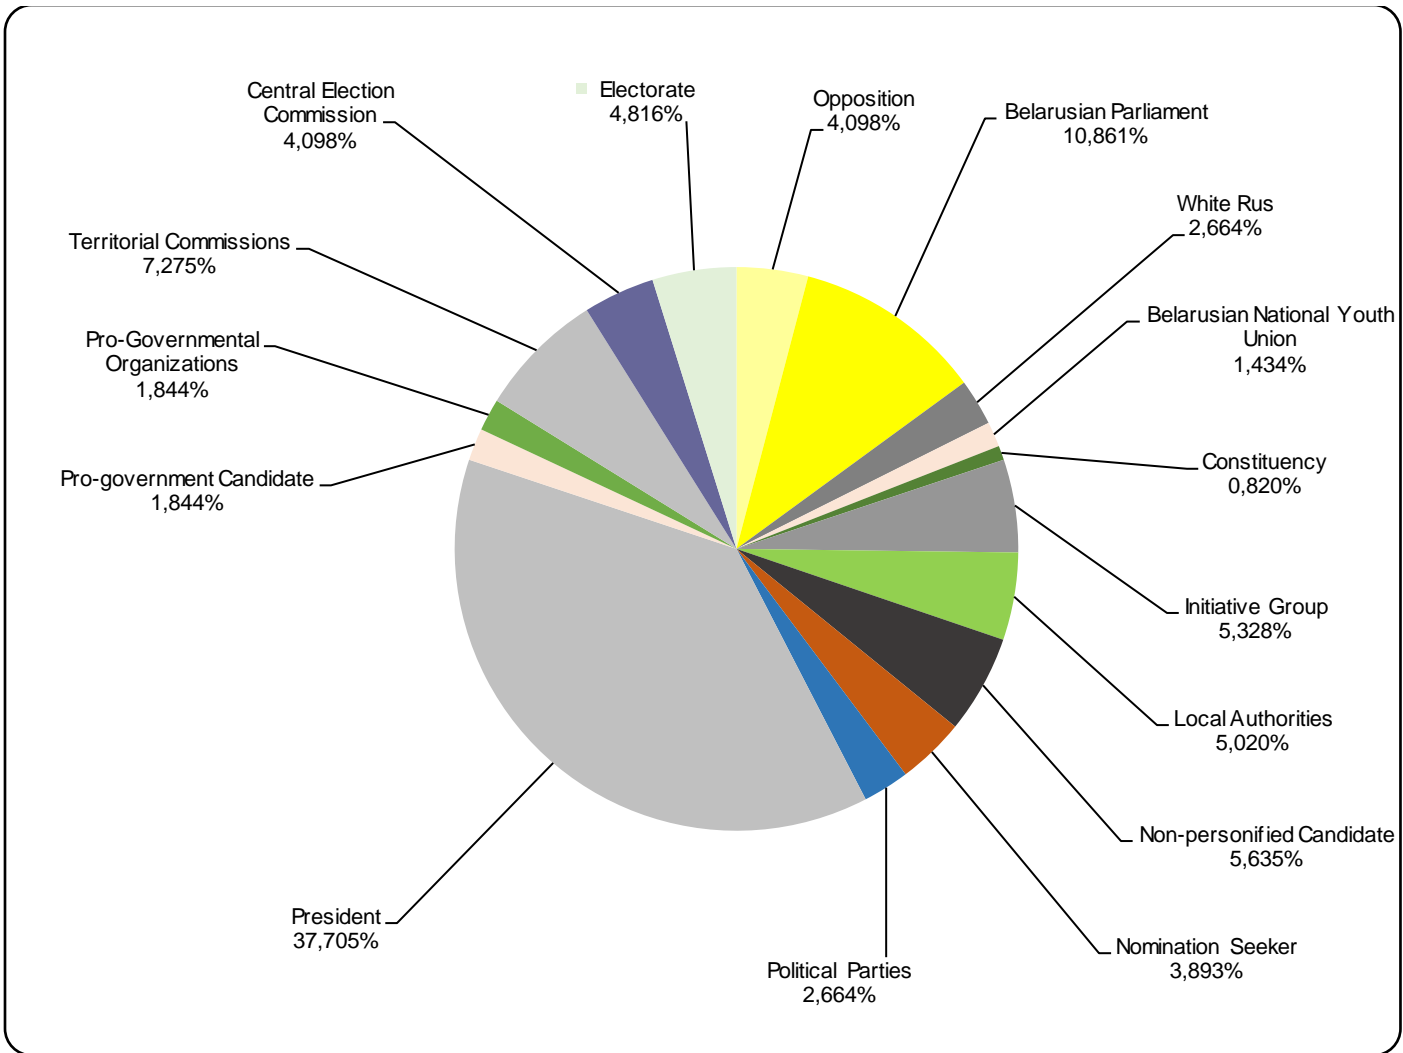

“Kontury” programme on ONT TV station

Measured in hours, minutes, seconds (0:02:45)