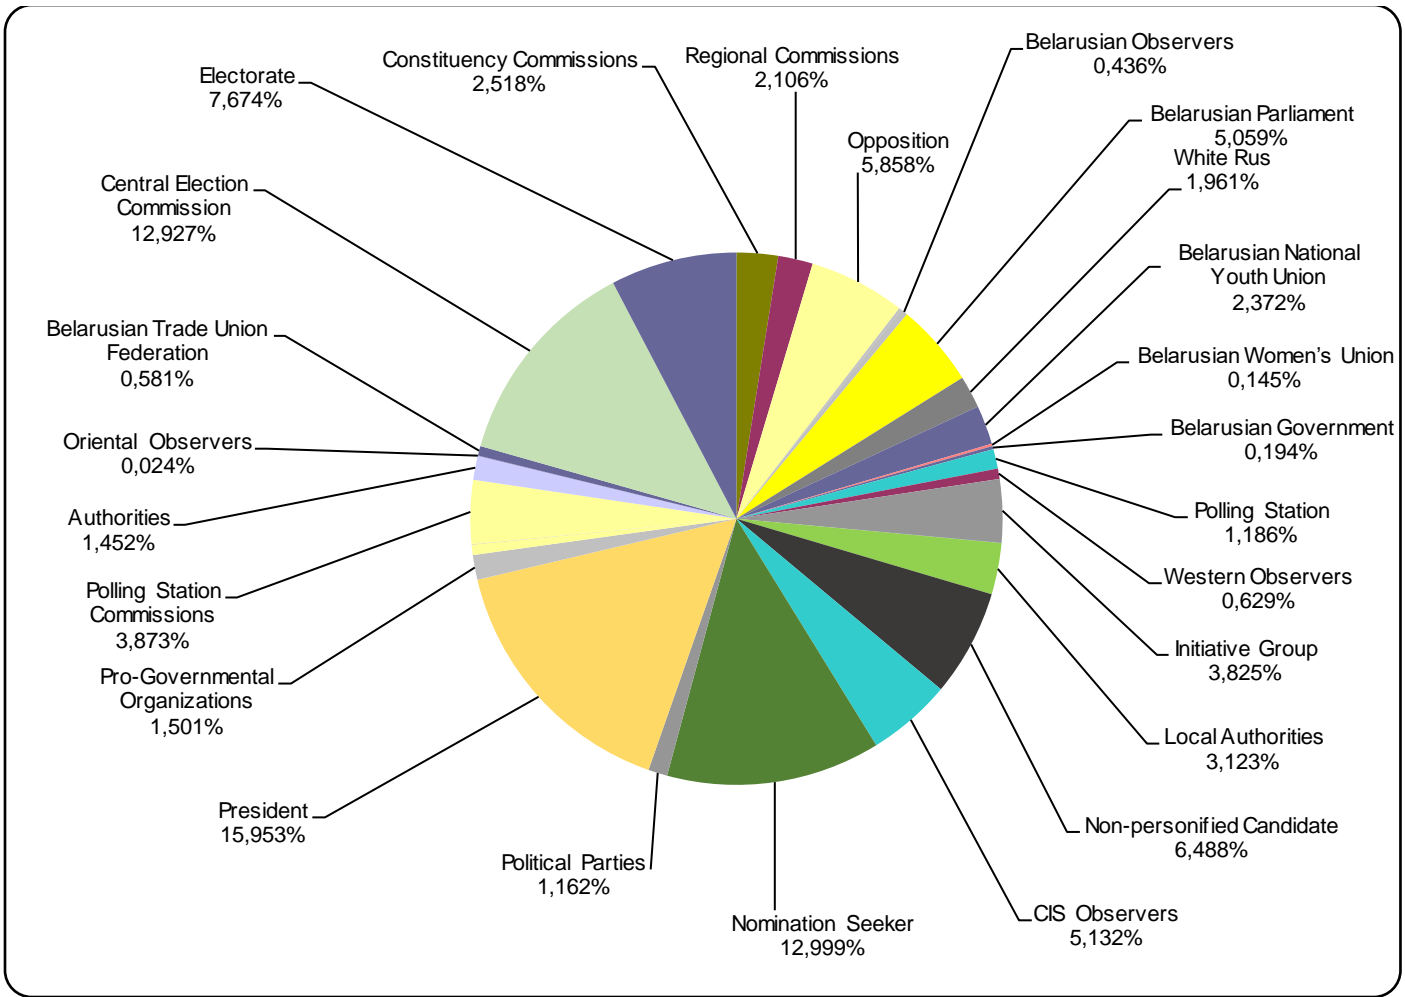

BELARUSIAN PARLAMENT ELECTIONS 2019

16.09 - 18.10.2019

BELTA.BY

Measured in number of characters

BELTA.BY

TUT.BY

Measured in number of characters

Glavny Efir (Most Important Air) weekly programme on Belarus 1 TV station

Measured in hours, minutes, seconds (0:02:45)

Glavny Efir (Most Important Air) weekly programme on Belarus 1 TV station

Panorama (Panorama) news programme on Belarus 1 TV station

Measured in hours, minutes, seconds (0:02:45)

Nashi Novosti (Our News) news programme on ONT TV station

Naviny-rehijon (Regional News) of the Mahiloŭ Regional TV

Measured in hours, minutes, seconds (0:02:45)

Naviny-rehijon (Regional News) of the Mahiloŭ Regional TV