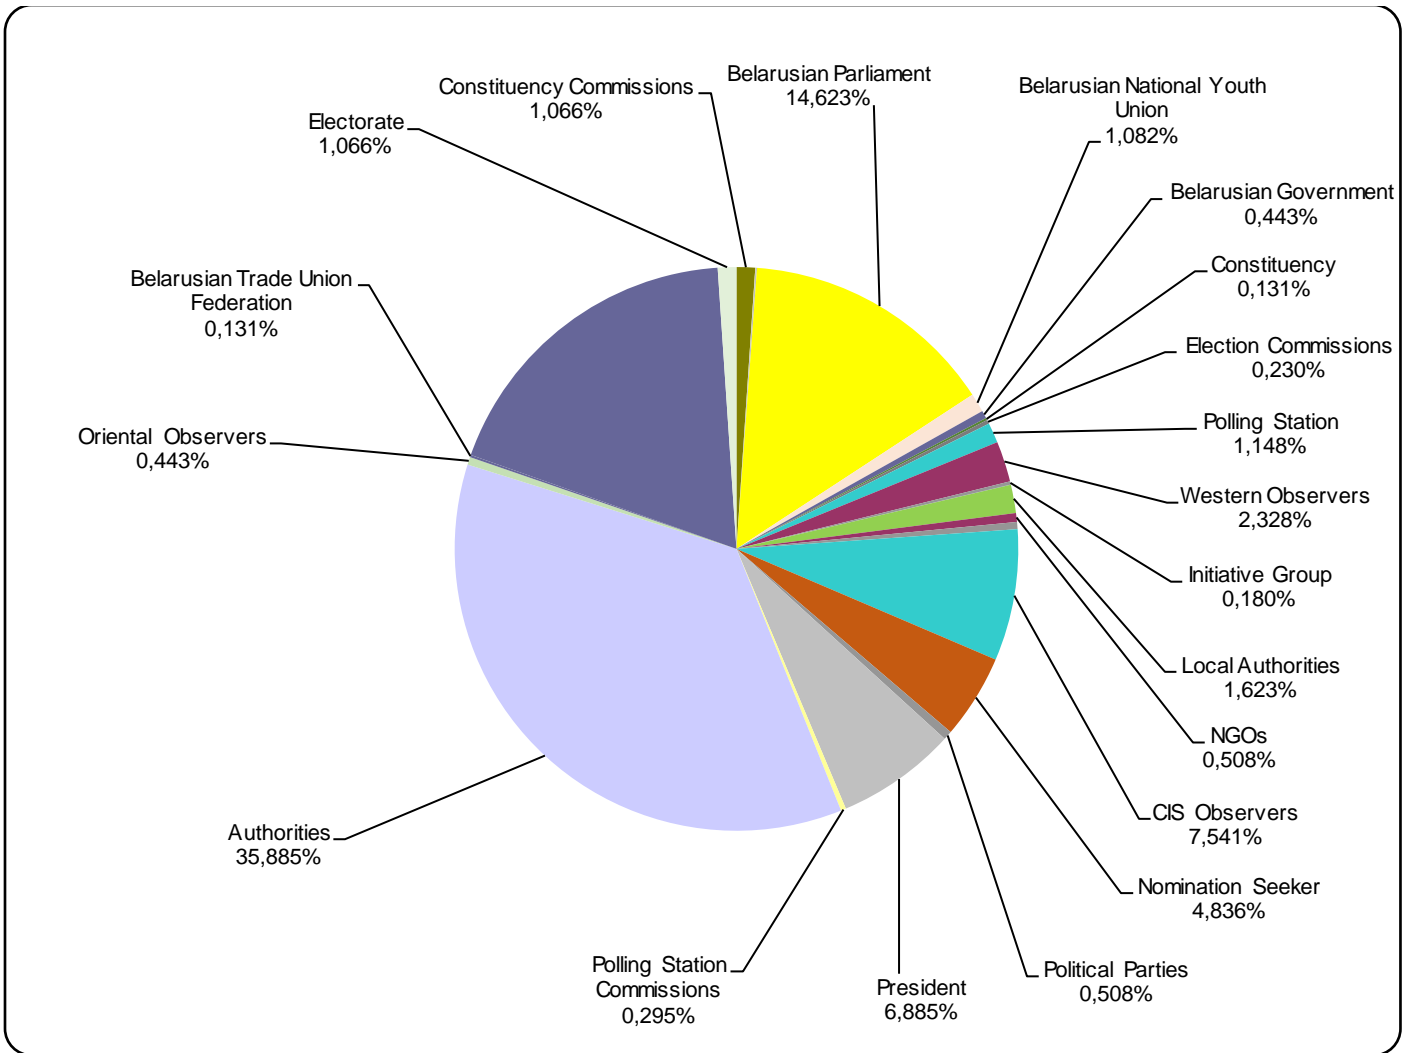

Nashi Novosti (Our News) news programme on ONT TV station

Naviny-rehijon (Regional News) of the Mahiloŭ Regional TV

Measured in hours, minutes, seconds (0:02:45)

Naviny-rehijon (Regional News) of the Mahiloŭ Regional TV

Radyjofakt (Radiofact) on the 1st Channel of the National Radio

Measured in hours, minutes, seconds (0:02:45)

Radyjofakt (Radiofact) on the 1st Channel of the National Radio

Belarus Segodnya (Belarus Today)