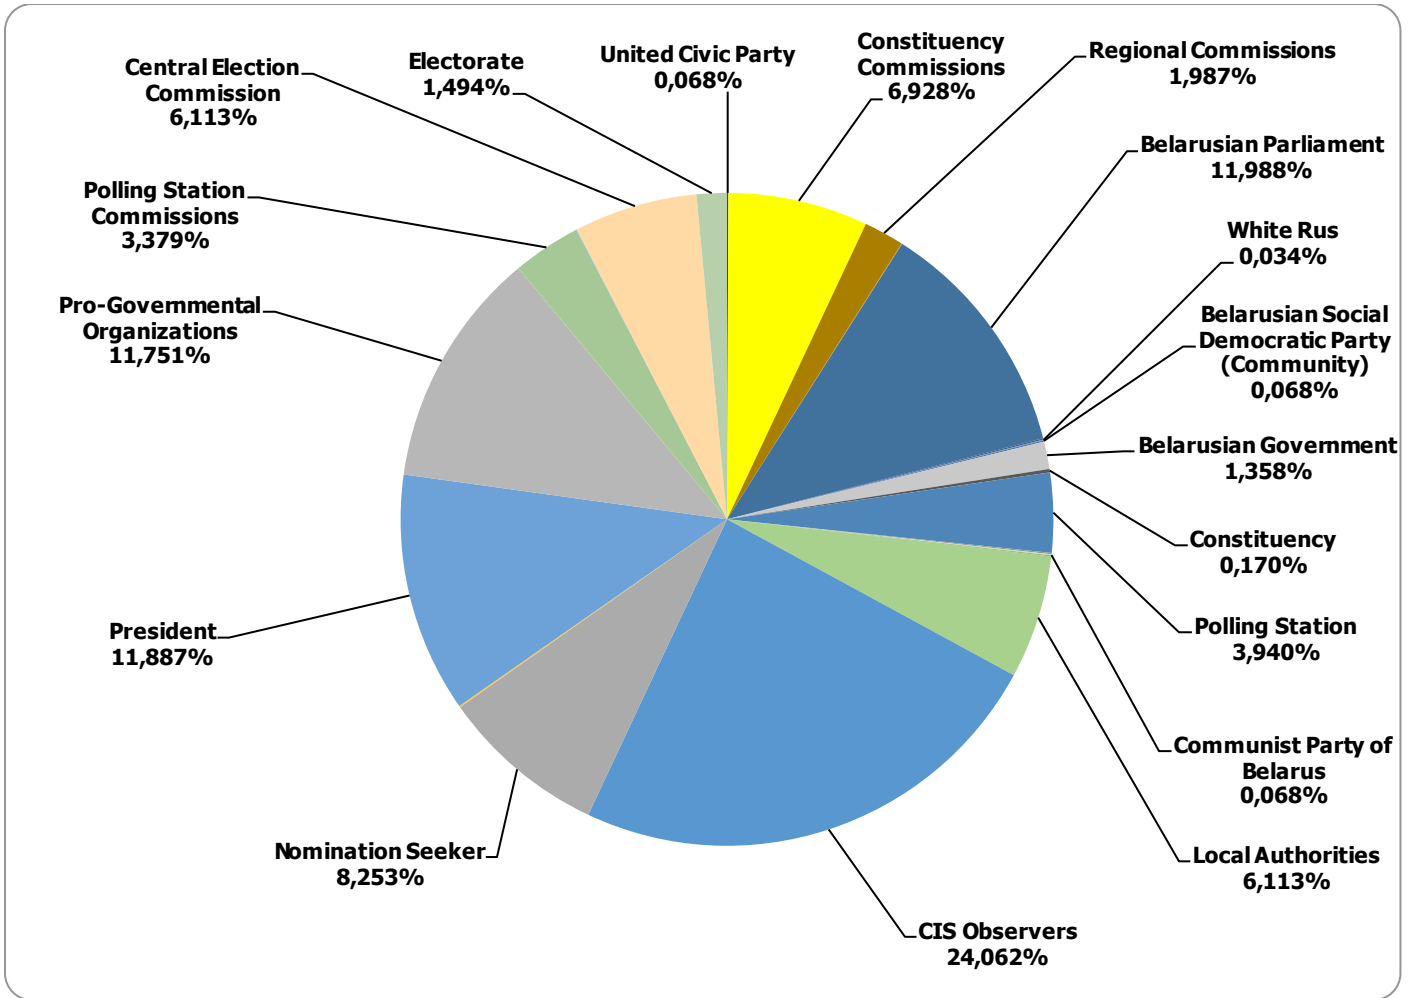

Narodnaja Vola (People's Will)

Measured in cm2

Narodnaja Vola (People's Will)

Mogilevskaya Pravda (Mahiloŭ Truth)

Measured in cm2

Mogilevskaya Pravda (Mahiloŭ Truth)