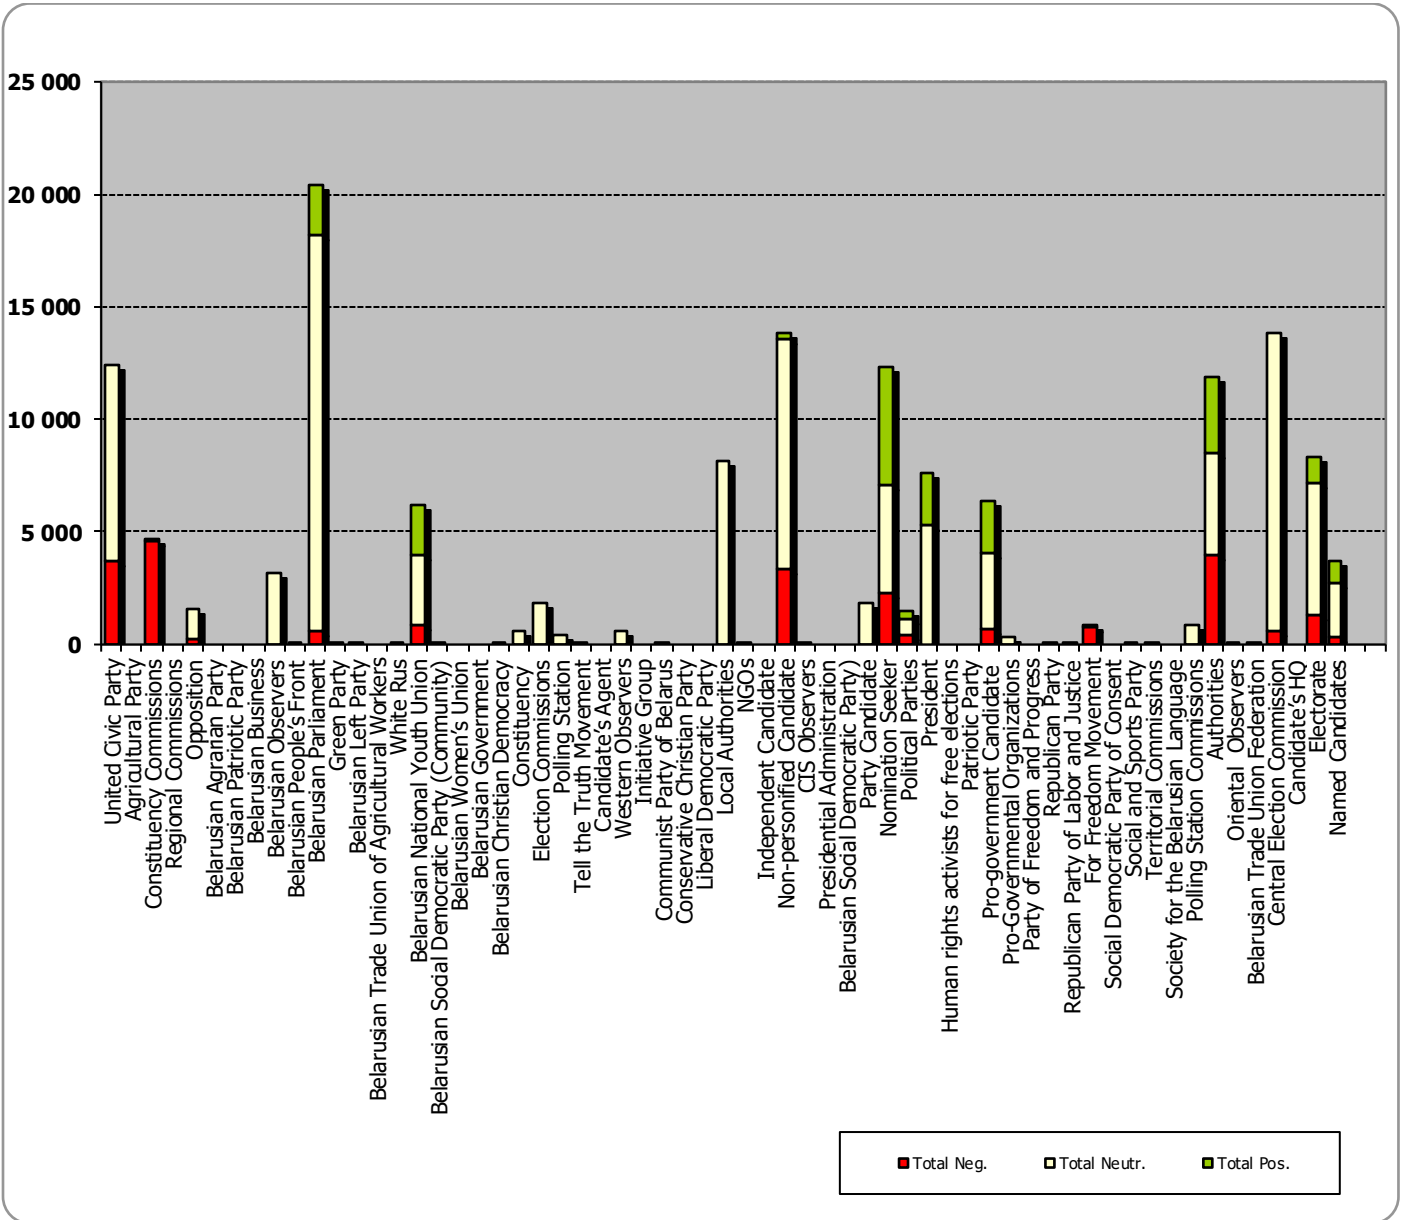

BELARUSIAN PARLAMENT ELECTIONS 2019

16.09 - 18.10.2019

BELTA.BY

Measured in number of characters

BELTA.BY

TUT.BY

Measured in number of characters

Glavny Efir (Most Important Air) weekly programme on Belarus 1 TV station

Measured in hours, minutes, seconds (0:02:45)

Glavny Efir (Most Important Air) weekly programme on Belarus 1 TV station

Panorama (Panorama) news programme on Belarus 1 TV station

Measured in hours, minutes, seconds (0:02:45)

Nashi Novosti (Our News) news programme on ONT TV station

Naviny-rehijon (Regional News) of the Mahiloŭ Regional TV

Measured in hours, minutes, seconds (0:02:45)

Naviny-rehijon (Regional News) of the Mahiloŭ Regional TV

Radyjofakt (Radiofact) on the 1st Channel of the National Radio

Measured in hours, minutes, seconds (0:02:45)

Radyjofakt (Radiofact) on the 1st Channel of the National Radio

Belarus Segodnya (Belarus Today)