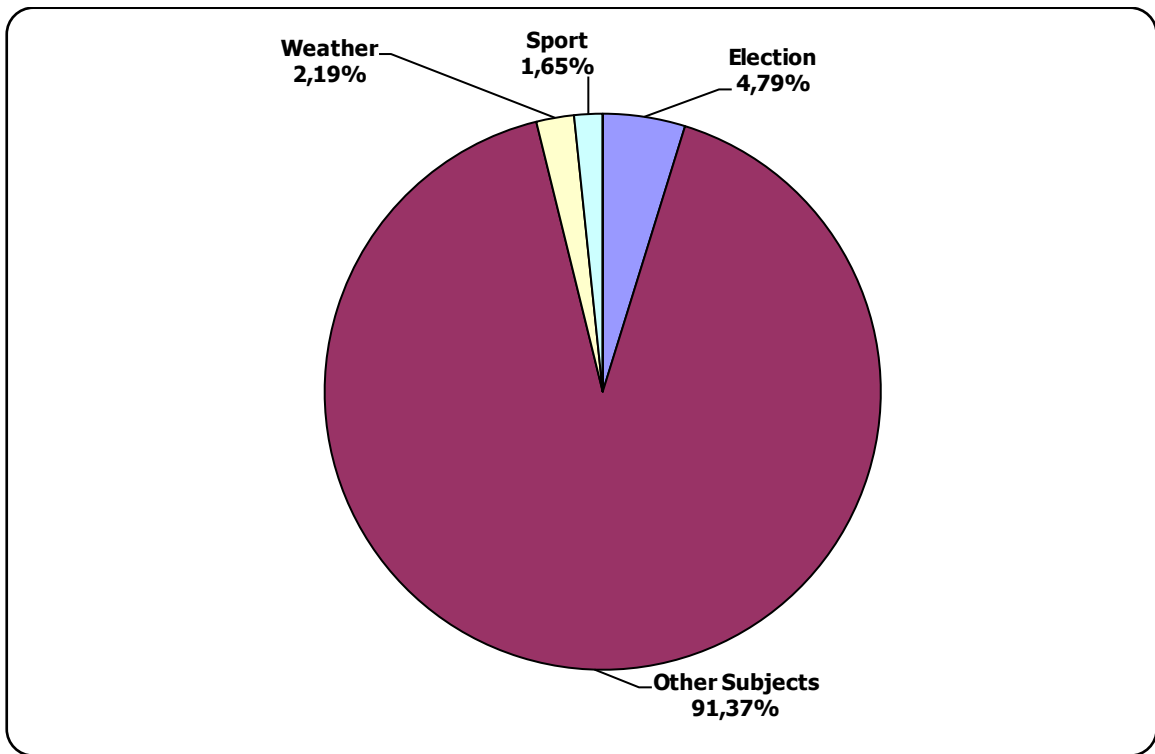

“Kontury” programme on ONT TV station