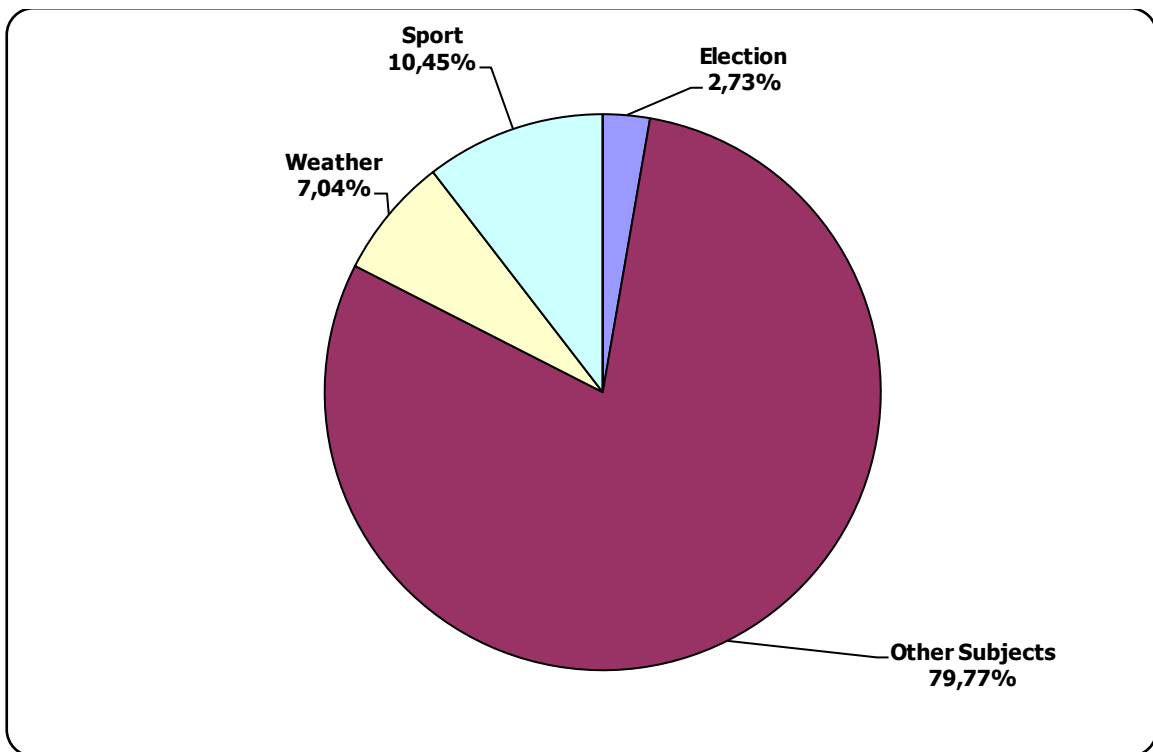

Беларусь 1 / ПАНАРАМА