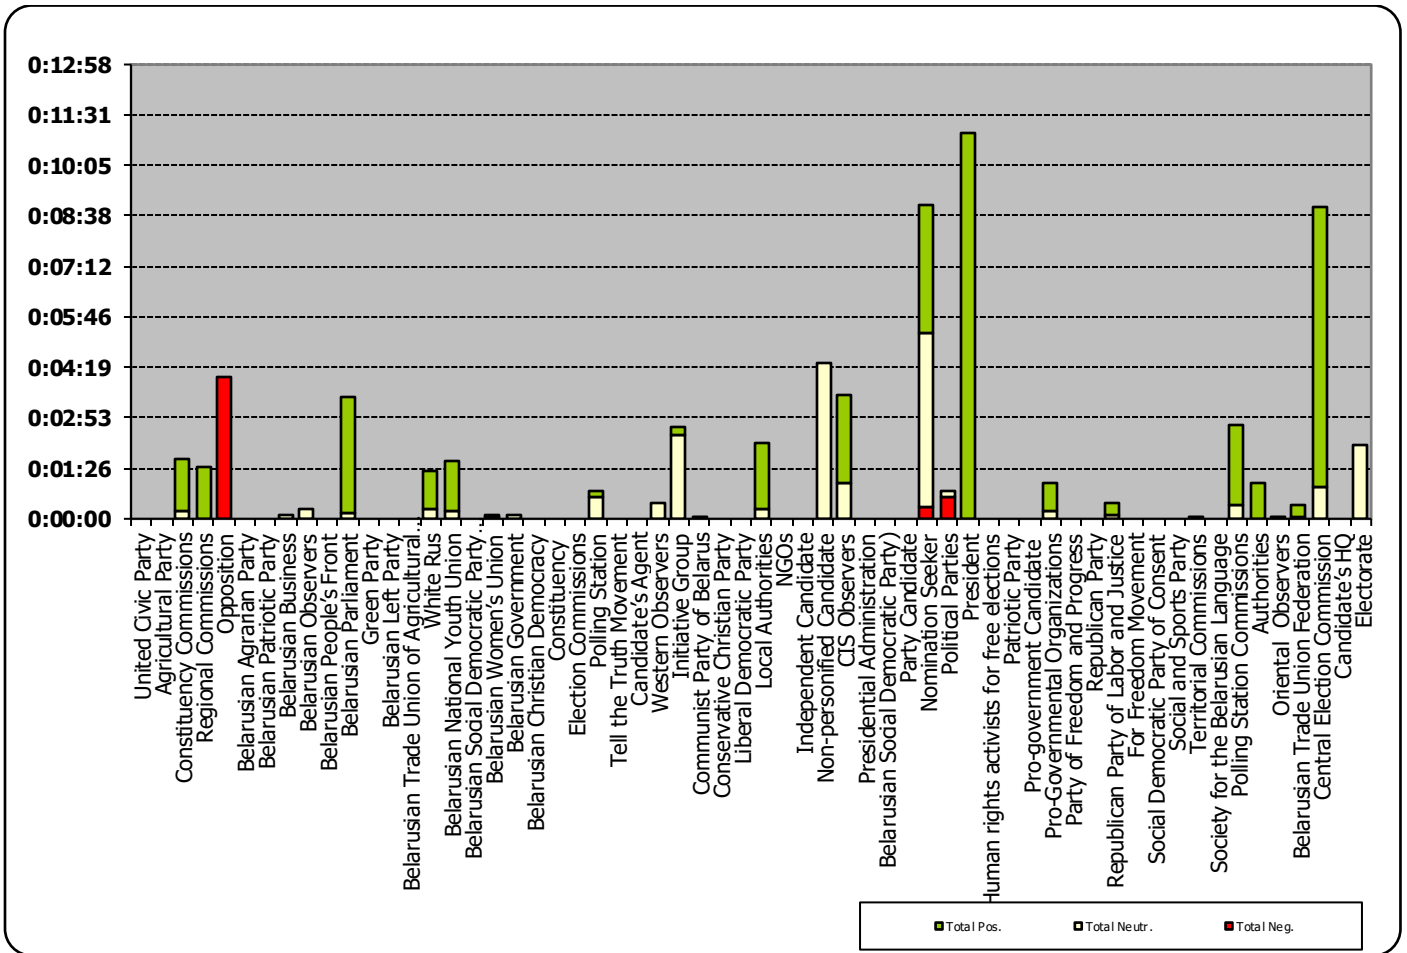

Беларусь 1 / ПАНАРАМА