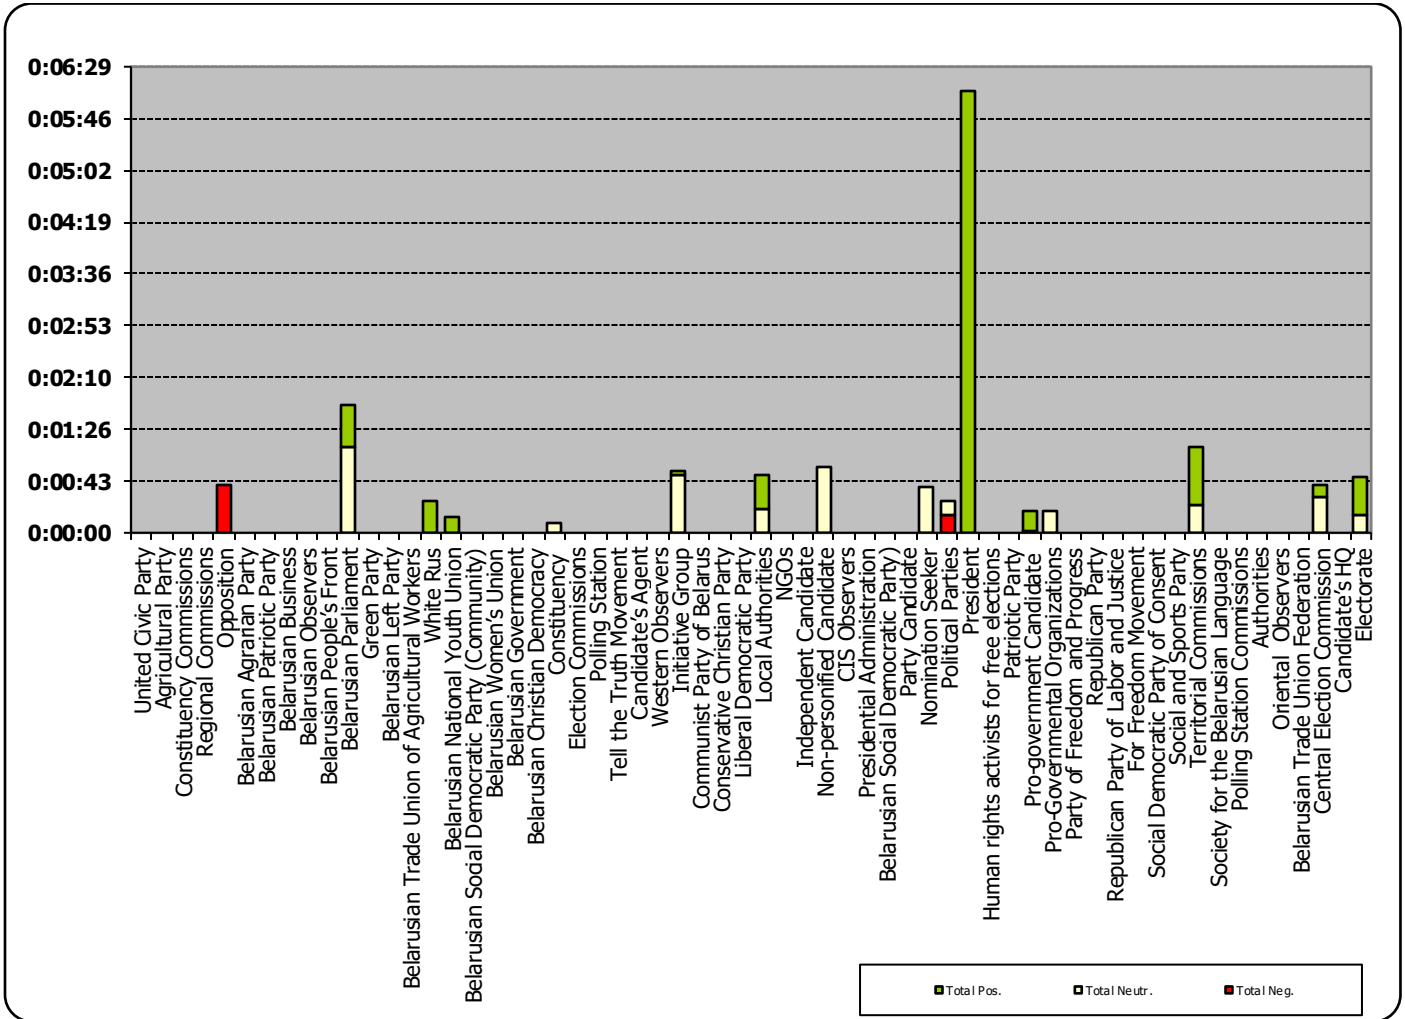

Беларусь 1 / ПАНАРАМА

“Kontury” programme on ONT TV station

Measured in hours, minutes, seconds (0:02:45)

“Kontury” programme on ONT TV station

Nashi Novosti (Our News) news programme on ONT TV station

Measured in hours, minutes, seconds (0:02:45)

Nashi Novosti (Our News) news programme on ONT TV station

Naviny-rehijon (Regional News) of the Mahiloŭ Regional TV

Measured in hours, minutes, seconds (0:02:45)

Naviny-rehijon (Regional News) of the Mahiloŭ Regional TV

Radyjofakt (Radiofact) on the 1st Channel of the National Radio

Measured in hours, minutes, seconds (0:02:45)

Radyjofakt (Radiofact) on the 1st Channel of the National Radio

Belarus Segodnya (Belarus Today)