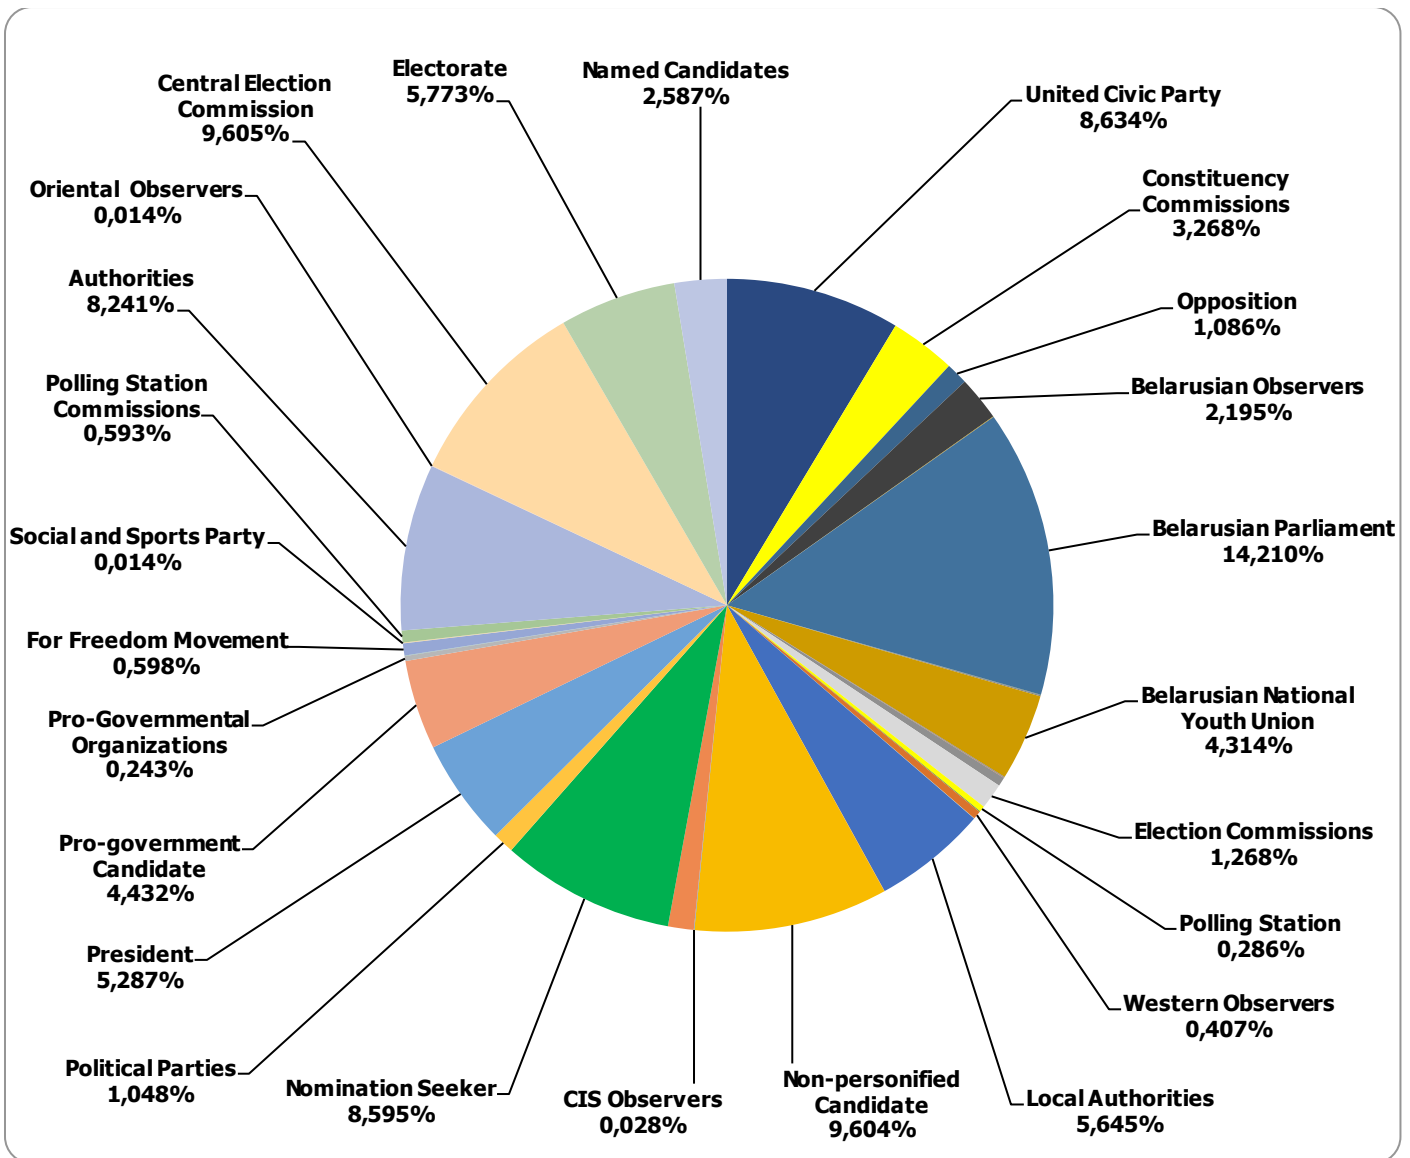

BELARUSIAN PARLAMENT ELECTIONS 2019

16.09 - 18.10.2019

BELTA.BY

Measured in number of characters

BELTA.BY

TUT.BY

Measured in number of characters

Glavny Efir (Most Important Air) weekly programme on Belarus 1 TV station

Measured in hours, minutes, seconds (0:02:45)

Glavny Efir (Most Important Air) weekly programme on Belarus 1 TV station

Panorama (Panorama) news programme on Belarus 1 TV station

Measured in hours, minutes, seconds (0:02:45)