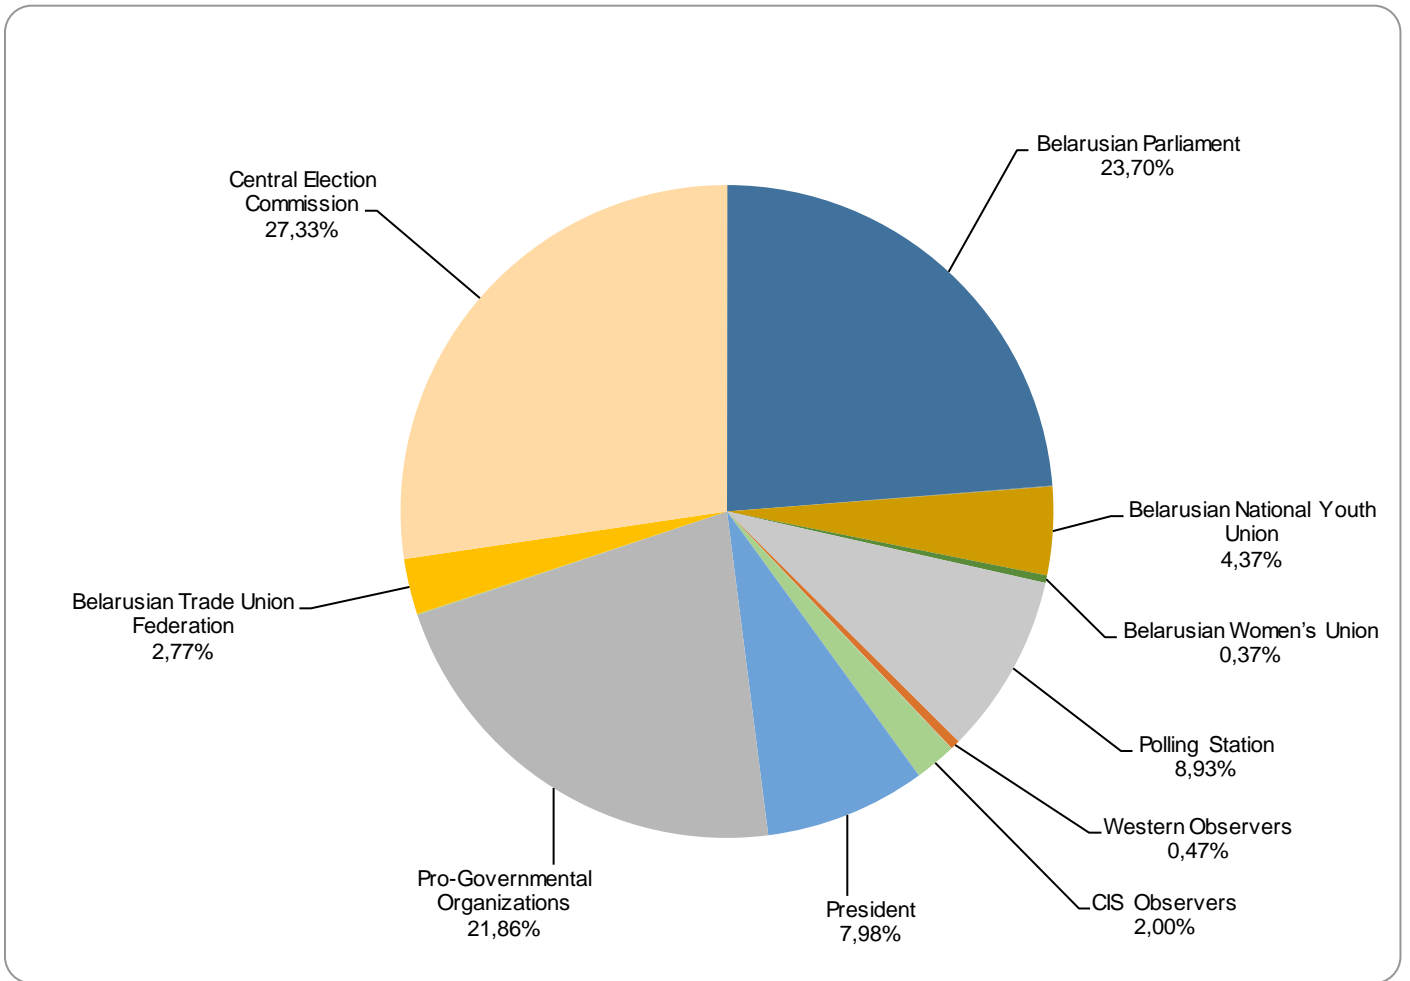

Radyjofakt (Radiofact) on the 1st Channel of the National Radio

Measured in hours, minutes, seconds (0:02:45)

Radyjofakt (Radiofact) on the 1st Channel of the National Radio

Belarus Segodnya (Belarus Today)

Measured in cm2

Belarus Segodnya (Belarus Today)

ZVIAZDA

Measured in cm2

ZVIAZDA

The Komsomolskaya Pravda v Belorussii (YCL Truth in Belarus)

Measured in cm2

The Komsomolskaya Pravda v Belorussii (YCL Truth in Belarus)