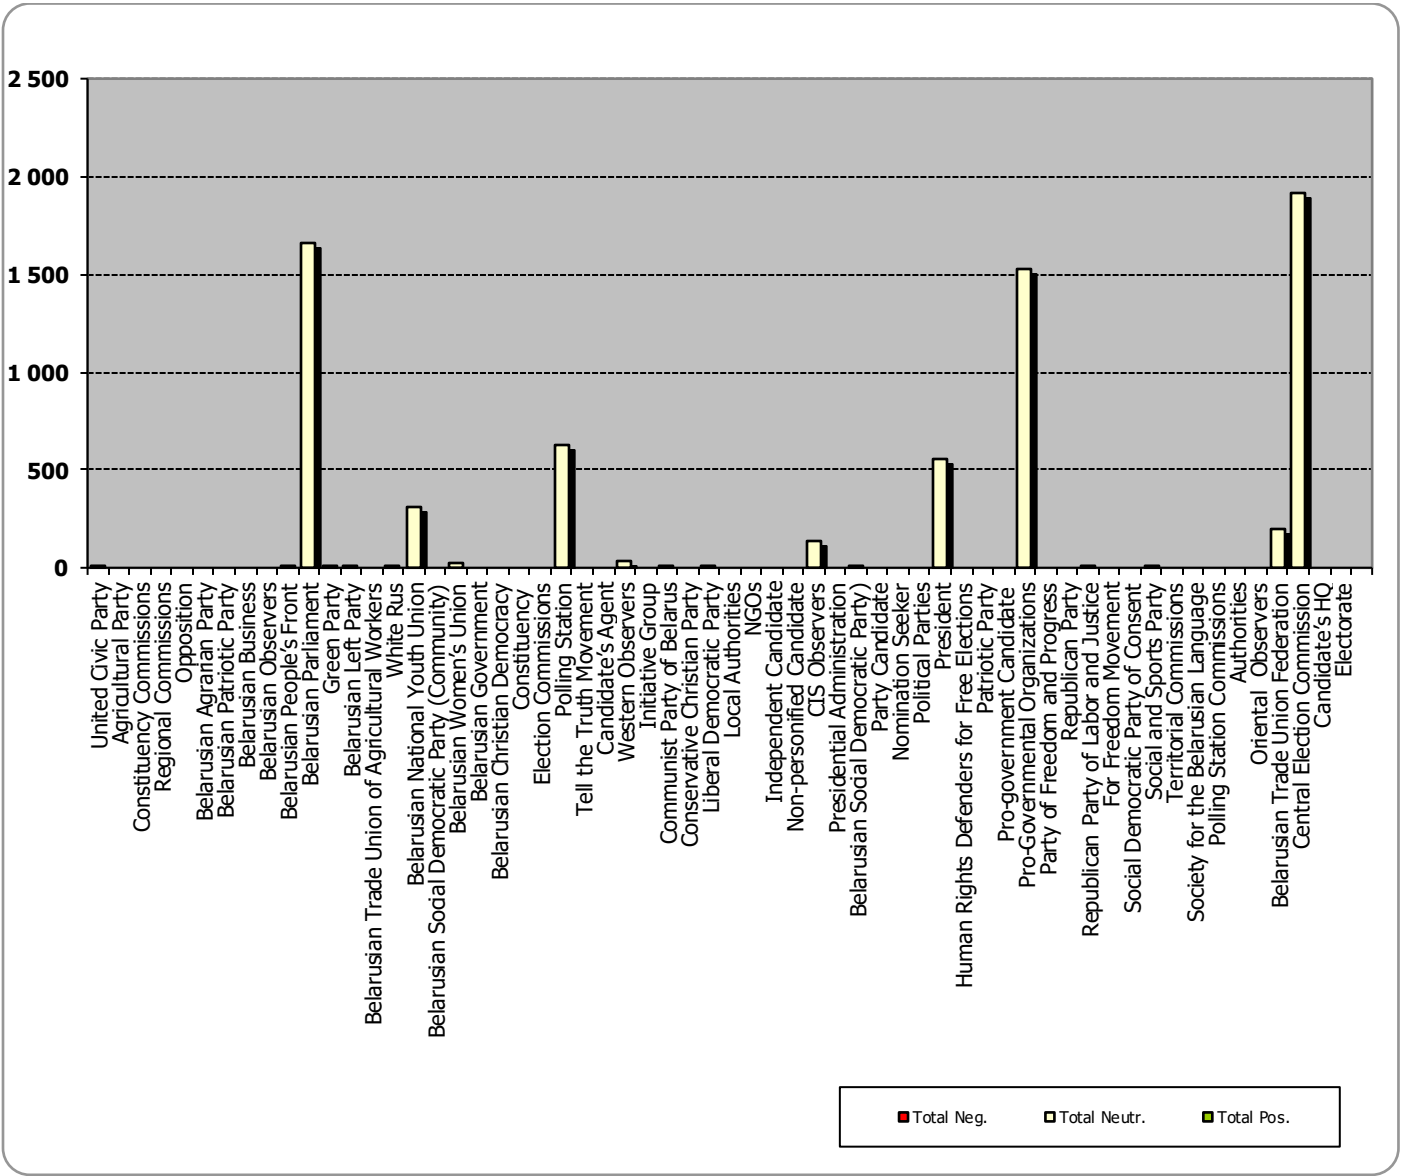

Radyjofakt (Radiofact) on the 1st Channel of the National Radio

Measured in hours, minutes, seconds (0:02:45)

Radyjofakt (Radiofact) on the 1st Channel of the National Radio

Belarus Segodnya (Belarus Today)

Measured in cm2

Belarus Segodnya (Belarus Today)

ZVIAZDA

Measured in cm2

ZVIAZDA

The Komsomolskaya Pravda v Belorussii (YCL Truth in Belarus)

Measured in cm2

The Komsomolskaya Pravda v Belorussii (YCL Truth in Belarus)