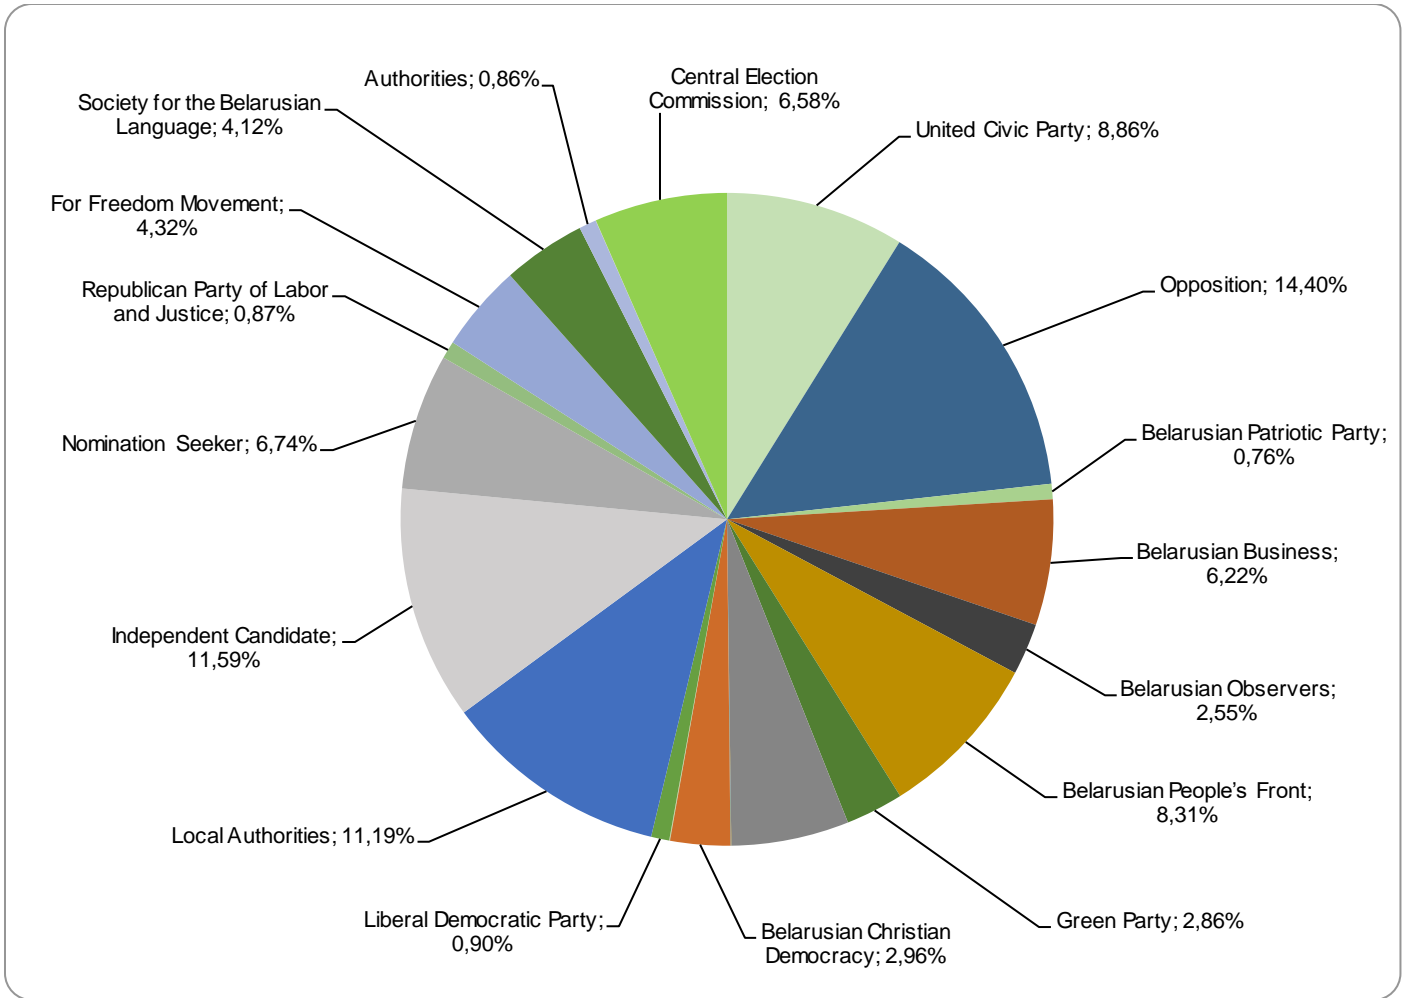

Narodnaja Vola (People's Will)

Measured in cm2