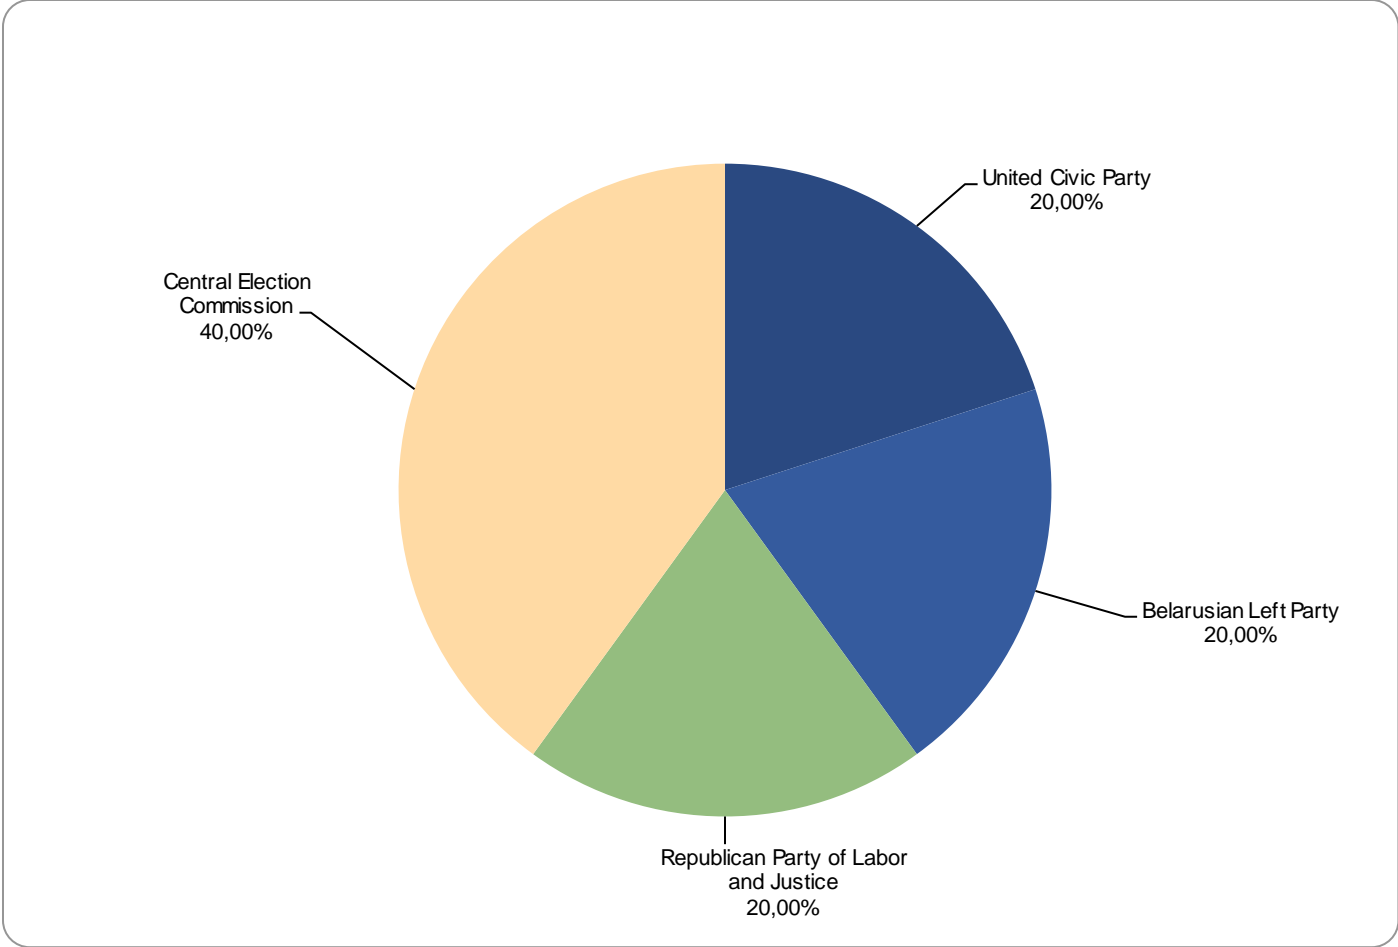

Measured in cm2

Belarus Segodnya (Belarus Today)

ZVIAZDA

Measured in cm2

ZVIAZDA

The Komsomolskaya Pravda v Belorussii (YCL Truth in Belarus)

Measured in cm2

The Komsomolskaya Pravda v Belorussii (YCL Truth in Belarus)