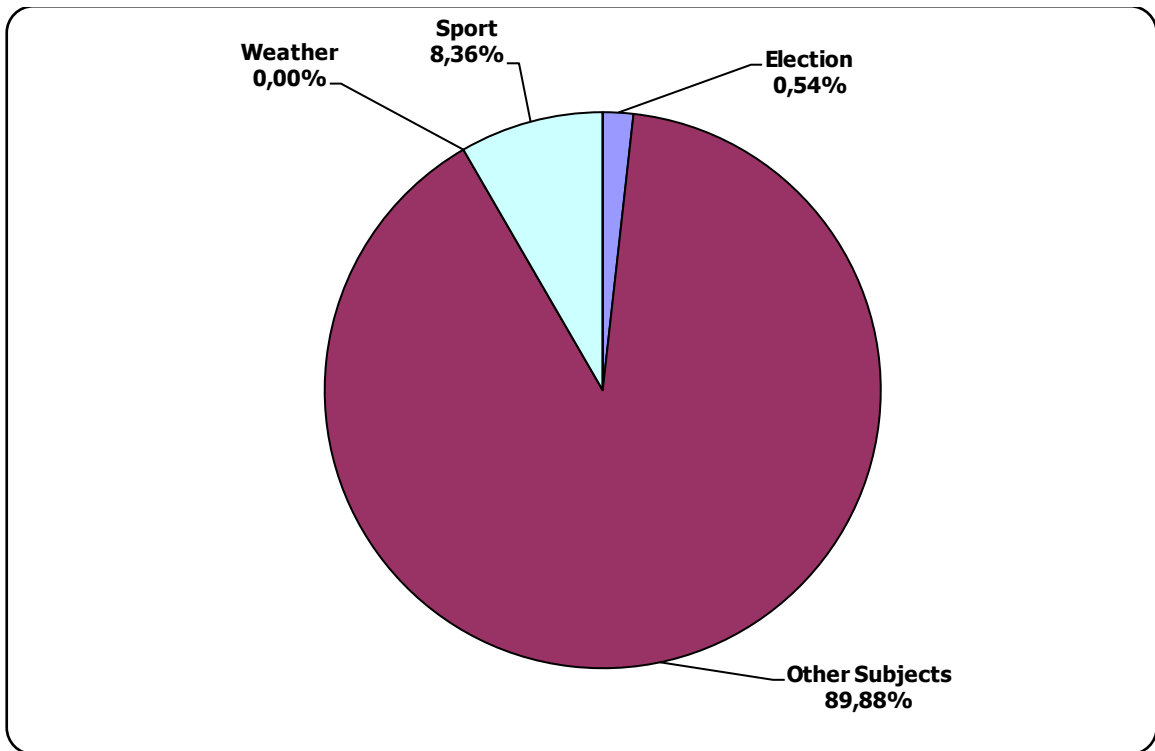

Glavny Efir (Most Important Air) weekly programme on Belarus 1 TV station