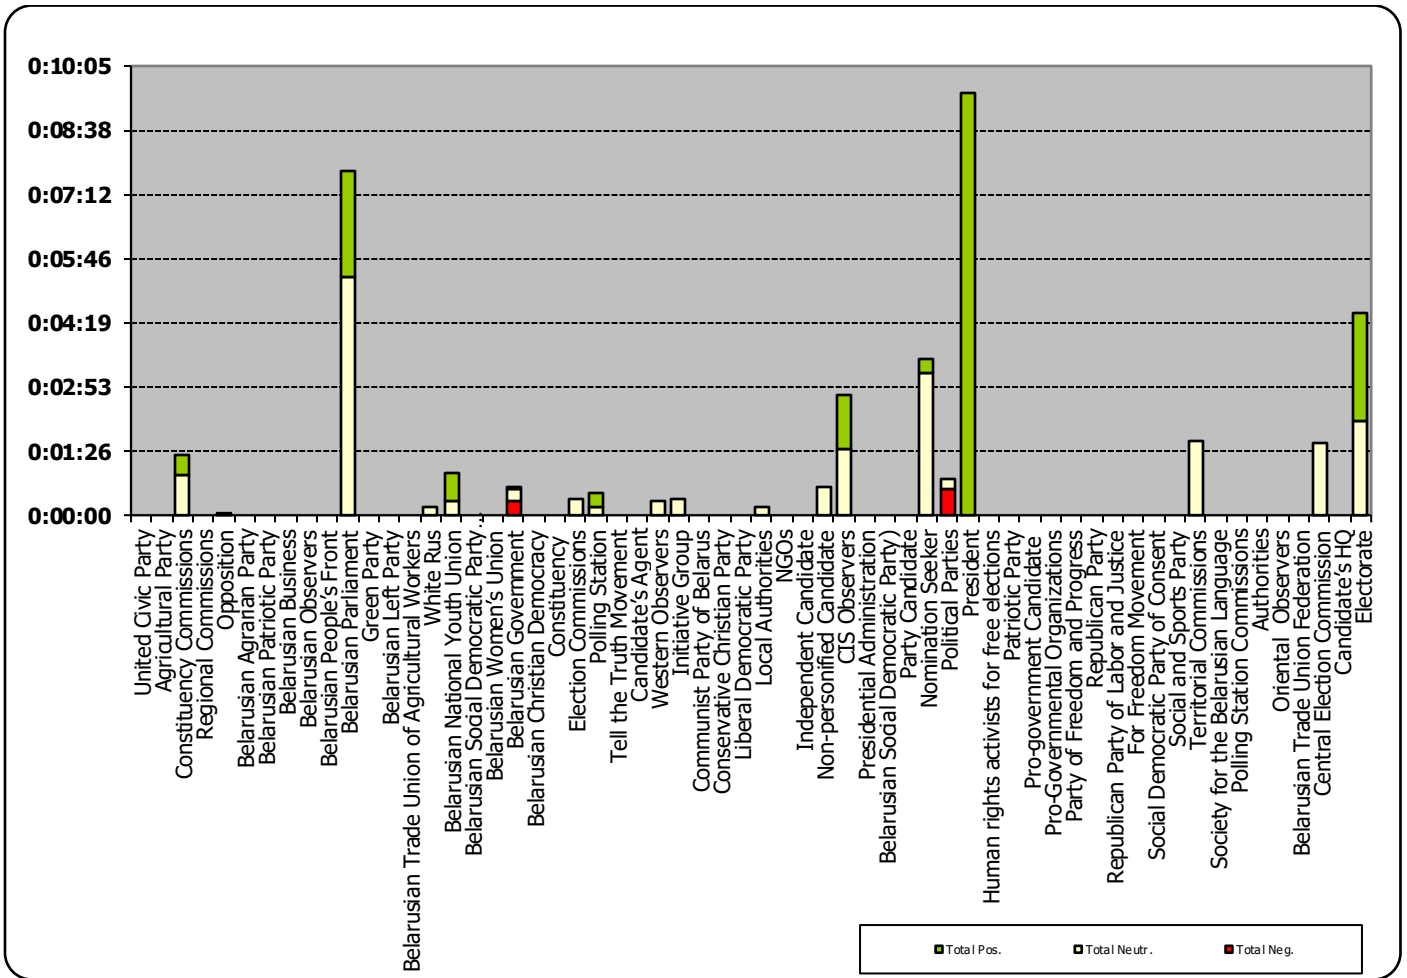

Nashi Novosti (Our News) news programme on ONT TV station