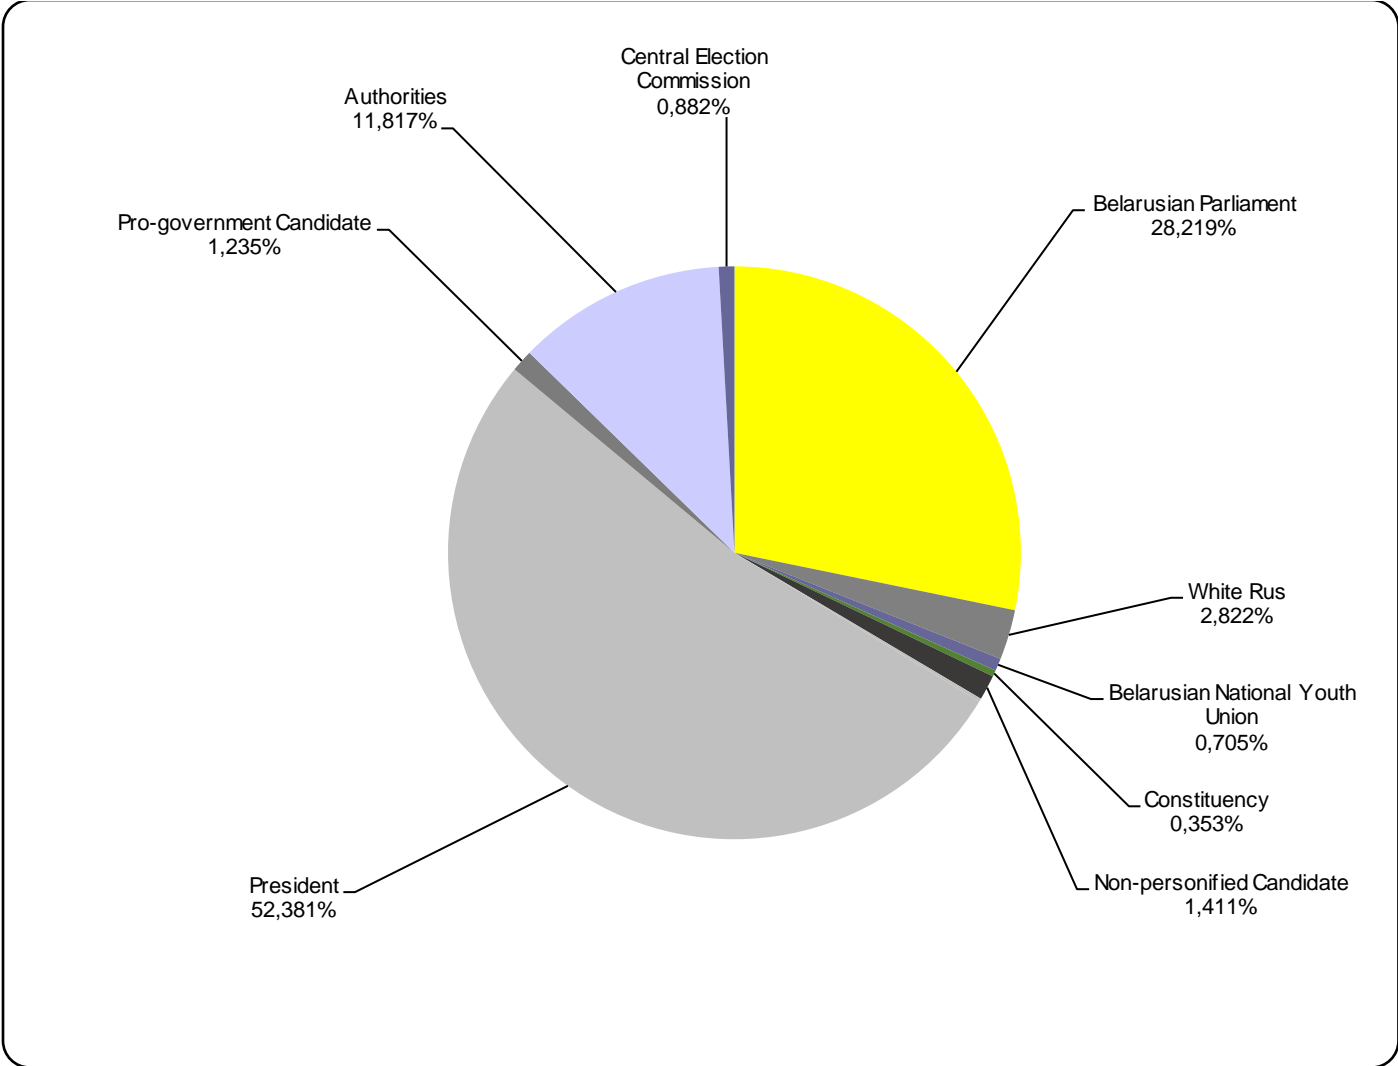

BELARUSIAN PARLAMENT ELECTIONS 2019

16.09 - 18.10.2019

BELTA.BY

Measured in number of characters

BELTA.BY

TUT.BY

Measured in number of characters

Glavny Efir (Most Important Air) weekly programme on Belarus 1 TV station

Measured in hours, minutes, seconds (0:02:45)

Glavny Efir (Most Important Air) weekly programme on Belarus 1 TV station

Panorama (Panorama) news programme on Belarus 1 TV station

Measured in hours, minutes, seconds (0:02:45)