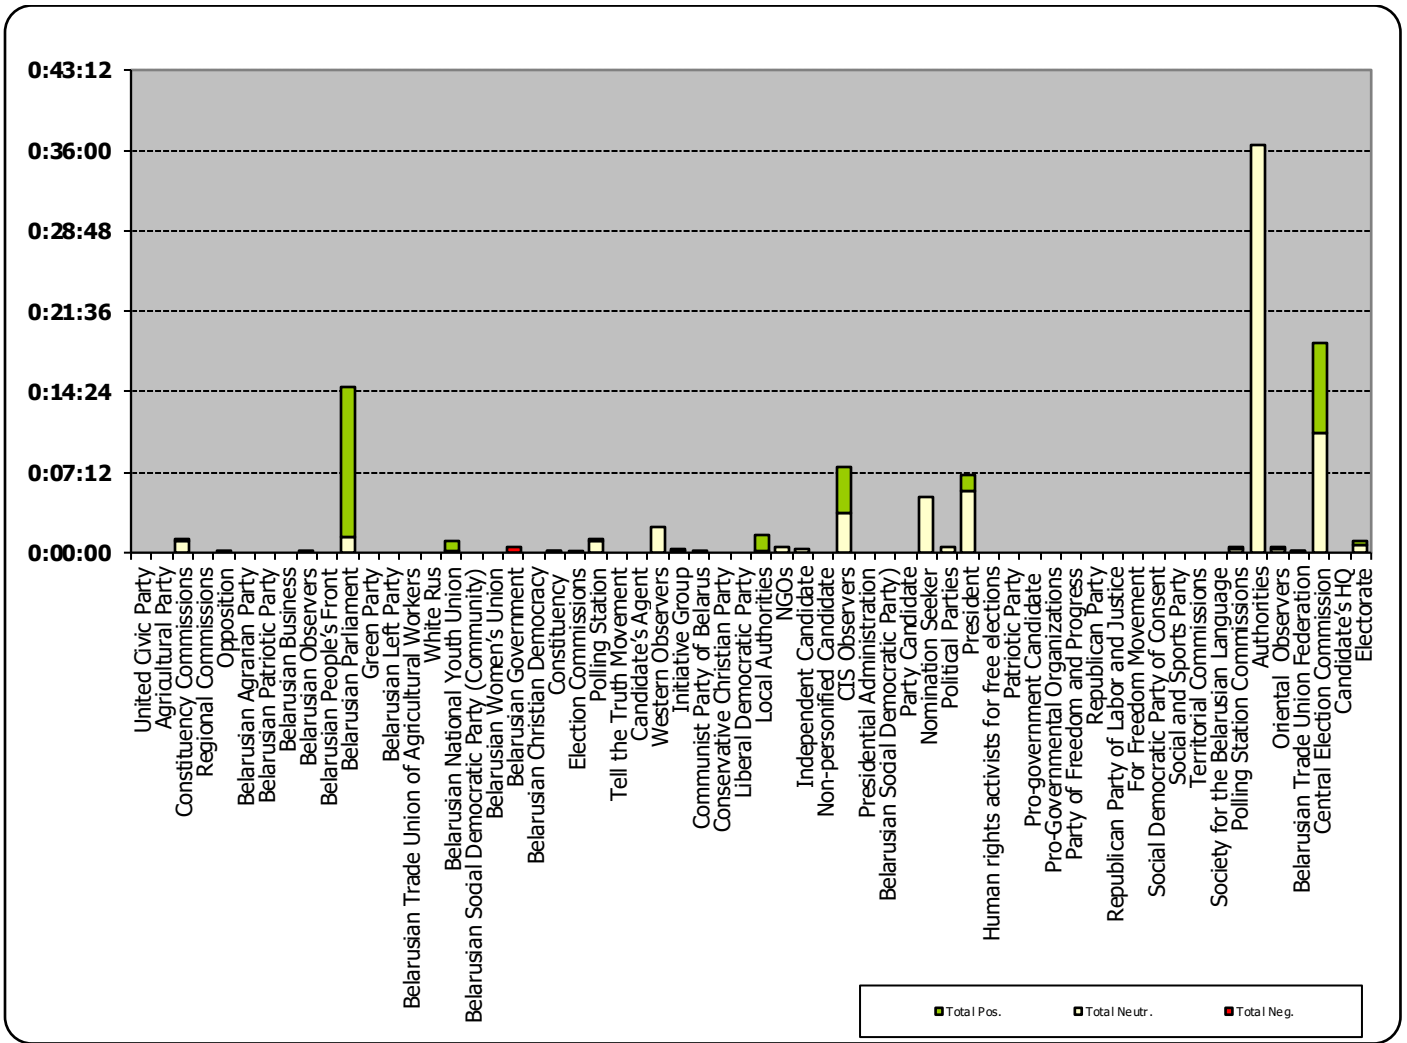

Nashi Novosti (Our News) news programme on ONT TV station

Naviny-rehijon (Regional News) of the Mahiloŭ Regional TV

Measured in hours, minutes, seconds (0:02:45)

Naviny-rehijon (Regional News) of the Mahiloŭ Regional TV

Radyjofakt (Radiofact) on the 1st Channel of the National Radio

Measured in hours, minutes, seconds (0:02:45)

Radyjofakt (Radiofact) on the 1st Channel of the National Radio

Belarus Segodnya (Belarus Today)