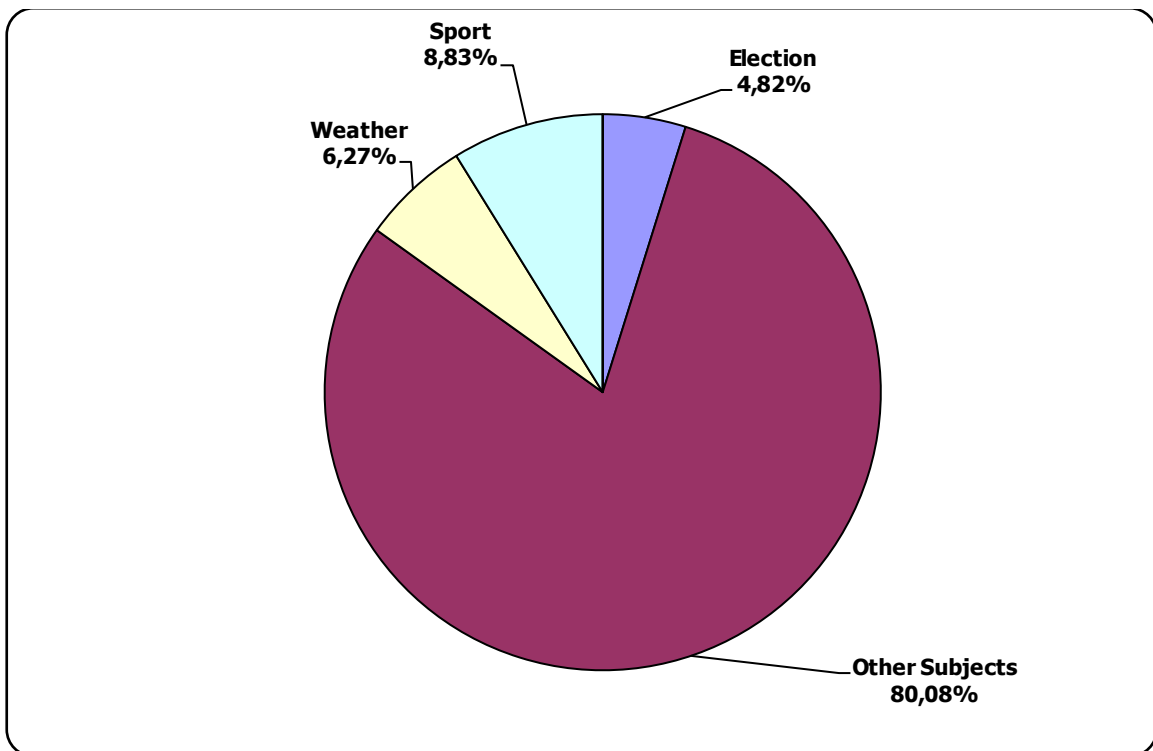

Nashi Novosti (Our News) news programme on ONT TV station

Naviny-rehijon (Regional News) of the Mahiloŭ Regional TV

Measured in hours, minutes, seconds (0:02:45)

Naviny-rehijon (Regional News) of the Mahiloŭ Regional TV

Radyjofakt (Radiofact) on the 1st Channel of the National Radio

Measured in hours, minutes, seconds (0:02:45)

Radyjofakt (Radiofact) on the 1st Channel of the National Radio

Belarus Segodnya (Belarus Today)