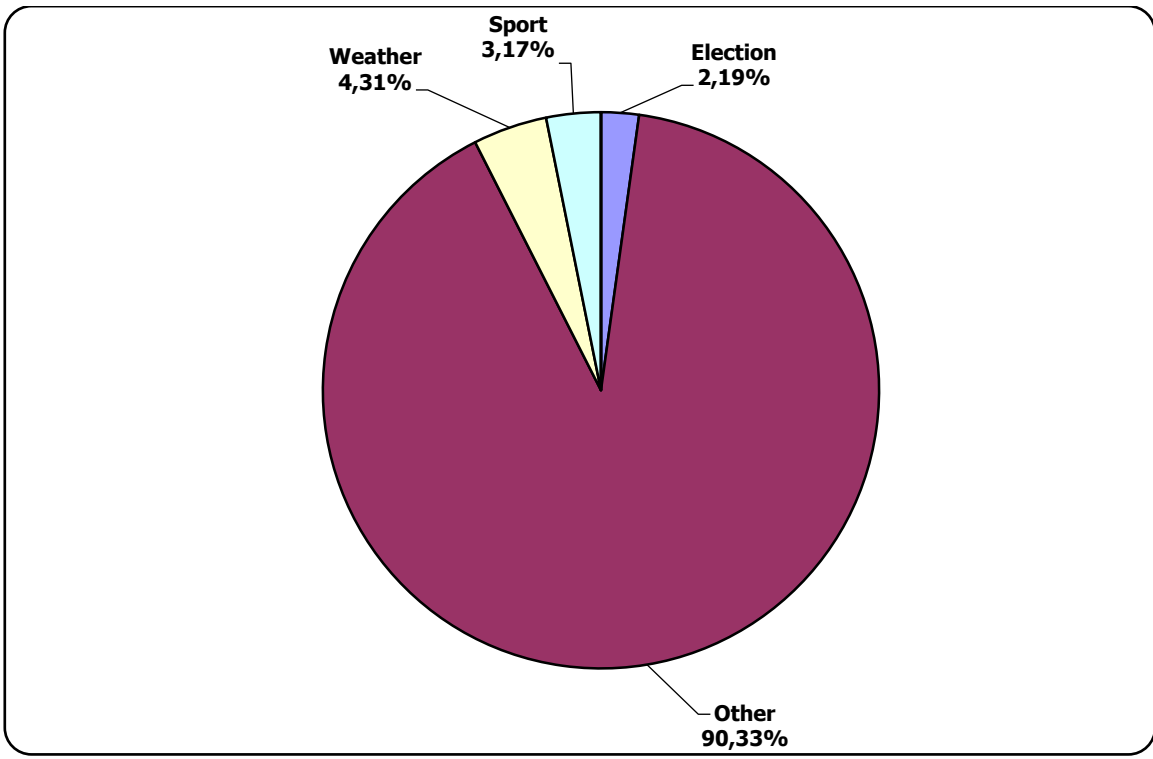

Naviny-rehijon (Regional News) of the Mahiloŭ Regional TV