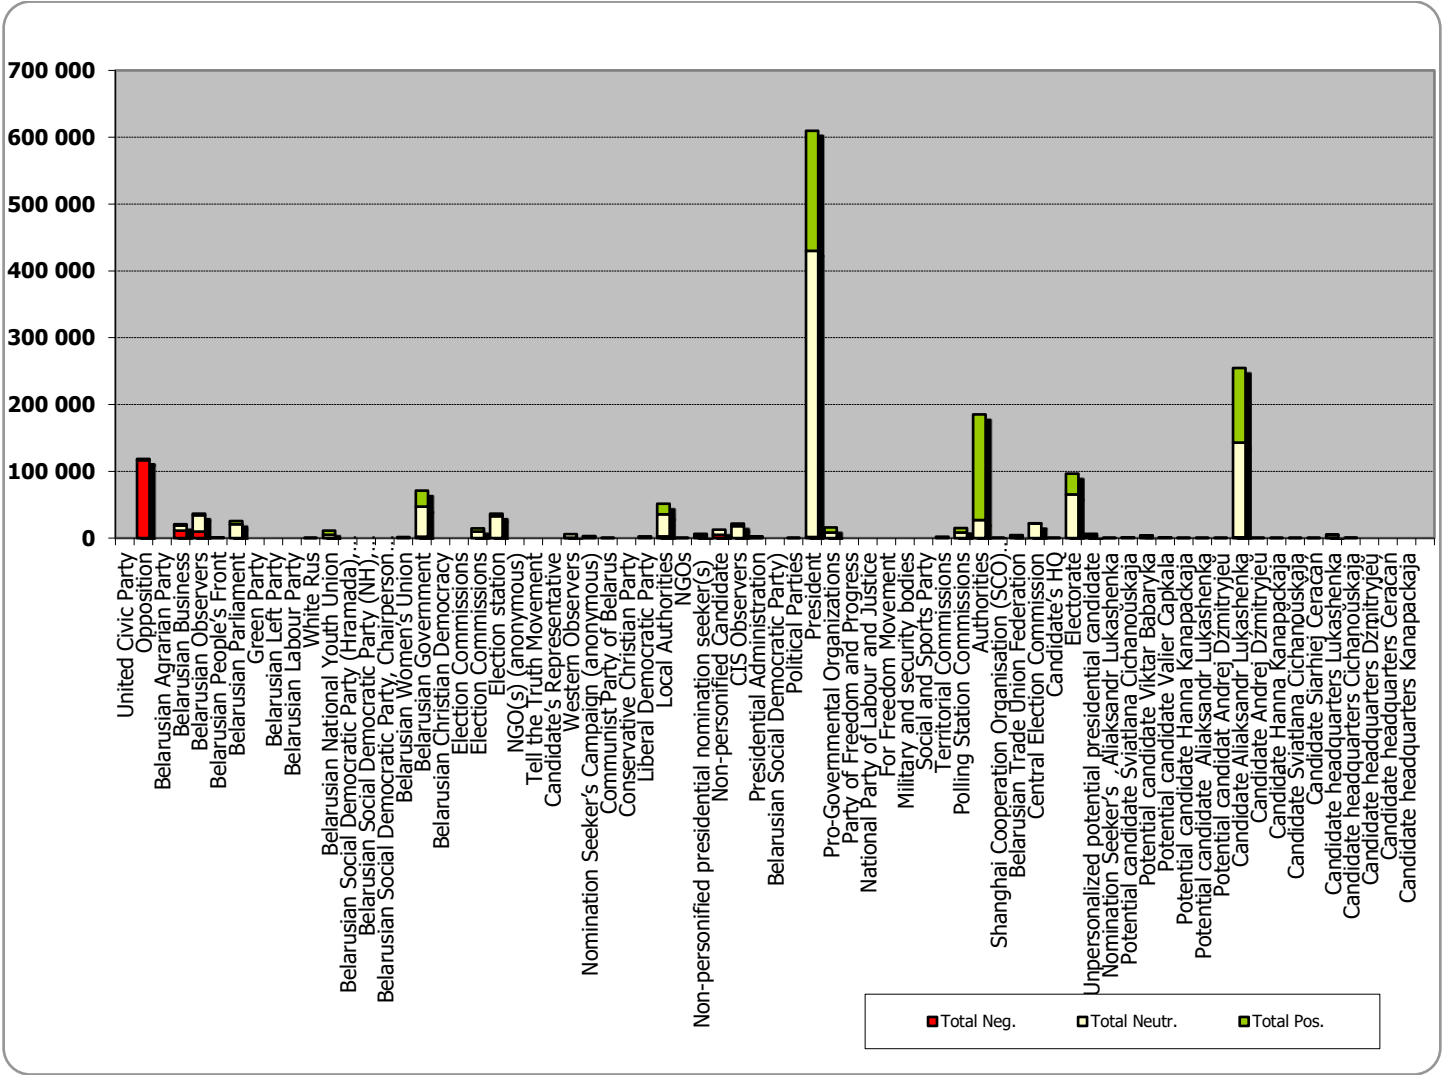

# BELARUSIAN PRESIDENT ELECTIONS 2020

25.05 - 08.08.2020

BELTA.BY

Measured in number of characters

# NAVINY.BY

Measured in number of characters

# Glavny Efir (Most Important Air) weekly programme on Belarus 1 TV station

Measured in hours, minutes, seconds (0:02:45)