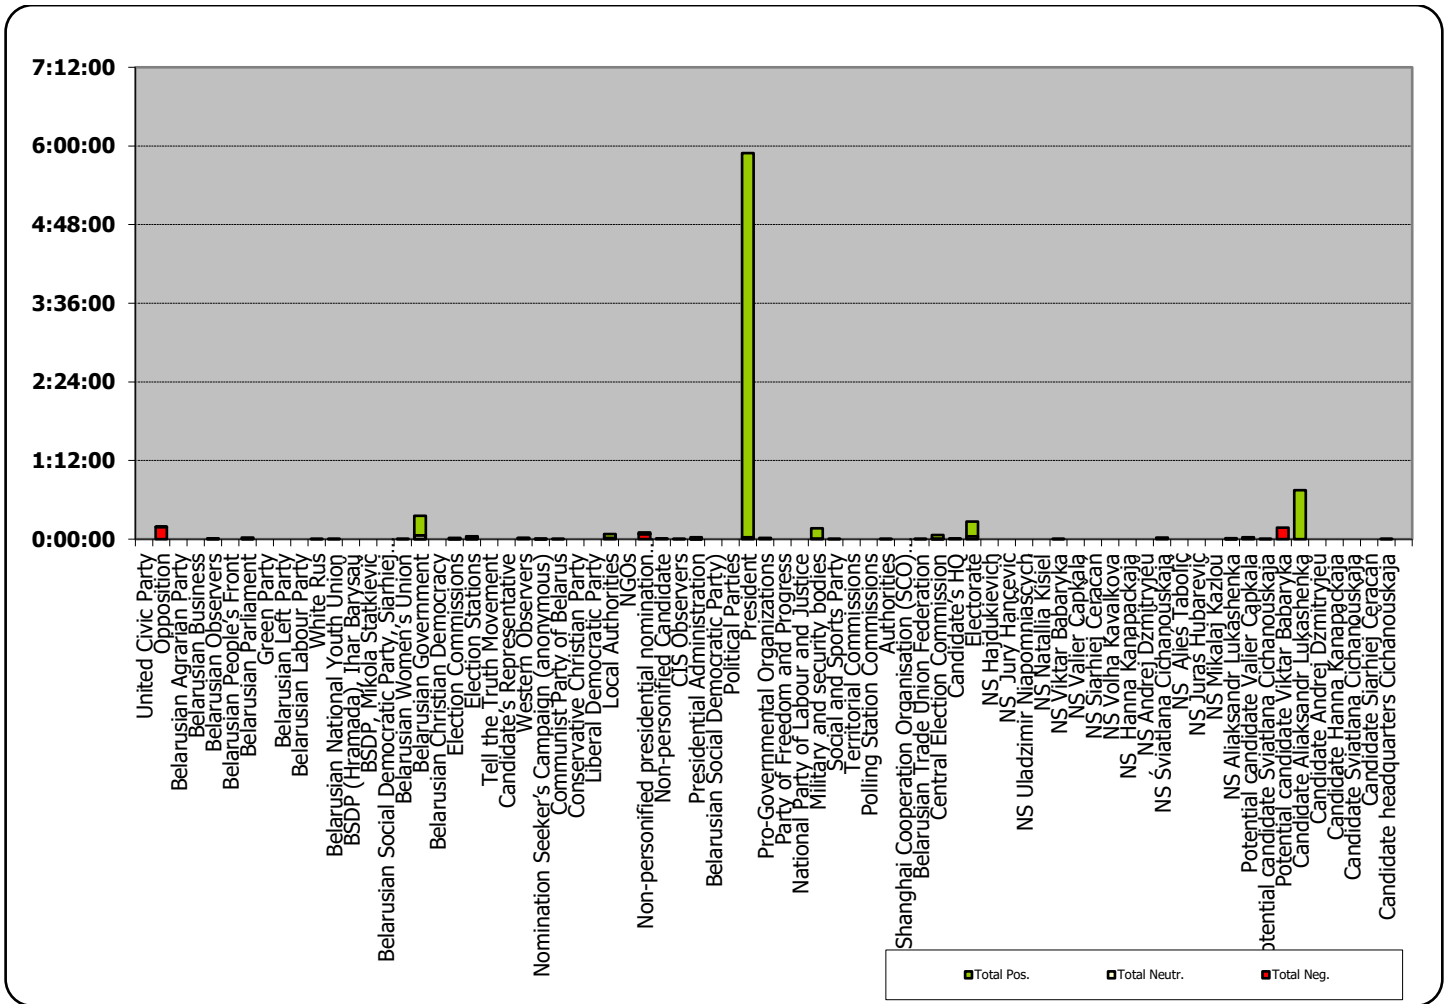

Nashi Novosti (Our News) news programme on ONT TV station