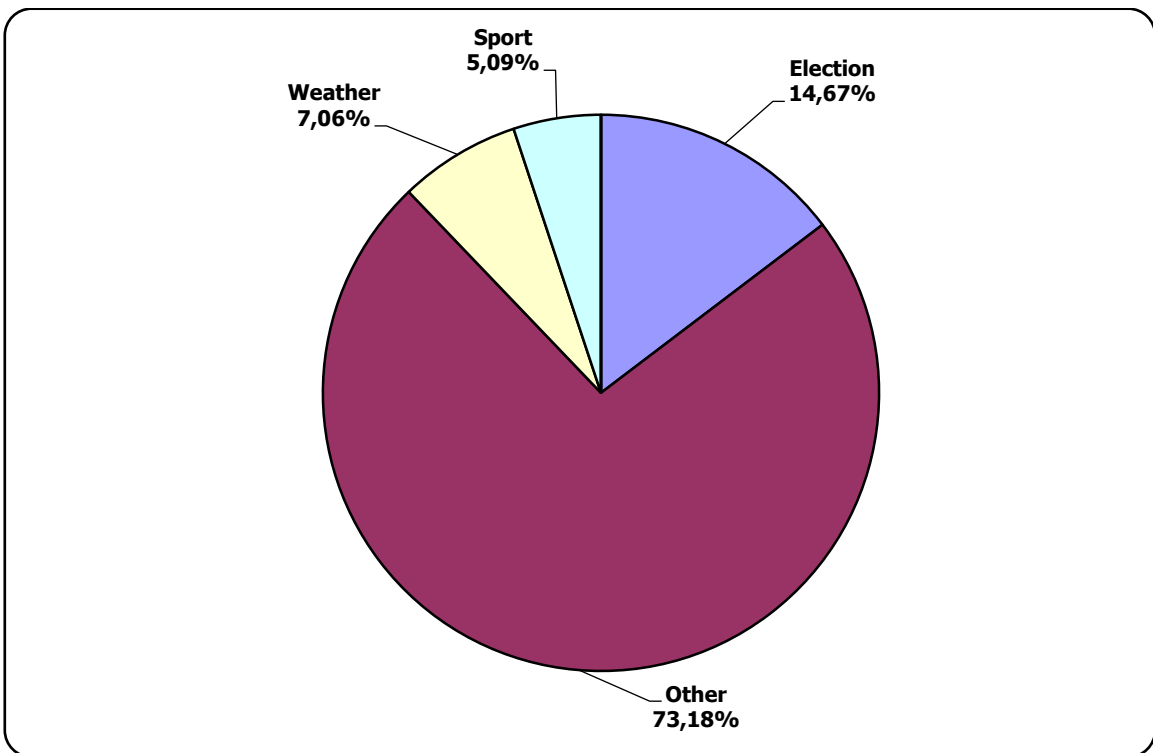

Nashi Novosti (Our News) news programme on ONT TV station