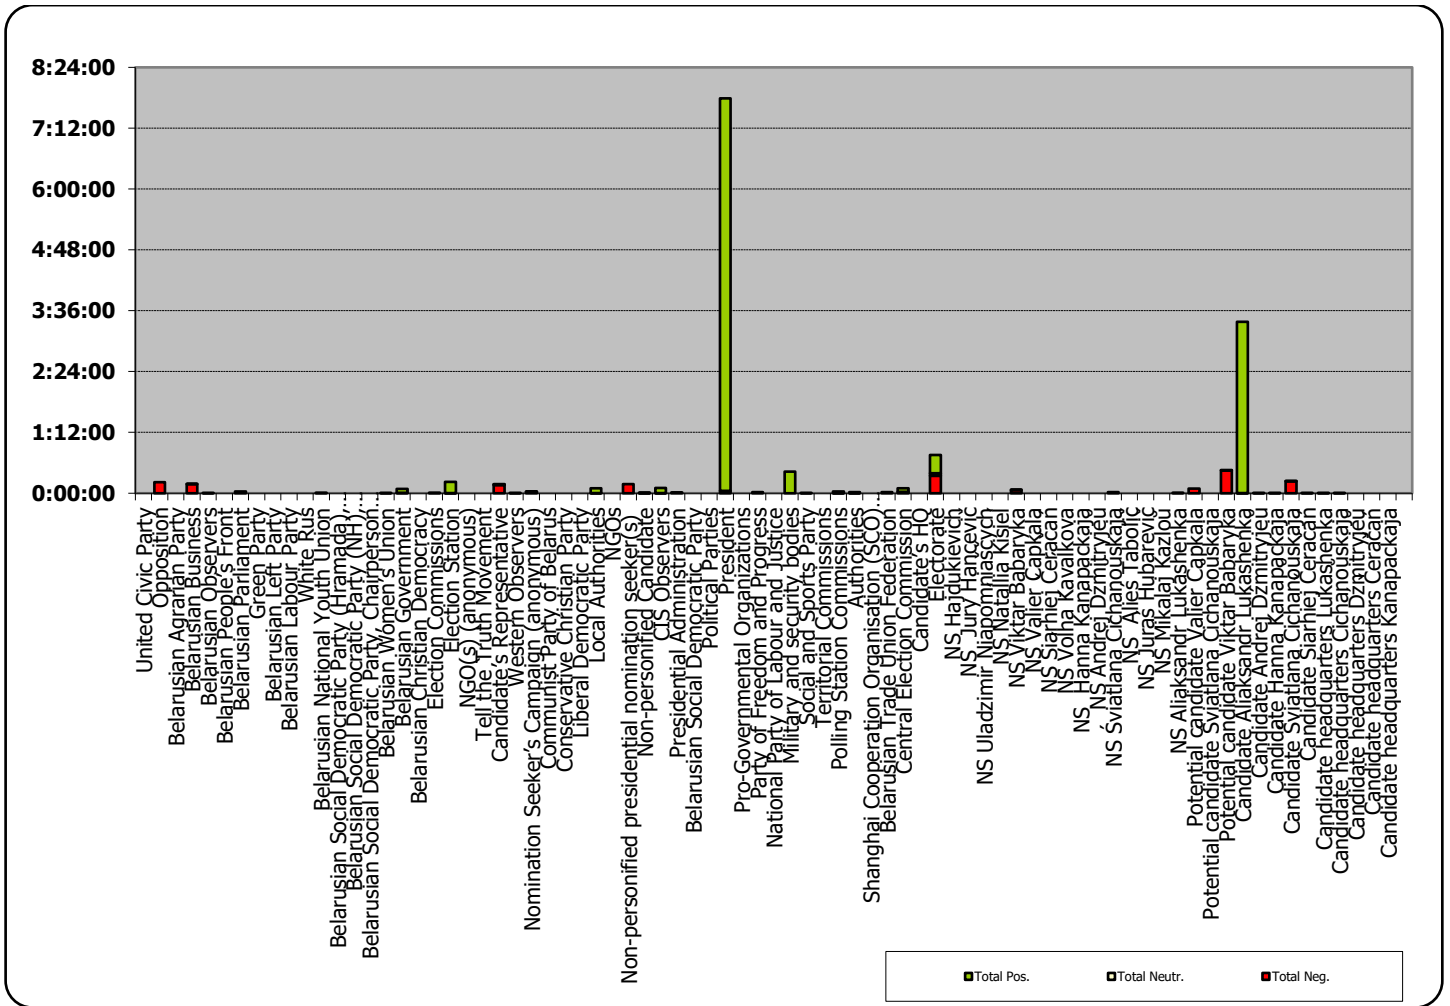

Беларусь 1 / ПАНАРАМА