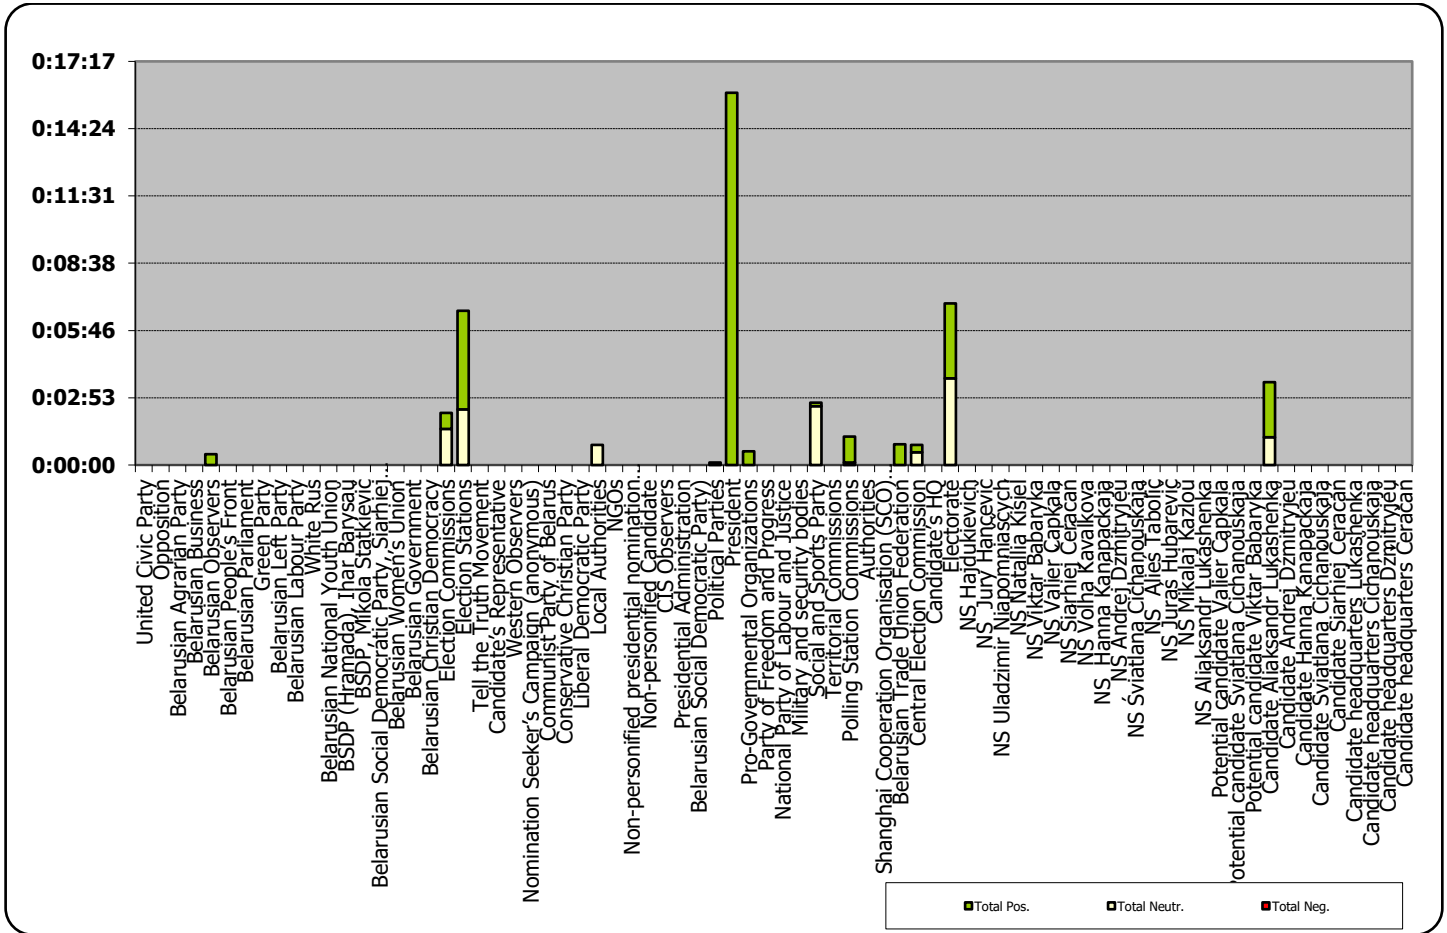

Naviny-rehijon (Regional News) of the Mahiloŭ Regional TV