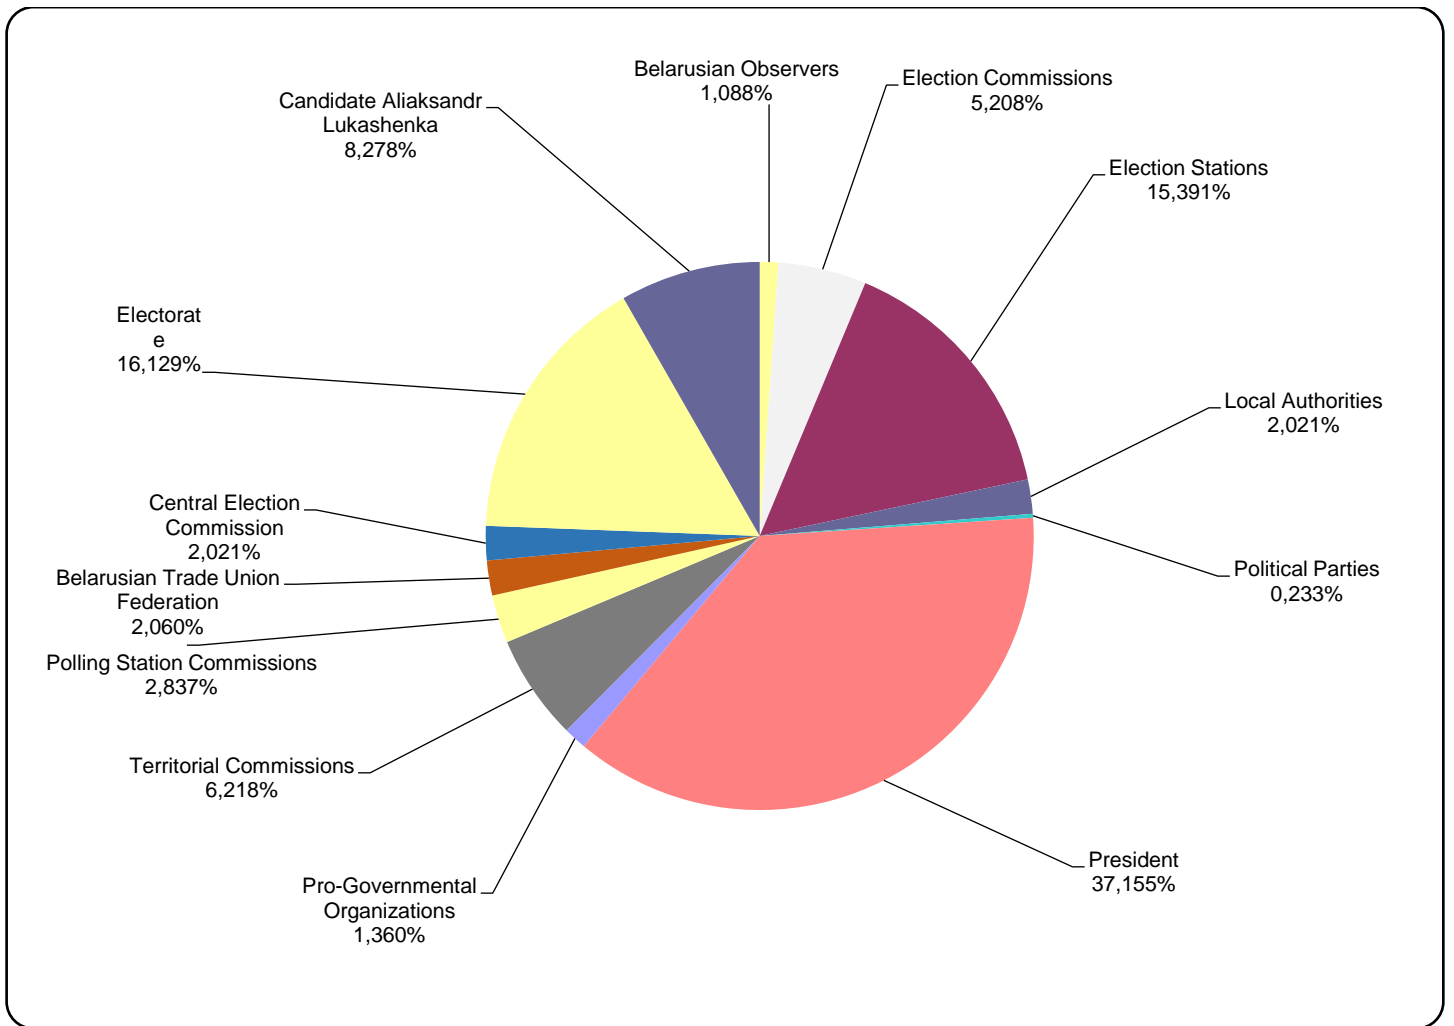

# Naviny-rehijon (Regional News) of the Mahiloŭ Regional TV

Measured in hours, minutes, seconds (0:02:45)