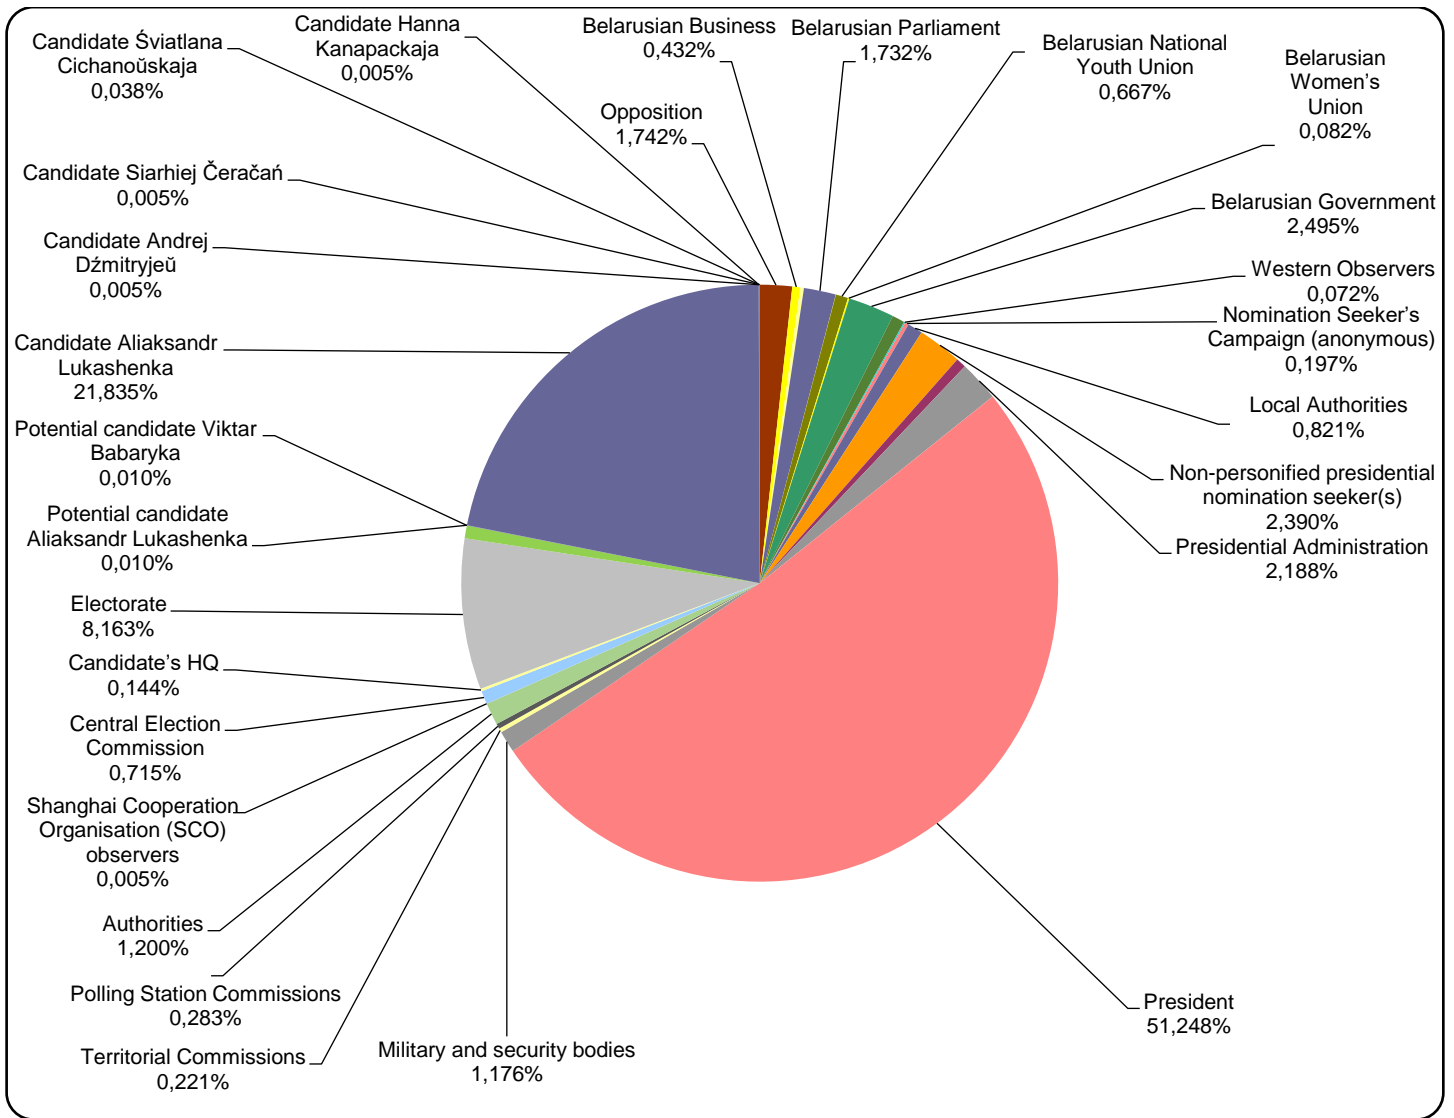

Radyjofakt (Radiofact) on the 1st Channel of the National Radio

Measured in hours, minutes, seconds (0:02:45)