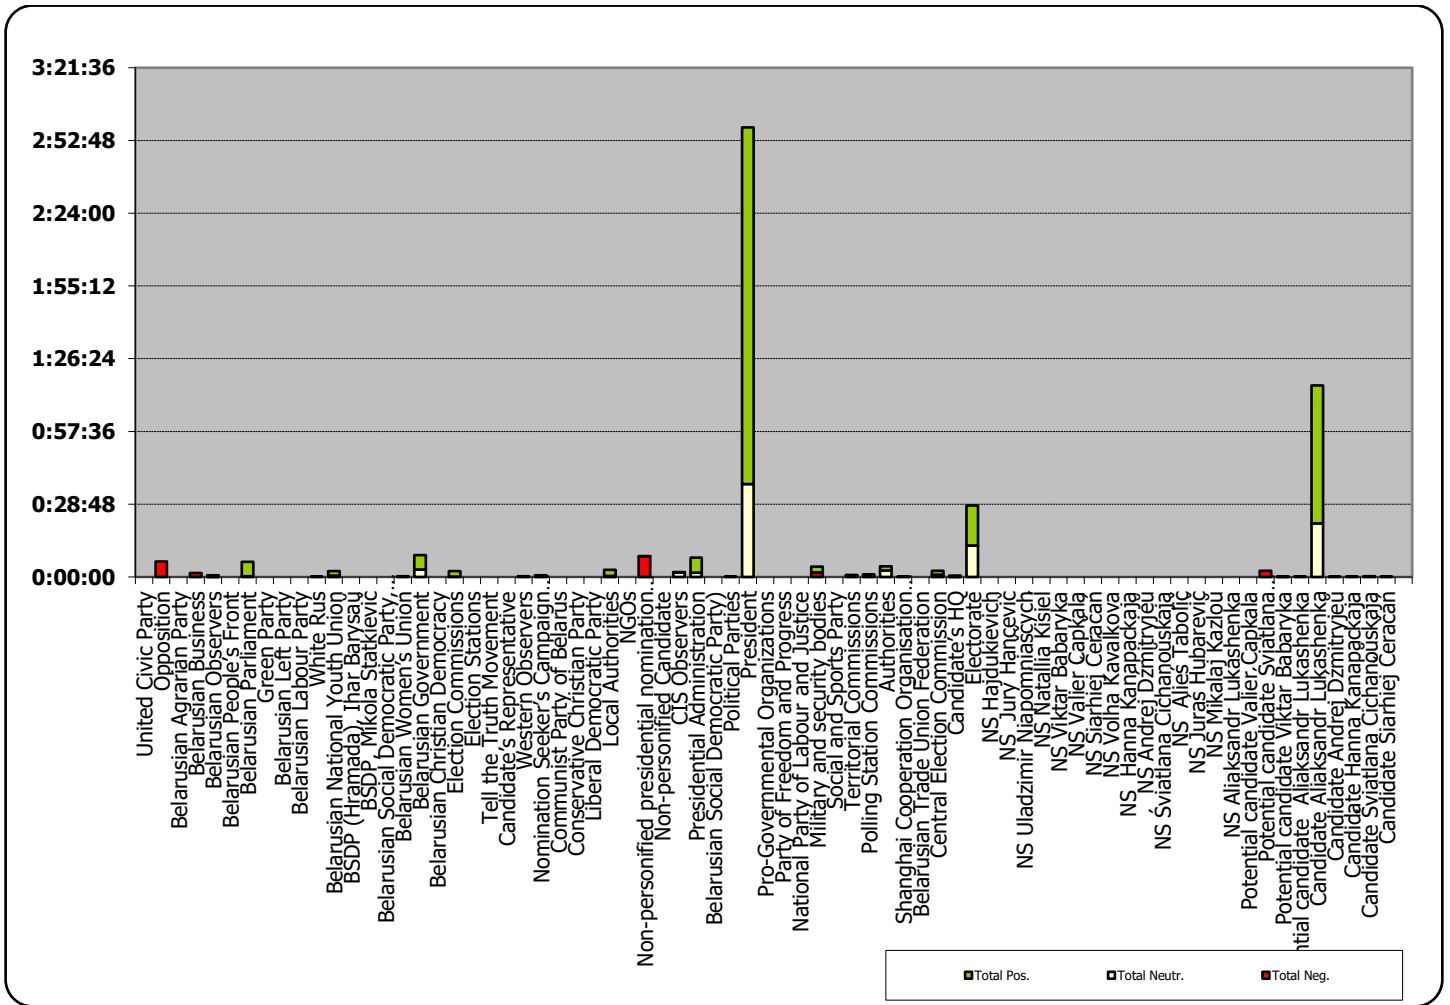

Radyjofakt (Radiofact) on the 1st Channel of the National Radio