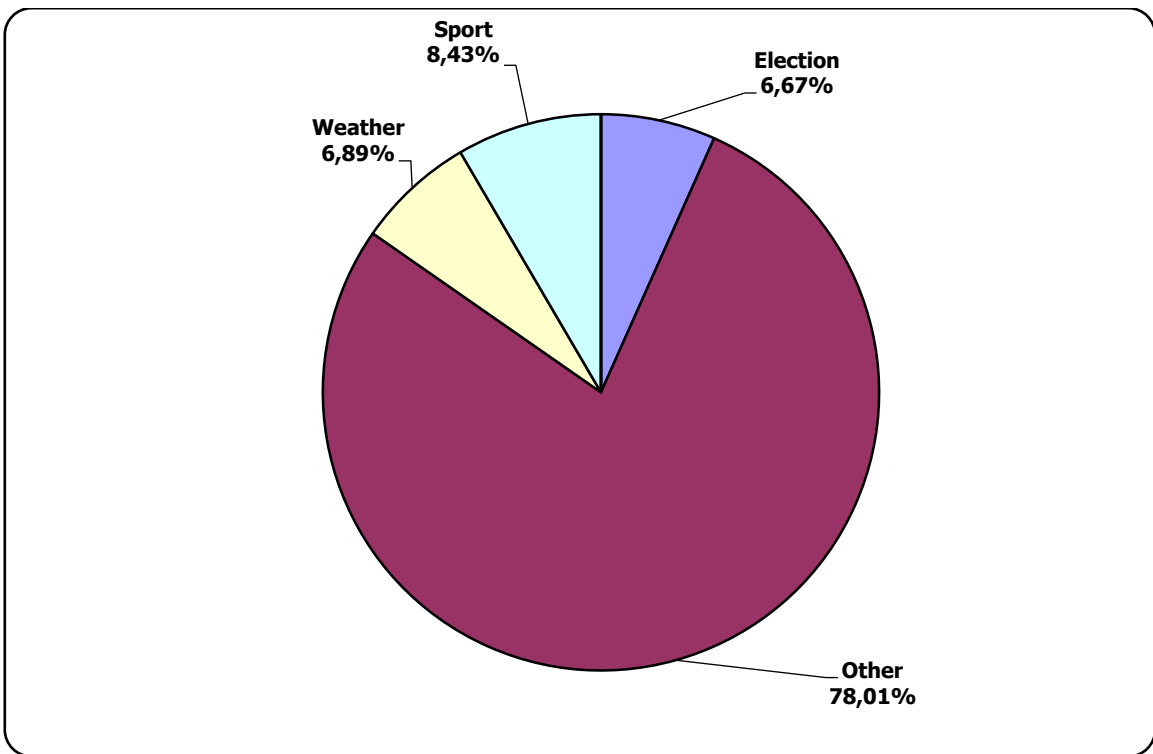

Radyjofakt (Radiofact) on the 1st Channel of the National Radio