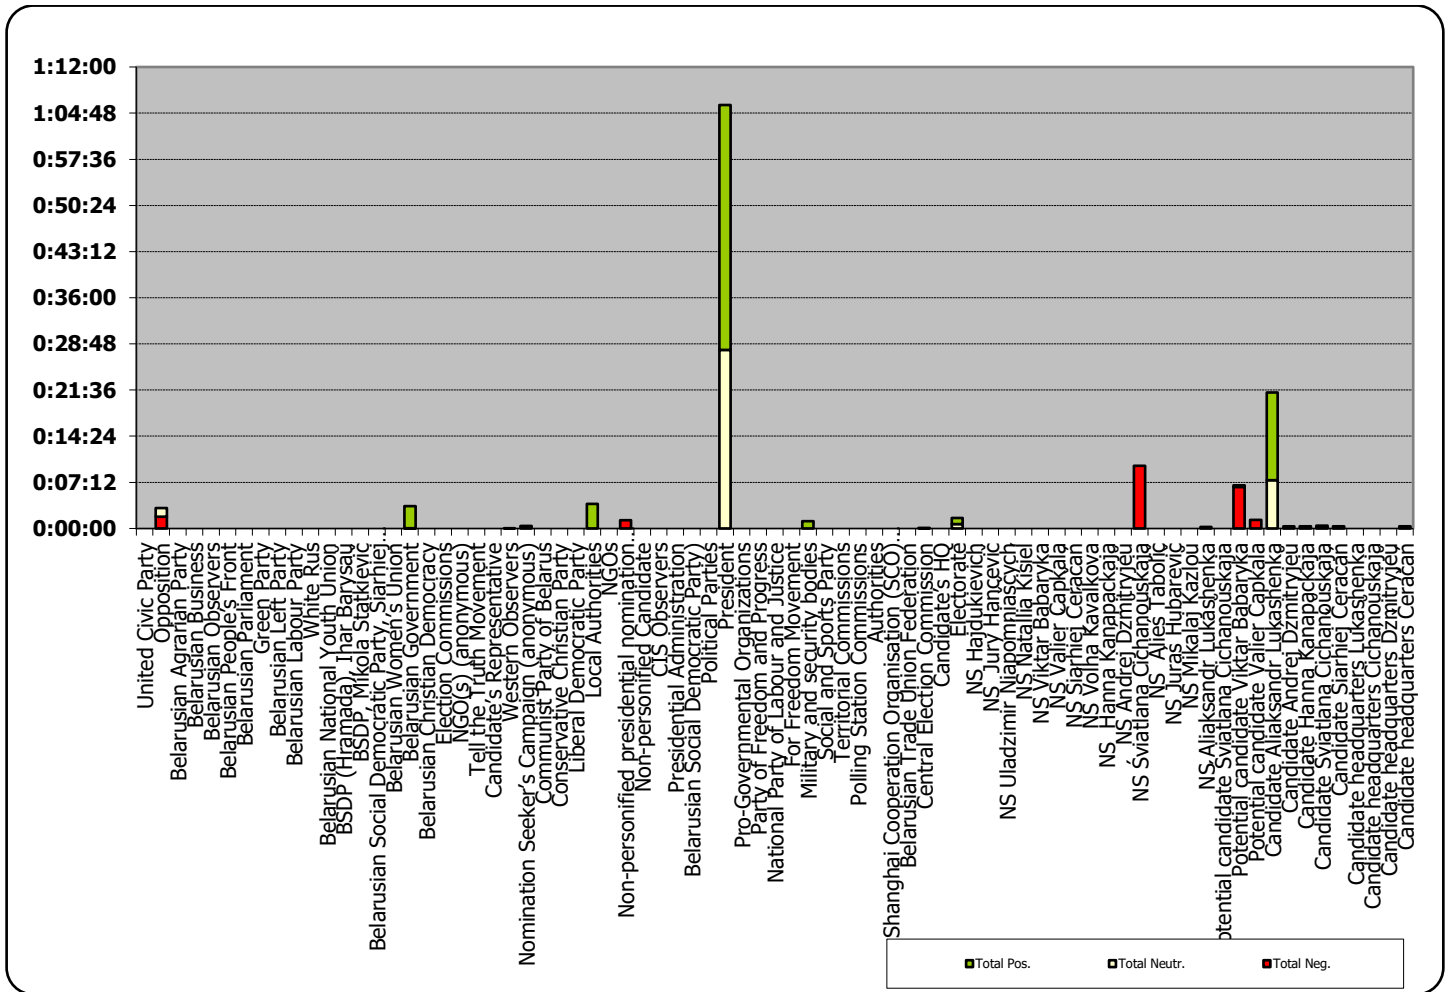

# NAVINY.BY

Measured in number of characters

# Glavny Efir (Most Important Air) weekly programme on Belarus 1 TV station

Measured in hours, minutes, seconds (0:02:45)

# Panorama (Panorama) news programme on Belarus 1 TV station

Measured in hours, minutes, seconds (0:02:45)