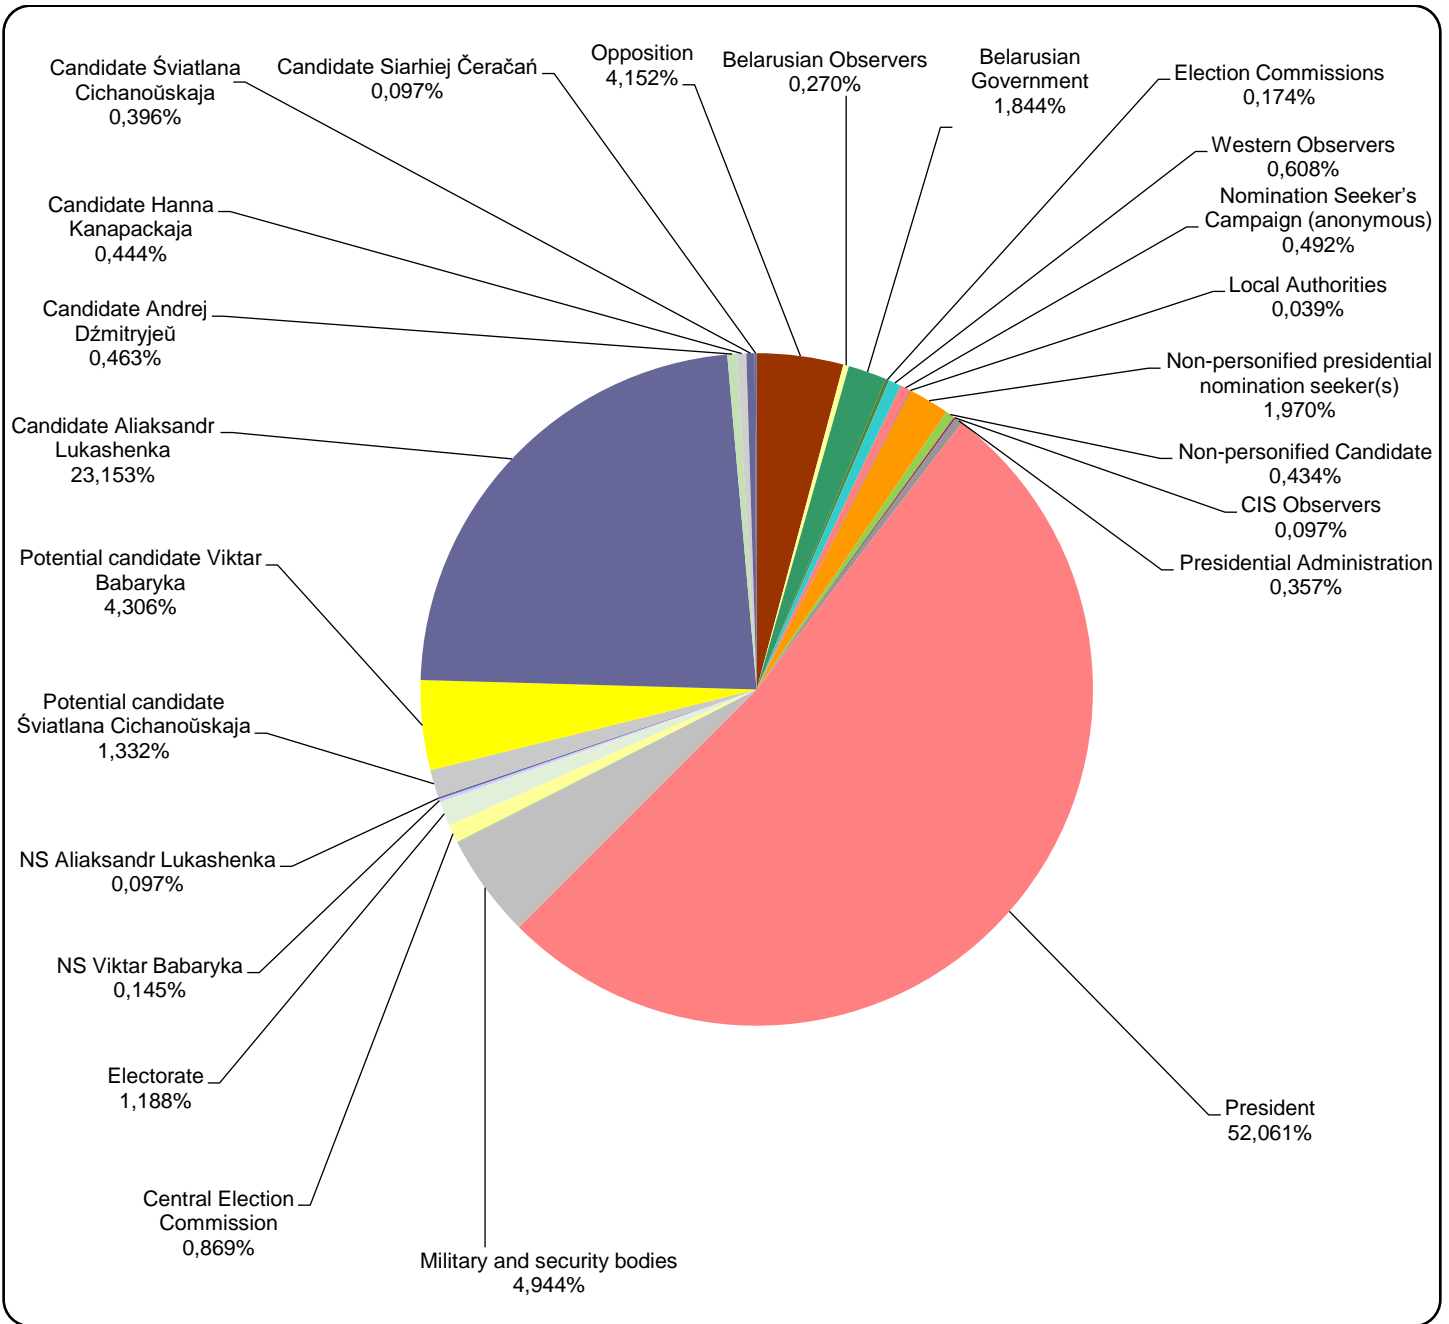

“Kontury” programme on ONT TV station

Measured in hours, minutes, seconds (0:02:45)