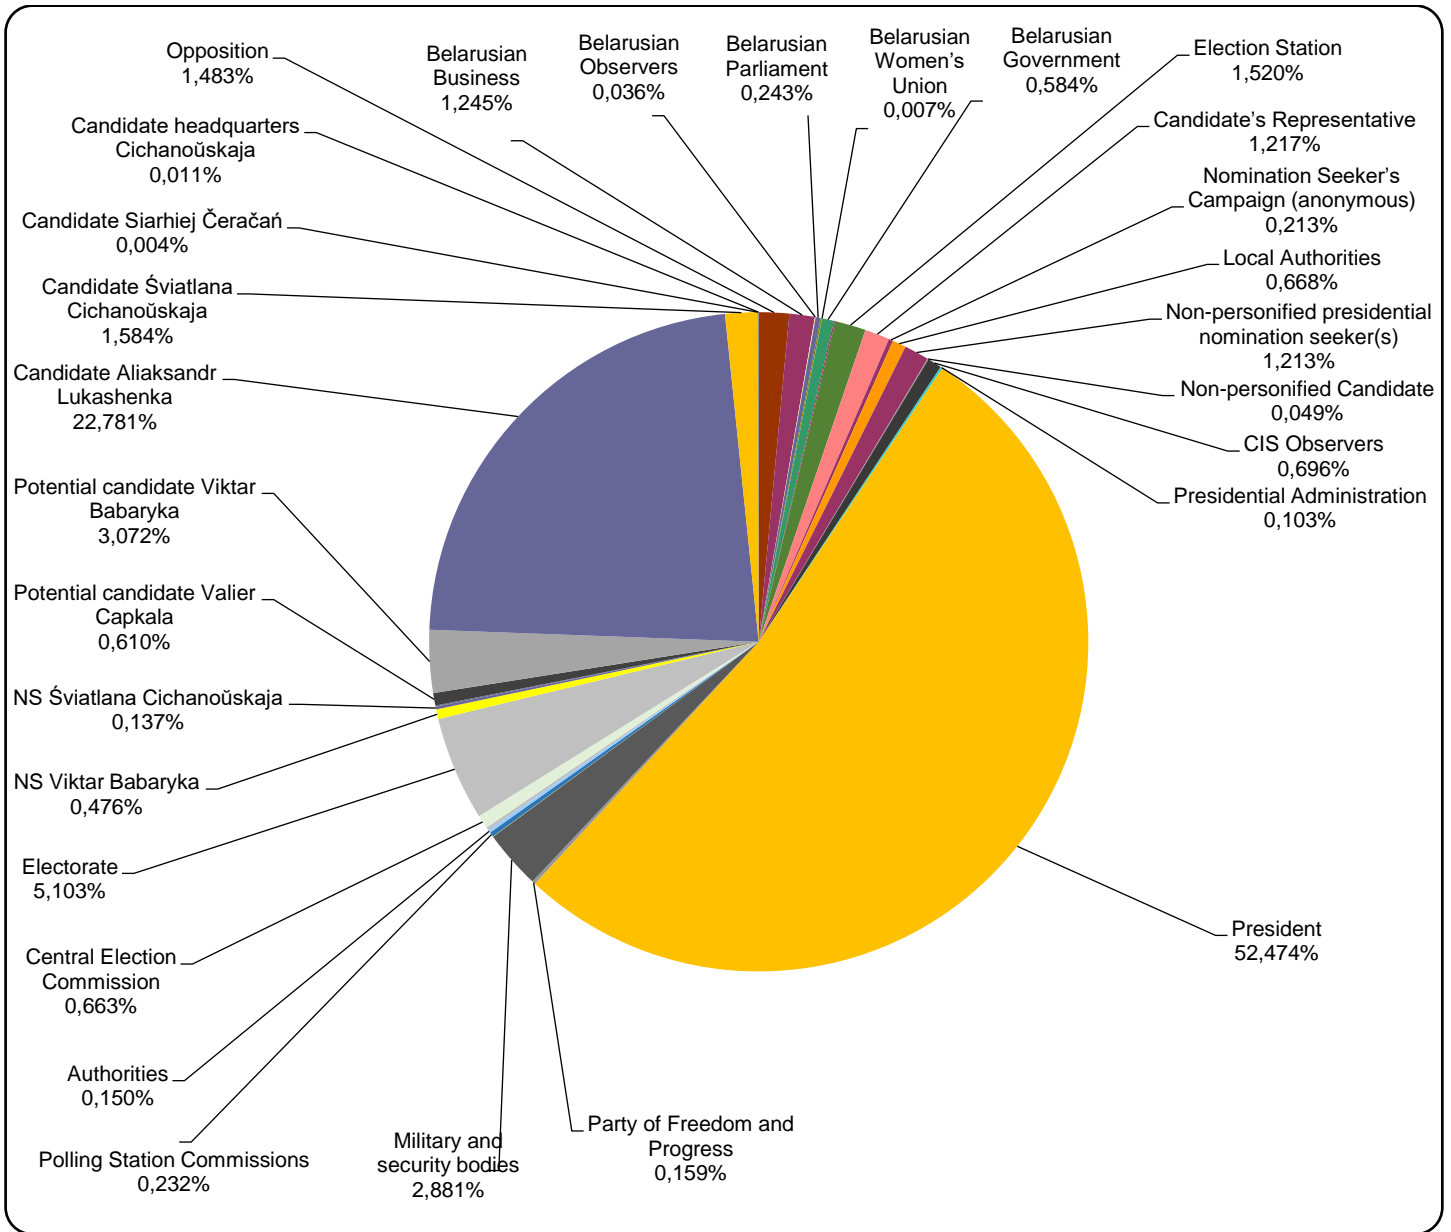

Panorama (Panorama) news programme on Belarus 1 TV station

Measured in hours, minutes, seconds (0:02:45)