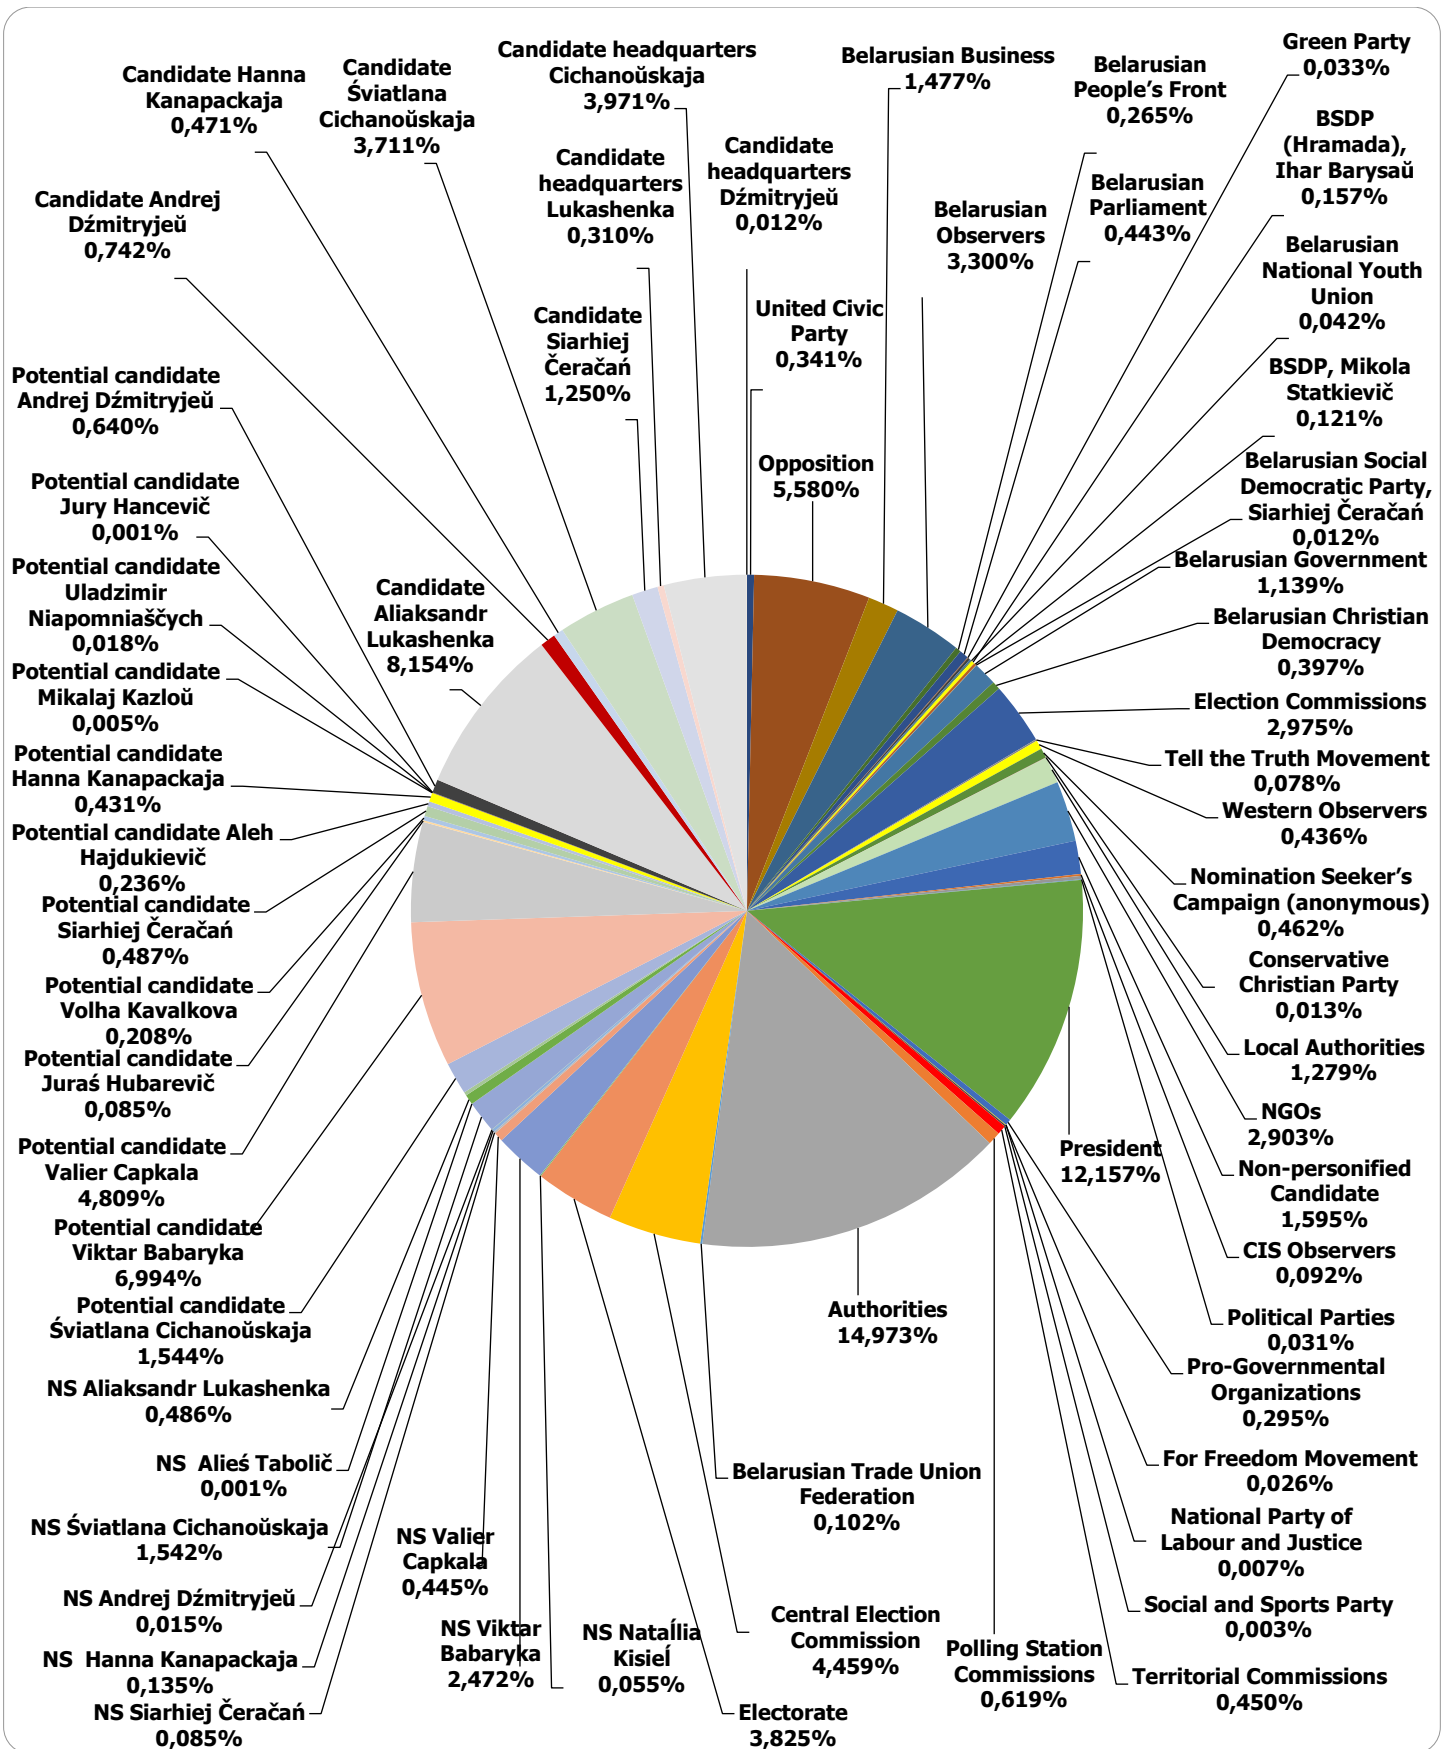

# BELARUSIAN PRESIDENT ELECTIONS 2020

25.05 - 08.08.2020

BELTA.BY

Measured in number of characters

# NAVINY.BY

Measured in number of characters

# Glavny Efir (Most Important Air) weekly programme on Belarus 1 TV station

Measured in hours, minutes, seconds (0:02:45)