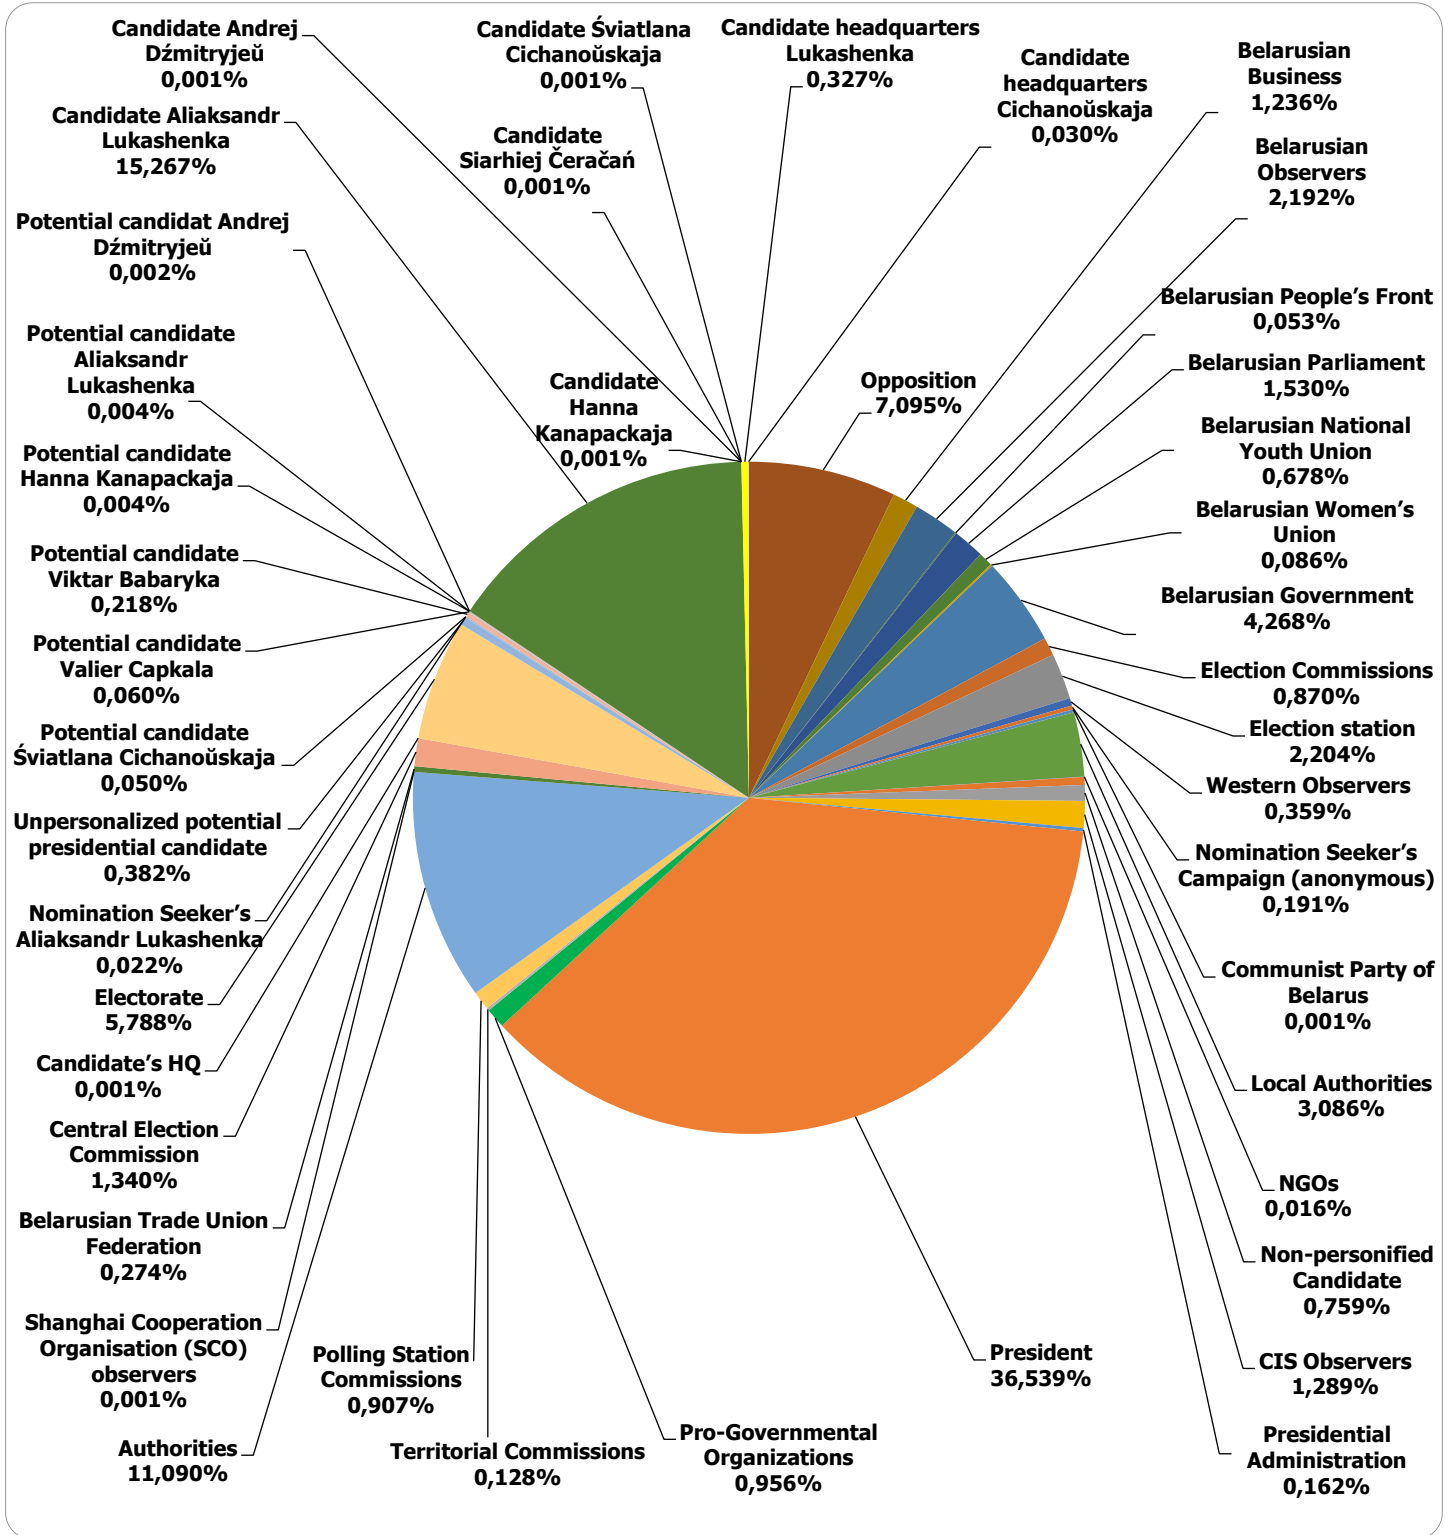

# BELARUSIAN PRESIDENT ELECTIONS 2020

25.05 - 08.08.2020

BELTA.BY

Measured in number of characters

# NAVINY.BY

Measured in number of characters