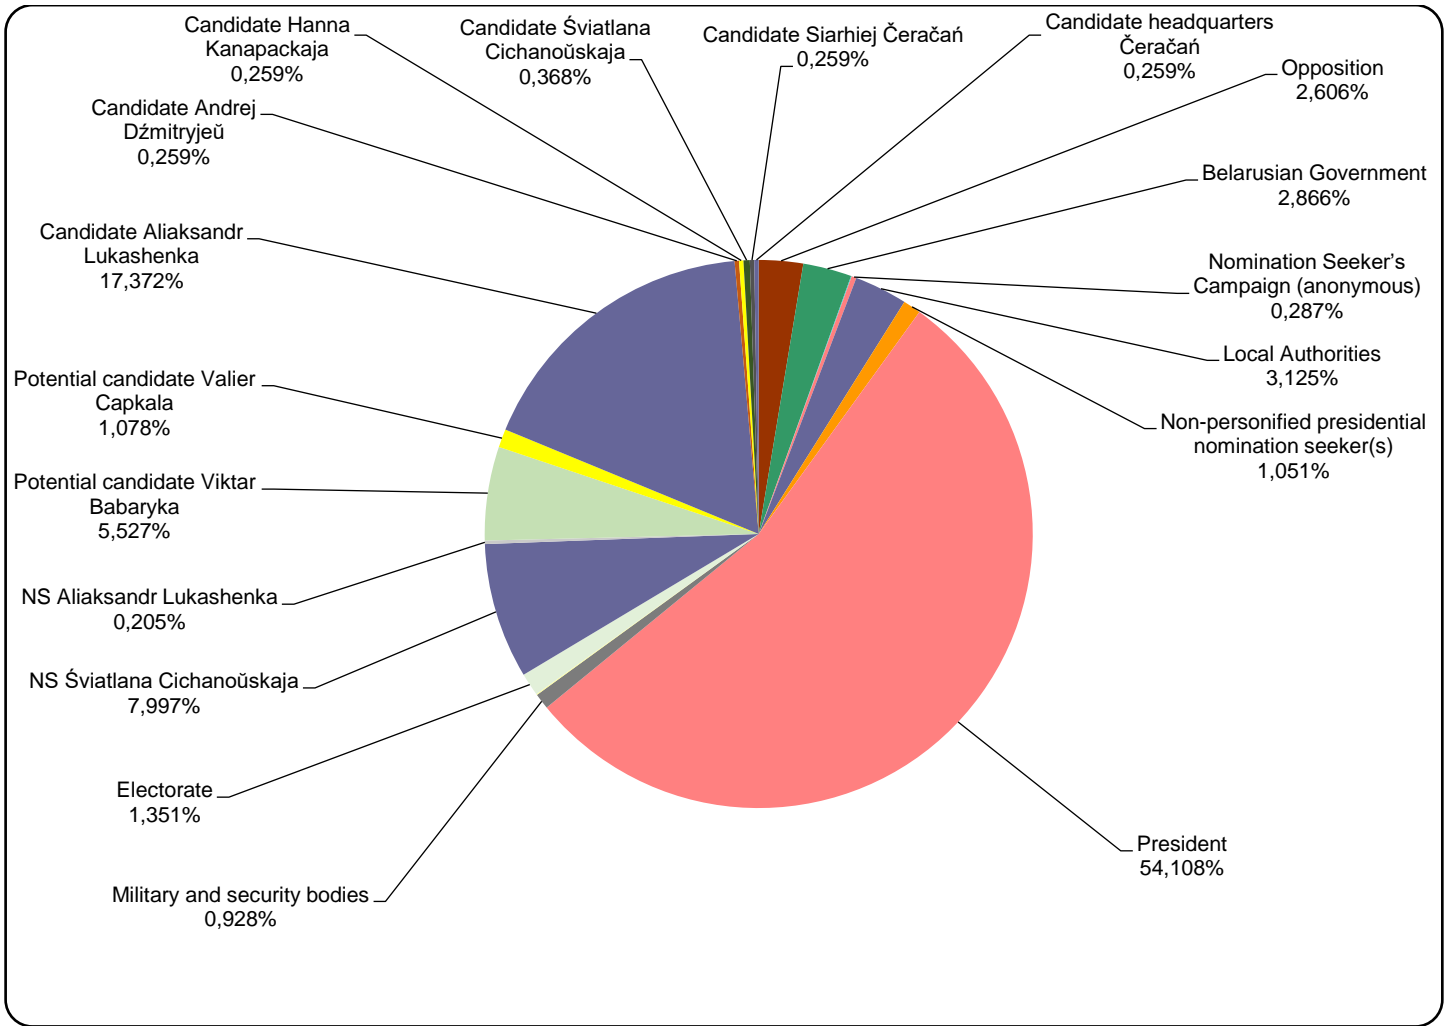

# NAVINY.BY

Measured in number of characters

# Glavny Efir (Most Important Air) weekly programme on Belarus 1 TV station

Measured in hours, minutes, seconds (0:02:45)