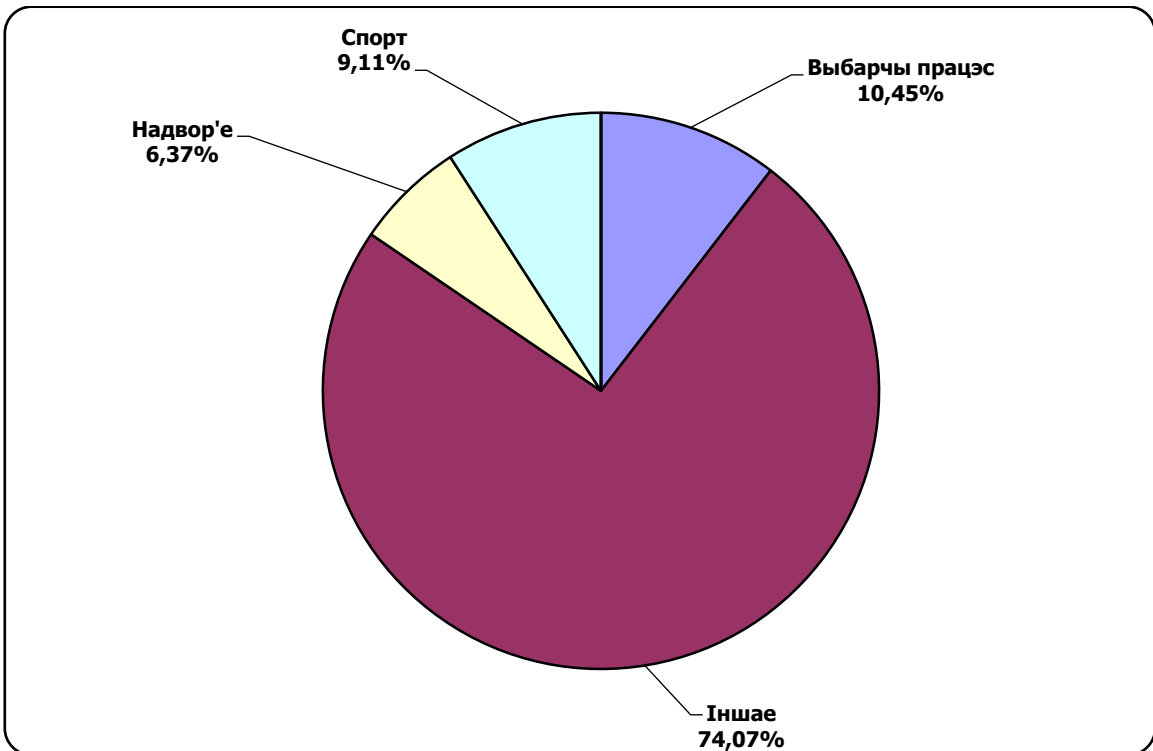

Беларусь 1 / ПАНАРАМА