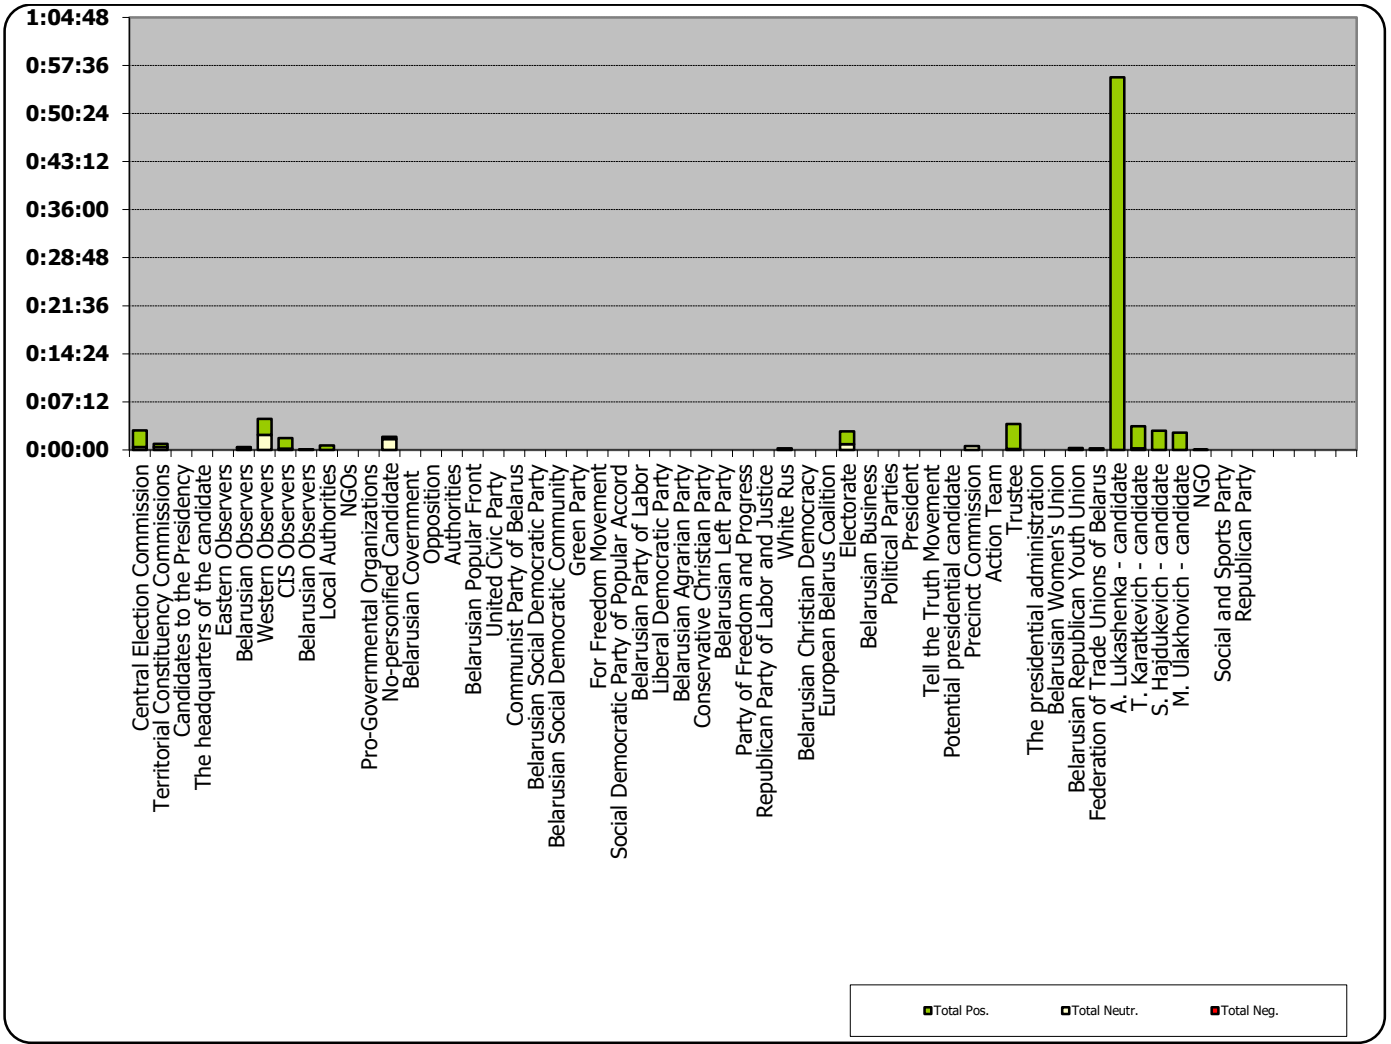

BELARUSIAN PRESIDENT ELECTIONS 2015

21.09.2015-03.10.2015

BT1. PANARAMA

Measured in hours, minutes, seconds (0:02:45)

BELARUSIAN PRESIDENT ELECTIONS 2015

21.09.2015-03.10.2015

ONT. NASHI NOVOSTI

Measured in hours, minutes, seconds (0:02:45)

BELARUSIAN PRESIDENT ELECTIONS 2015

21.09.2015-03.10.2015

BT1. GLAVNYJ EFIR

Measured in hours, minutes, seconds (0:02:45)

BELARUSIAN PRESIDENT ELECTIONS 2015

21.09.2015-03.10.2015

TRC "Mahilou"/Radio "News"

Measured in hours, minutes, seconds (0:02:45)

BELARUSIAN PRESIDENT ELECTIONS 2015

21.09.2015-03.10.2015

BELARUS SEGODNIA

Measured in cm²

BELARUSIAN PRESIDENT ELECTIONS 2015

21.09.2015-03.10.2015

BELTA.BY