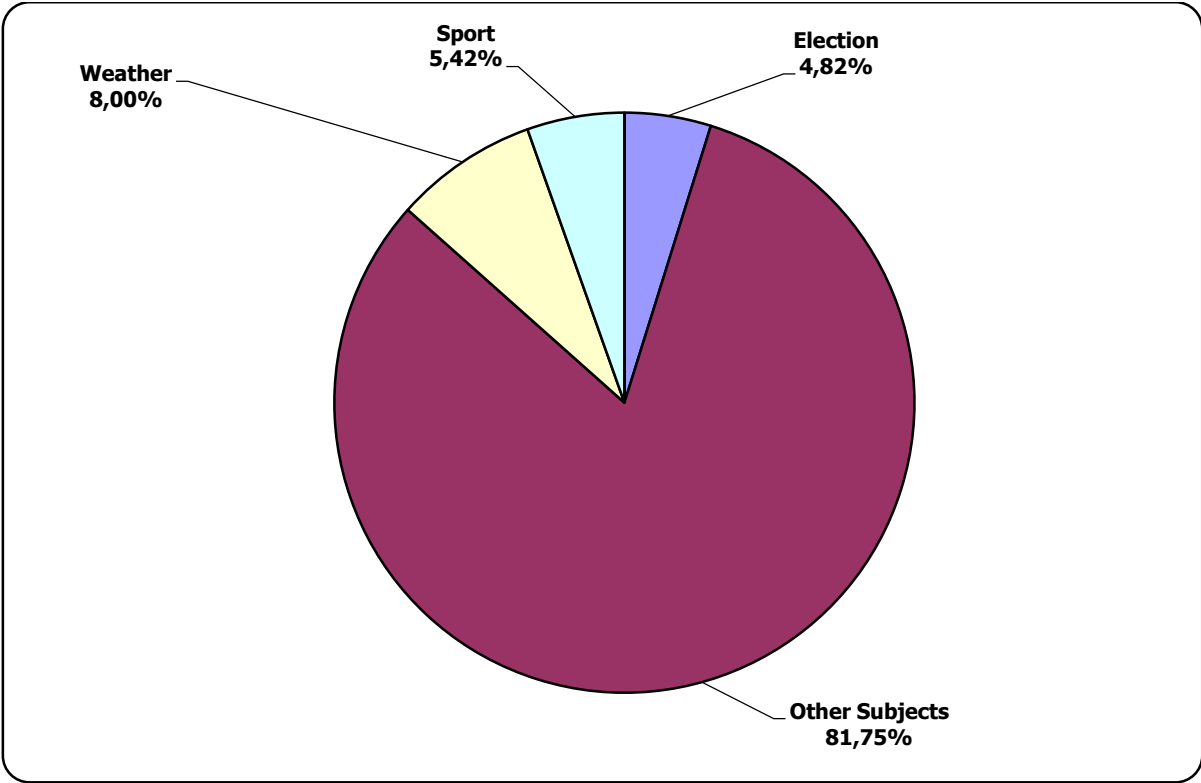

BELARUSIAN PRESIDENT ELECTIONS 2015

21.09.2015-03.10.2015

BT1. GLAVNYJ EFIR

Measured in hours, minutes, seconds (0:02:45)

BELARUSIAN PRESIDENT ELECTIONS 2015

21.09.2015-03.10.2015

TRC "Mahilou"/Radio "News"

Measured in hours, minutes, seconds (0:02:45)

BELARUSIAN PRESIDENT ELECTIONS 2015

21.09.2015-03.10.2015

BELARUS SEGODNIA

Measured in cm²

BELARUSIAN PRESIDENT ELECTIONS 2015

21.09.2015-03.10.2015

BELTA.BY