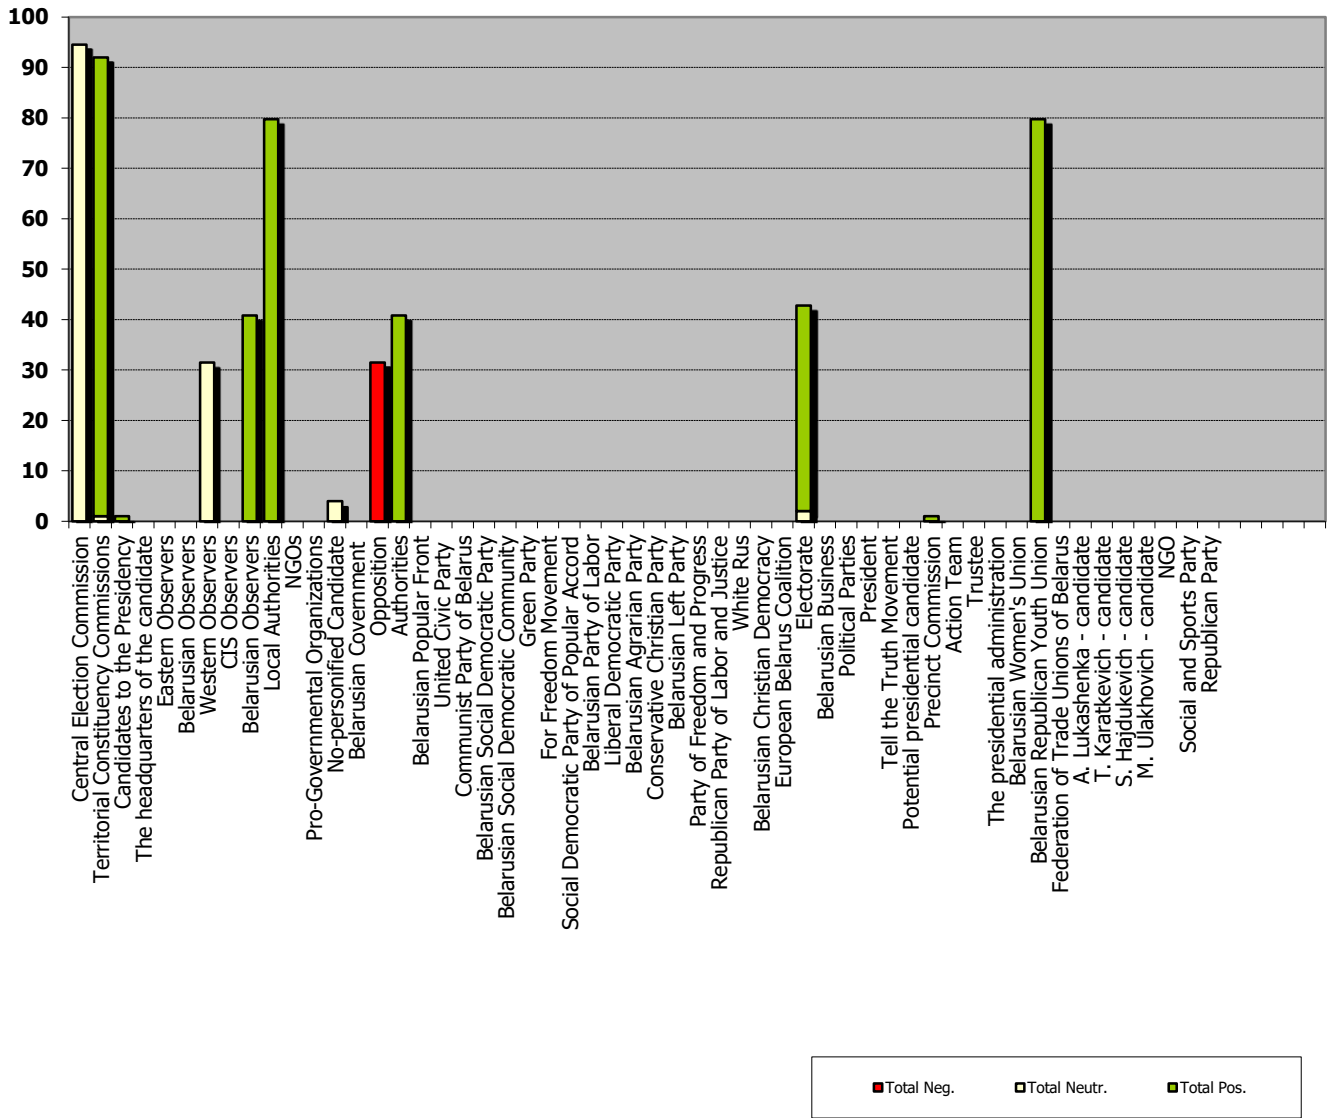

Measured in cm2

BELARUSIAN PRESIDENT ELECTIONS 2015

21.09.2015-03.10.2015

“Mogilevskaja pravda”

Measured in cm2

BELARUSIAN PRESIDENT ELECTIONS 2015

21.09.2015-03.10.2015

First National Radio "Radiofact"

Measured in hours, minutes, seconds (0:02:45)