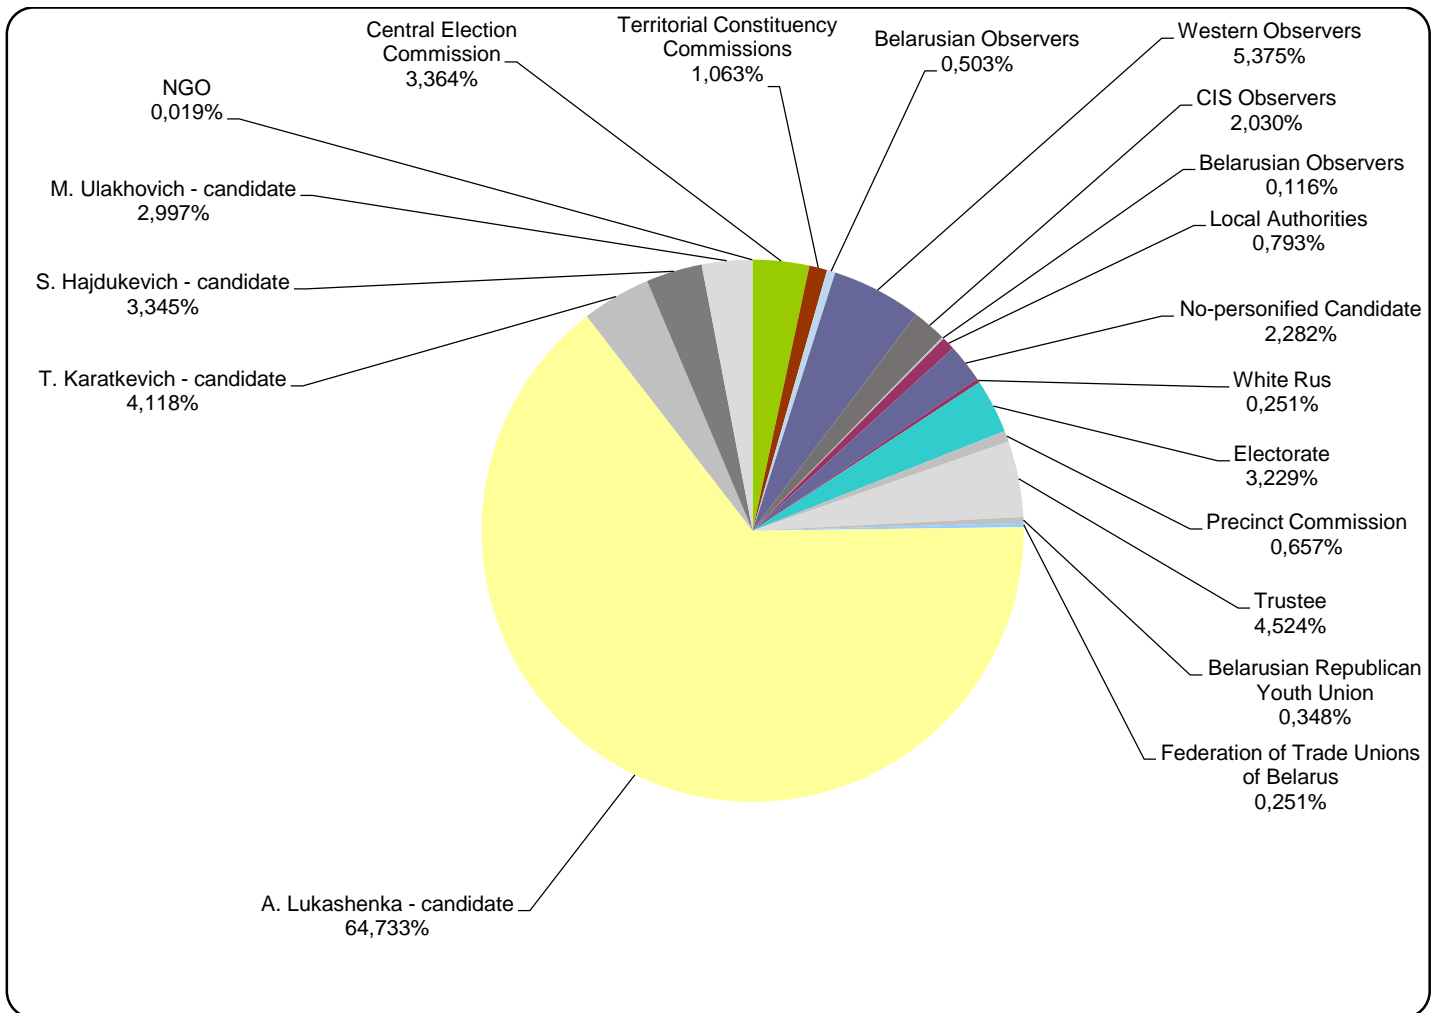

BELARUSIAN PRESIDENT ELECTIONS 2015

21.09.2015-03.10.2015

BT1. PANARAMA

Measured in hours, minutes, seconds (0:02:45)

BELARUSIAN PRESIDENT ELECTIONS 2015

21.09.2015-03.10.2015

ONT. NASHI NOVOSTI

Measured in hours, minutes, seconds (0:02:45)

BELARUSIAN PRESIDENT ELECTIONS 2015

21.09.2015-03.10.2015

BT1. GLAVNYJ EFIR

Measured in hours, minutes, seconds (0:02:45)

BELARUSIAN PRESIDENT ELECTIONS 2015

21.09.2015-03.10.2015

TRC "Mahilou"/Radio "News"

Measured in hours, minutes, seconds (0:02:45)

BELARUSIAN PRESIDENT ELECTIONS 2015

21.09.2015-03.10.2015

BELARUS SEGODNIA

Measured in cm²

BELARUSIAN PRESIDENT ELECTIONS 2015

21.09.2015-03.10.2015

BELTA.BY