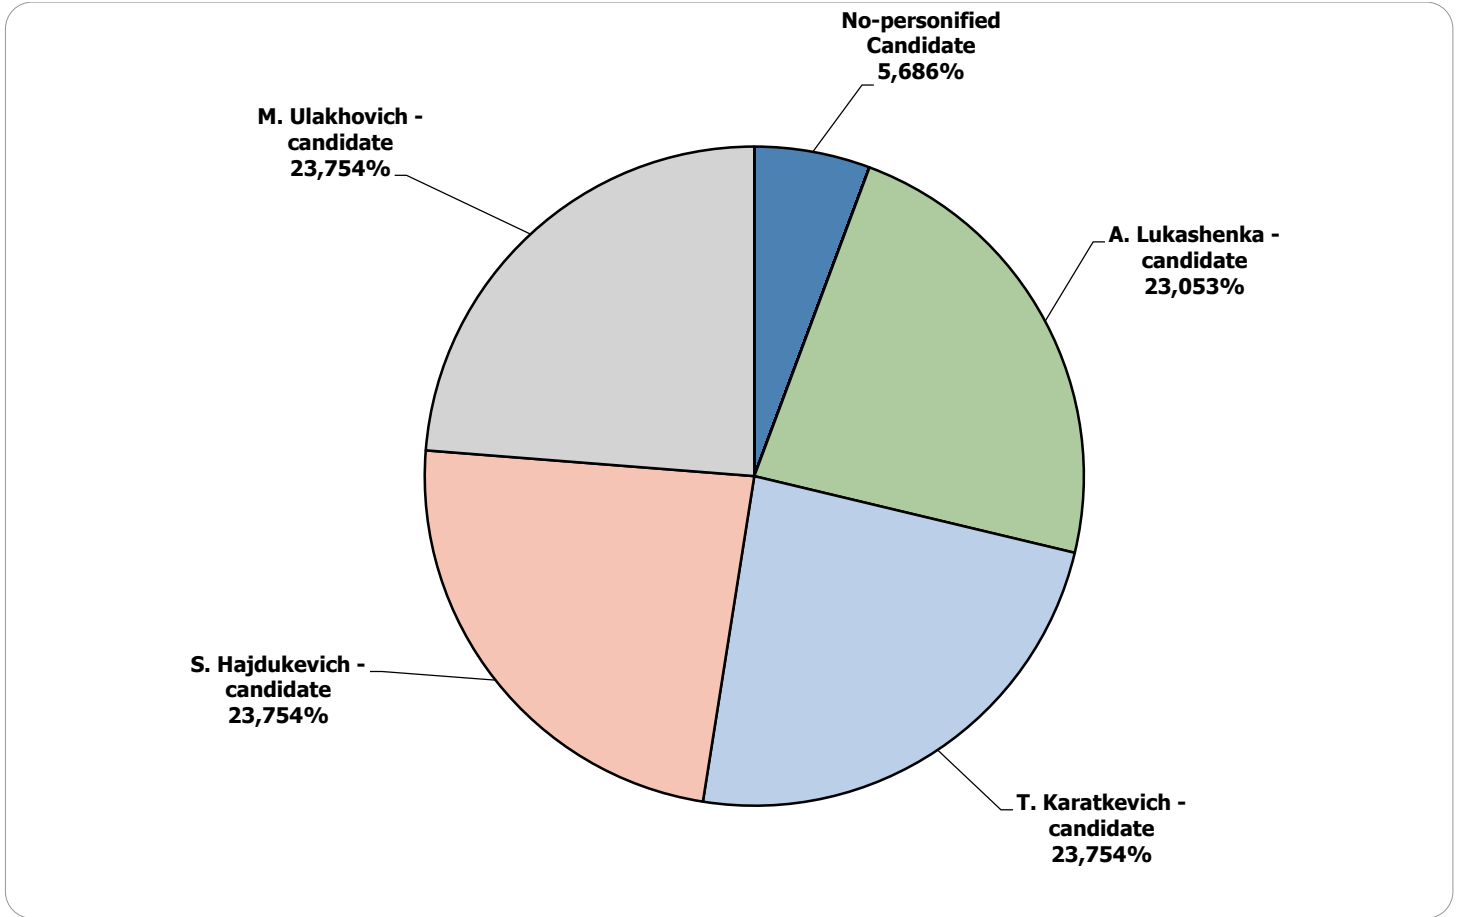

Measured in cm²

BELARUSIAN PRESIDENT ELECTIONS 2015

21.09.2015-03.10.2015

NASHA NIVA

Measured in cm²

BELARUSIAN PRESIDENT ELECTIONS 2015

21.09.2015-03.10.2015

KOMSAMOLSKAYA PRAVDA

Measured in cm2

BELARUSIAN PRESIDENT ELECTIONS 2015

21.09.2015-03.10.2015

“Mogilevskaja pravda”

Measured in cm2

BELARUSIAN PRESIDENT ELECTIONS 2015

21.09.2015-03.10.2015

First National Radio "Radiofact"