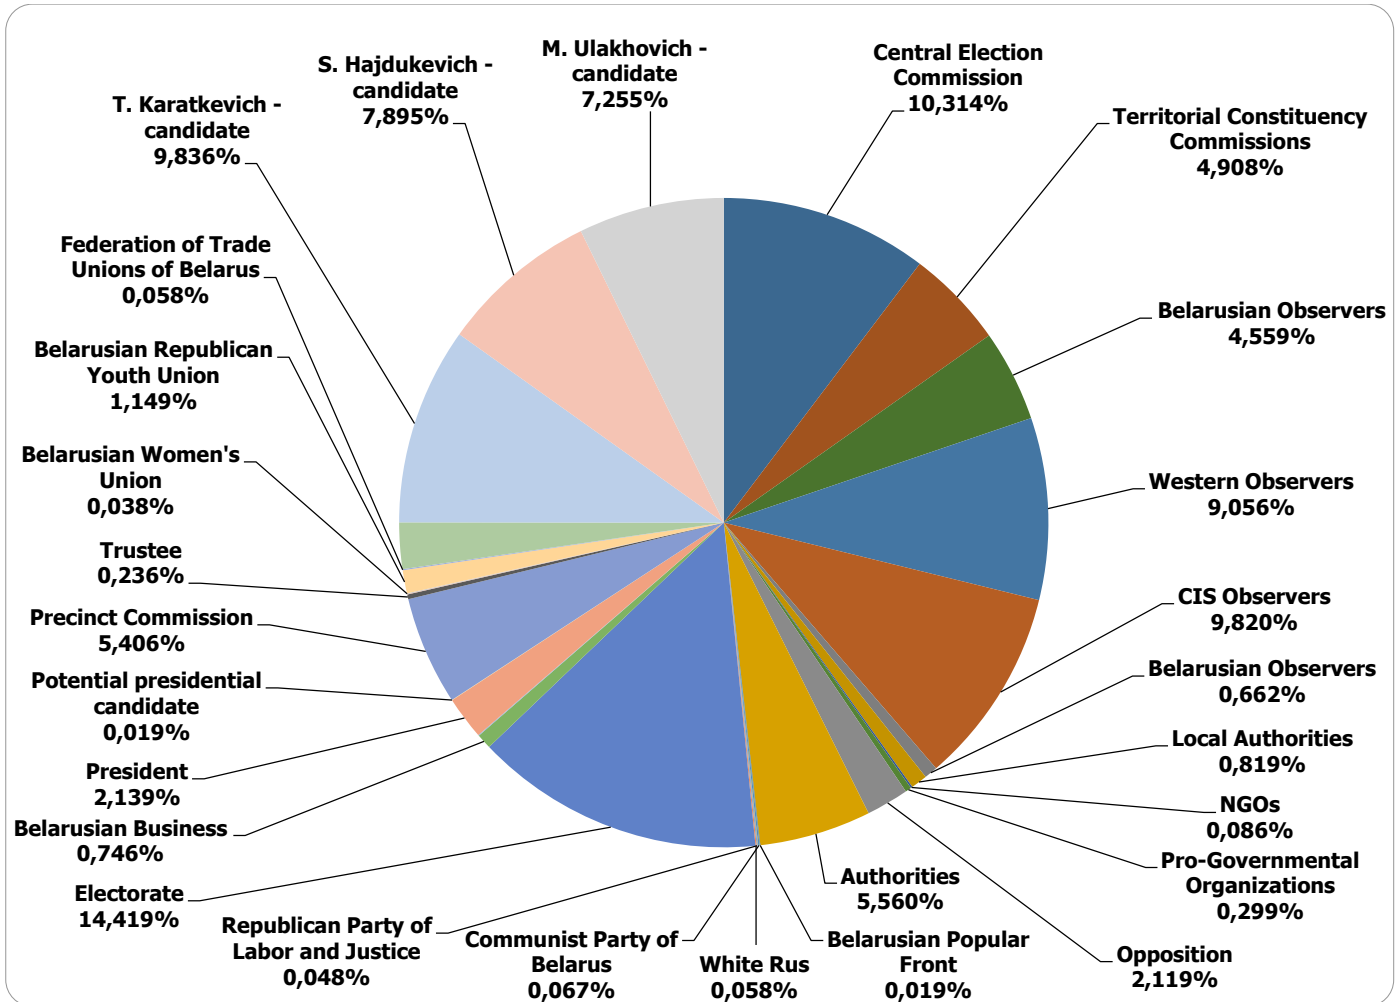

Measured in hours, minutes, seconds (0:02:45)

BELARUSIAN PRESIDENT ELECTIONS 2015

21.09.2015-03.10.2015

BELARUS SEGODNIA

Measured in cm²

BELARUSIAN PRESIDENT ELECTIONS 2015

21.09.2015-03.10.2015

BELTA.BY

Measured in cm2

BELARUSIAN PRESIDENT ELECTIONS 2015

21.09.2015-03.10.2015

NAVINY.BY

Measured in cm2

BELARUSIAN PRESIDENT ELECTIONS 2015

21.09.2015-03.10.2015

NARODNAJA VOLA