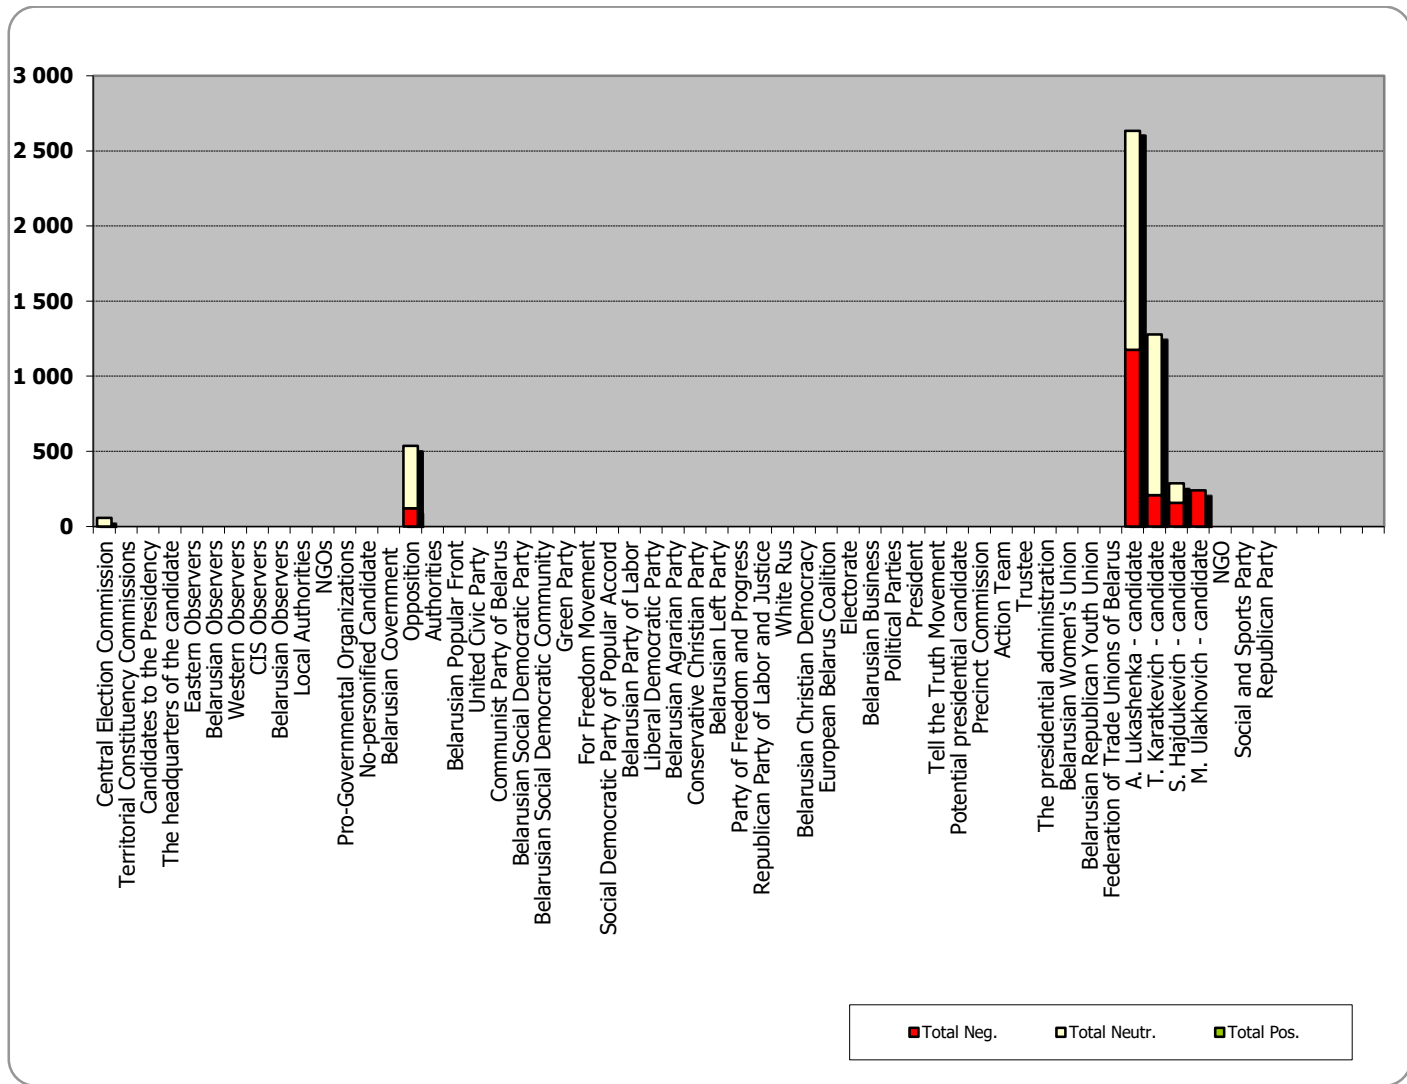

Measured in cm²

BELARUSIAN PRESIDENT ELECTIONS 2015

21.09.2015-03.10.2015

NASHA NIVA

Measured in cm²

BELARUSIAN PRESIDENT ELECTIONS 2015

21.09.2015-03.10.2015

KOMSAMOLSKAYA PRAVDA

Measured in cm2

BELARUSIAN PRESIDENT ELECTIONS 2015

21.09.2015-03.10.2015

“Mogilevskaja pravda”

Measured in cm2

BELARUSIAN PRESIDENT ELECTIONS 2015

21.09.2015-03.10.2015

First National Radio "Radiofact"

Measured in hours, minutes, seconds (0:02:45)