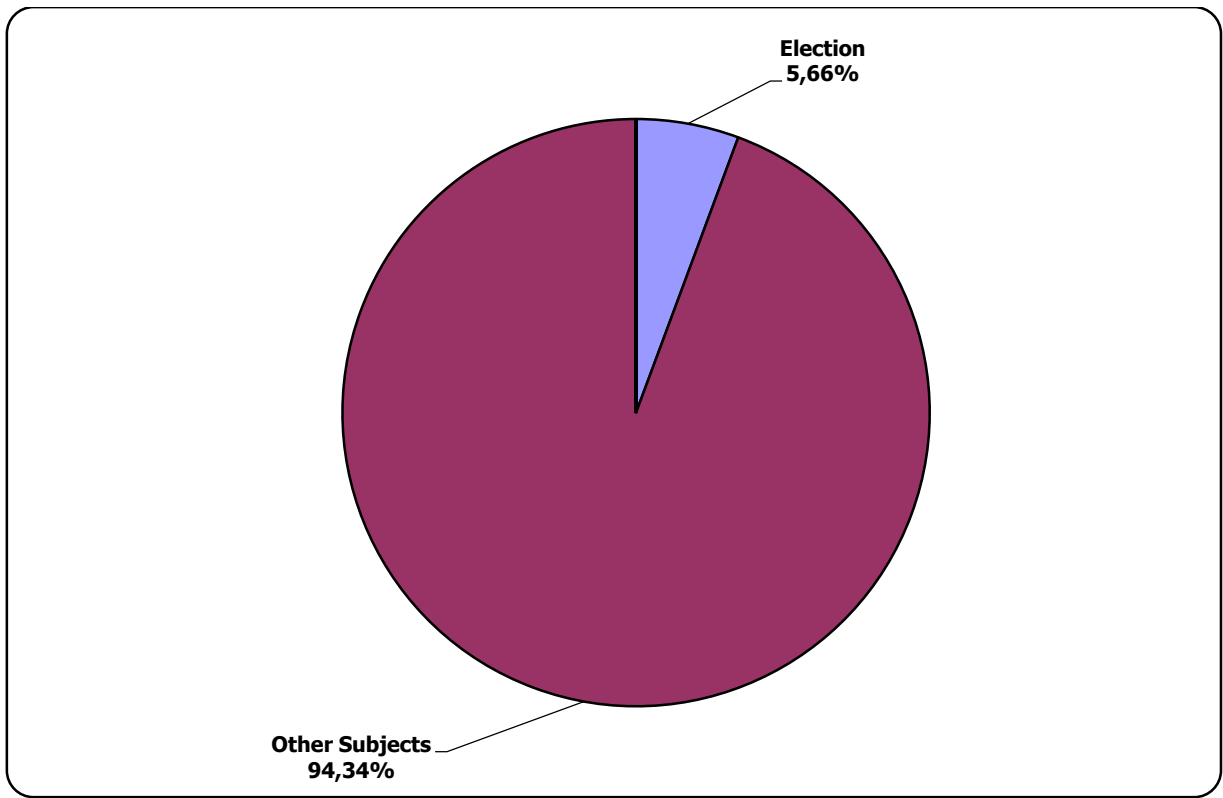

BELARUSIAN PRESIDENT ELECTIONS 2015

21.09.2015-03.10.2015

BT1. PANARAMA

Measured in hours, minutes, seconds (0:02:45)

BELARUSIAN PRESIDENT ELECTIONS 2015

21.09.2015-03.10.2015

ONT. NASHI NOVOSTI

Measured in hours, minutes, seconds (0:02:45)

BELARUSIAN PRESIDENT ELECTIONS 2015

21.09.2015-03.10.2015

BT1. GLAVNYJ EFIR

Measured in hours, minutes, seconds (0:02:45)

BELARUSIAN PRESIDENT ELECTIONS 2015

21.09.2015-03.10.2015

TRC "Mahilou"/Radio "News"

Measured in hours, minutes, seconds (0:02:45)

BELARUSIAN PRESIDENT ELECTIONS 2015

21.09.2015-03.10.2015

BELARUS SEGODNIA

Measured in cm²

BELARUSIAN PRESIDENT ELECTIONS 2015

21.09.2015-03.10.2015

BELTA.BY