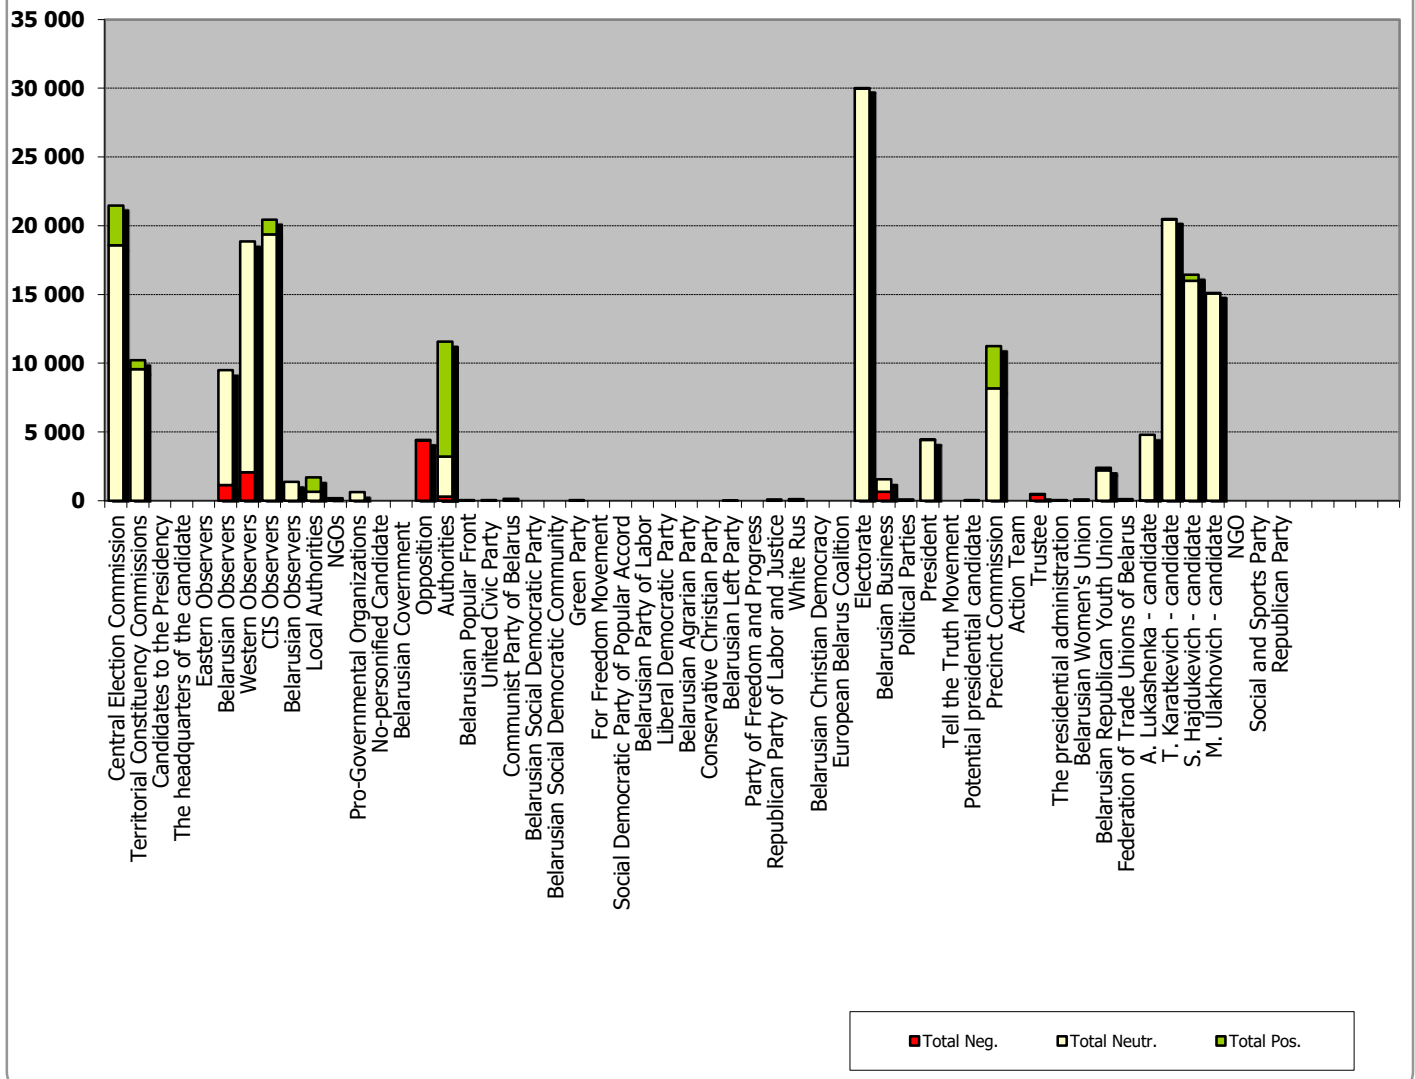

BELARUSIAN PRESIDENT ELECTIONS 2015

21.09.2015-03.10.2015

BT1. GLAVNYJ EFIR

Measured in hours, minutes, seconds (0:02:45)

BELARUSIAN PRESIDENT ELECTIONS 2015

21.09.2015-03.10.2015

TRC "Mahilou"/Radio "News"

Measured in hours, minutes, seconds (0:02:45)

BELARUSIAN PRESIDENT ELECTIONS 2015

21.09.2015-03.10.2015

BELARUS SEGODNIA

Measured in cm²

BELARUSIAN PRESIDENT ELECTIONS 2015

21.09.2015-03.10.2015

BELTA.BY

Measured in cm2

BELARUSIAN PRESIDENT ELECTIONS 2015

21.09.2015-03.10.2015

NAVINY.BY

Measured in cm2

BELARUSIAN PRESIDENT ELECTIONS 2015

21.09.2015-03.10.2015

NARODNAJA VOLA