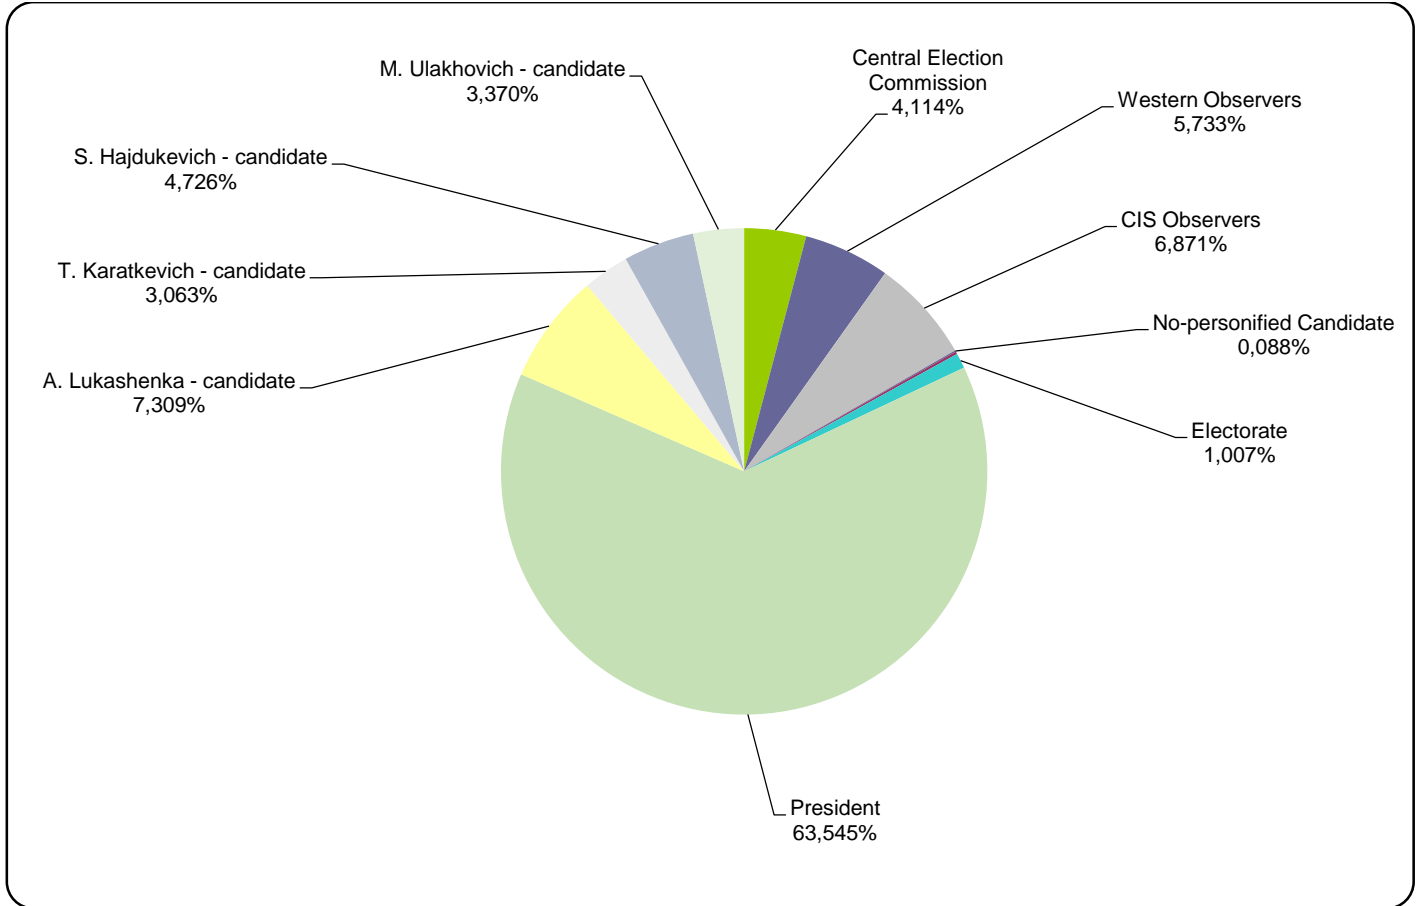

BELARUSIAN PRESIDENT ELECTIONS 2015

21.09.2015-03.10.2015

BT1. PANARAMA

Measured in hours, minutes, seconds (0:02:45)

BELARUSIAN PRESIDENT ELECTIONS 2015

21.09.2015-03.10.2015

ONT. NASHI NOVOSTI

Measured in hours, minutes, seconds (0:02:45)

BELARUSIAN PRESIDENT ELECTIONS 2015

21.09.2015-03.10.2015

BT1. GLAVNYJ EFIR

Measured in hours, minutes, seconds (0:02:45)

BELARUSIAN PRESIDENT ELECTIONS 2015

21.09.2015-03.10.2015

TRC "Mahilou"/Radio "News"

Measured in hours, minutes, seconds (0:02:45)

BELARUSIAN PRESIDENT ELECTIONS 2015

21.09.2015-03.10.2015

BELARUS SEGODNIA

Measured in cm²

BELARUSIAN PRESIDENT ELECTIONS 2015

21.09.2015-03.10.2015

BELTA.BY