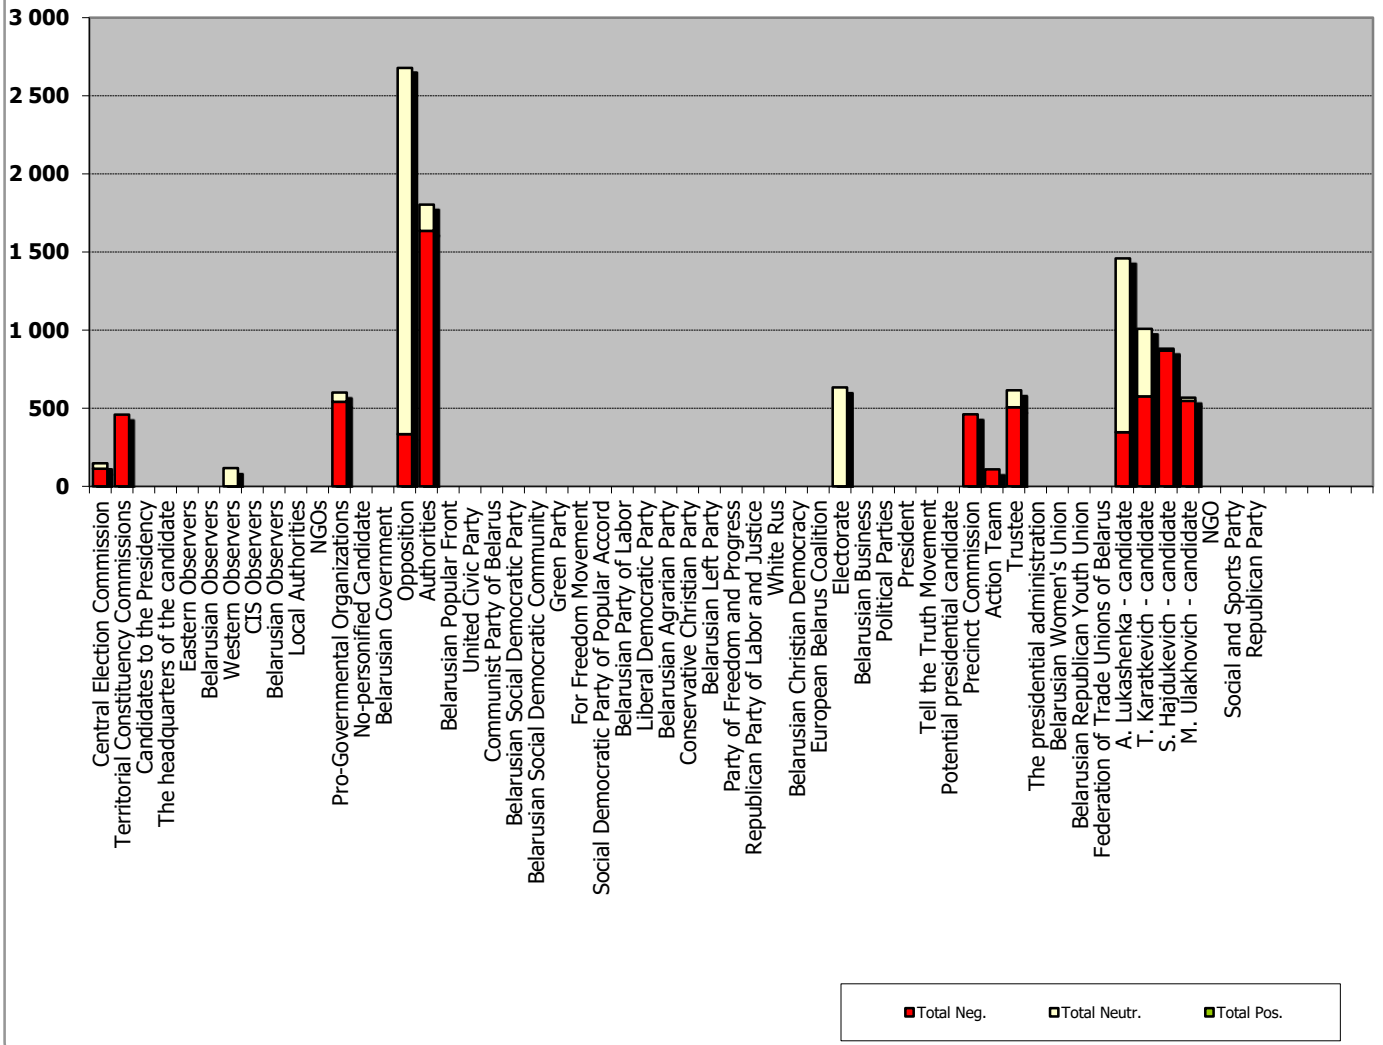

Measured in hours, minutes, seconds (0:02:45)

BELARUSIAN PRESIDENT ELECTIONS 2015

21.09.2015-03.10.2015

BELARUS SEGODNIA

Measured in cm²

BELARUSIAN PRESIDENT ELECTIONS 2015

21.09.2015-03.10.2015

BELTA.BY

Measured in cm2

BELARUSIAN PRESIDENT ELECTIONS 2015

21.09.2015-03.10.2015

NAVINY.BY

Measured in cm2

BELARUSIAN PRESIDENT ELECTIONS 2015

21.09.2015-03.10.2015

NARODNAJA VOLA

Measured in cm²

BELARUSIAN PRESIDENT ELECTIONS 2015

21.09.2015-03.10.2015

NASHA NIVA

Measured in cm²

BELARUSIAN PRESIDENT ELECTIONS 2015

21.09.2015-03.10.2015

KOMSAMOLSKAYA PRAVDA