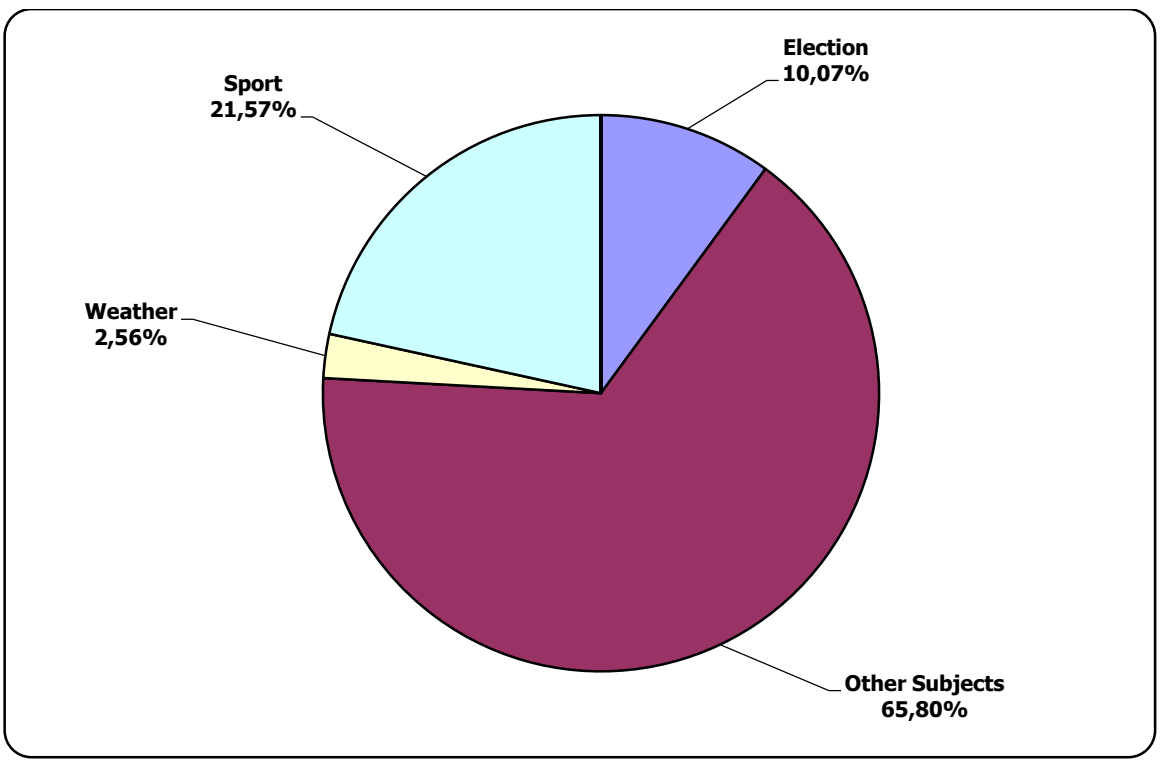

BELARUSIAN PRESIDENT ELECTIONS 2015

21.09.2015-03.10.2015

BT1. PANARAMA

Measured in hours, minutes, seconds (0:02:45)

BELARUSIAN PRESIDENT ELECTIONS 2015

21.09.2015-03.10.2015

ONT. NASHI NOVOSTI

Measured in hours, minutes, seconds (0:02:45)

BELARUSIAN PRESIDENT ELECTIONS 2015

21.09.2015-03.10.2015

BT1. GLAVNYJ EFIR

Measured in hours, minutes, seconds (0:02:45)

BELARUSIAN PRESIDENT ELECTIONS 2015

21.09.2015-03.10.2015

TRC "Mahilou"/Radio "News"