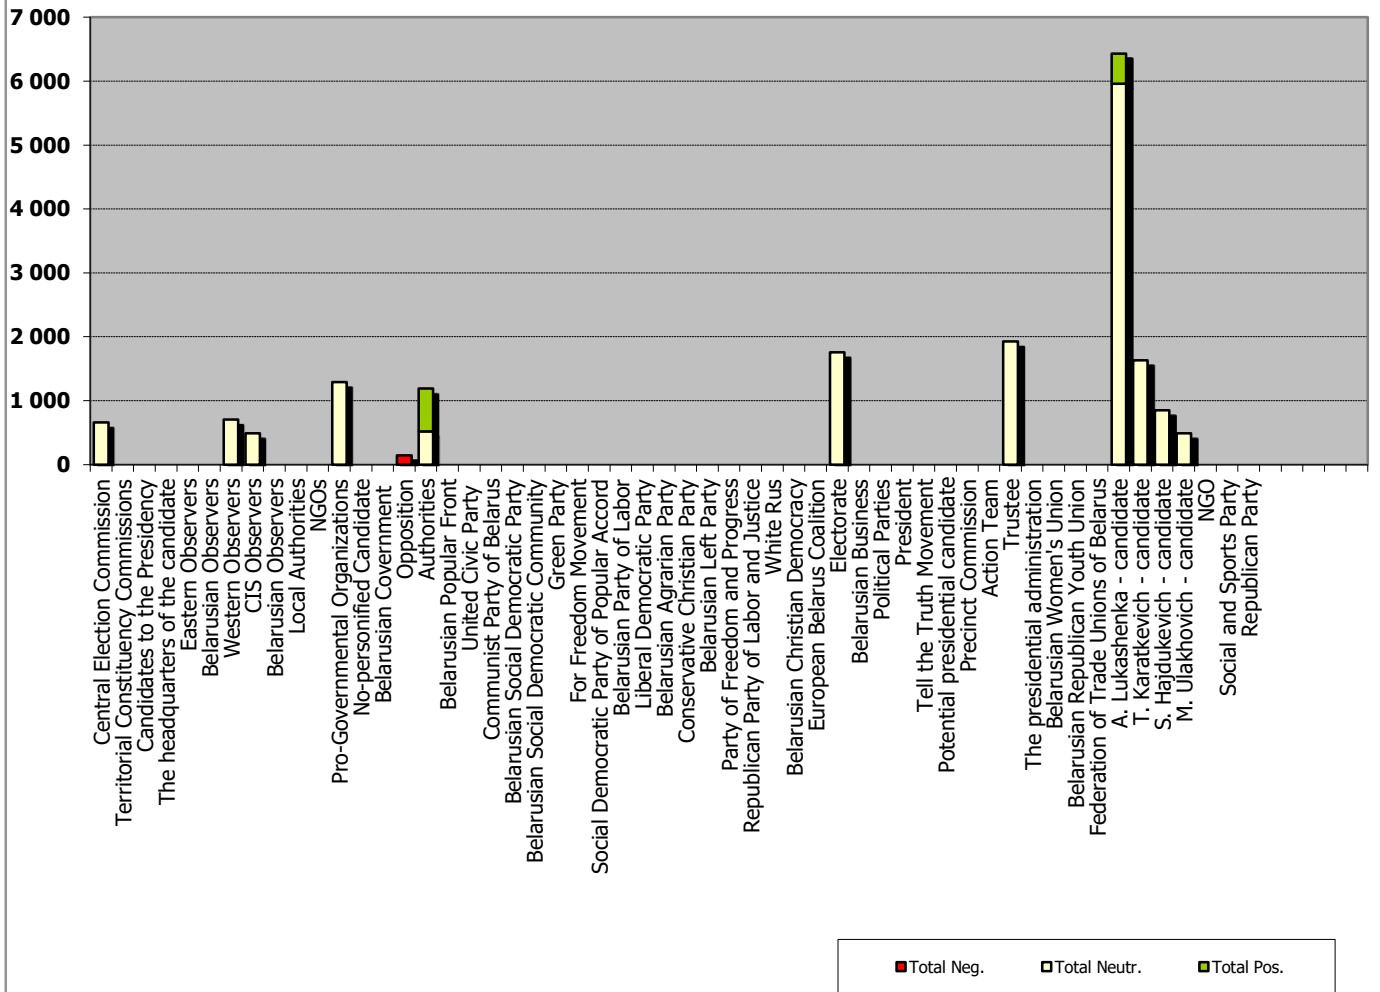

Measured in hours, minutes, seconds (0:02:45)

BELARUSIAN PRESIDENT ELECTIONS 2015

21.09.2015-03.10.2015

BELARUS SEGODNIA

Measured in cm²

BELARUSIAN PRESIDENT ELECTIONS 2015

21.09.2015-03.10.2015

BELTA.BY

Measured in cm2

BELARUSIAN PRESIDENT ELECTIONS 2015

21.09.2015-03.10.2015

NAVINY.BY

Measured in cm2

BELARUSIAN PRESIDENT ELECTIONS 2015

21.09.2015-03.10.2015

NARODNAJA VOLA