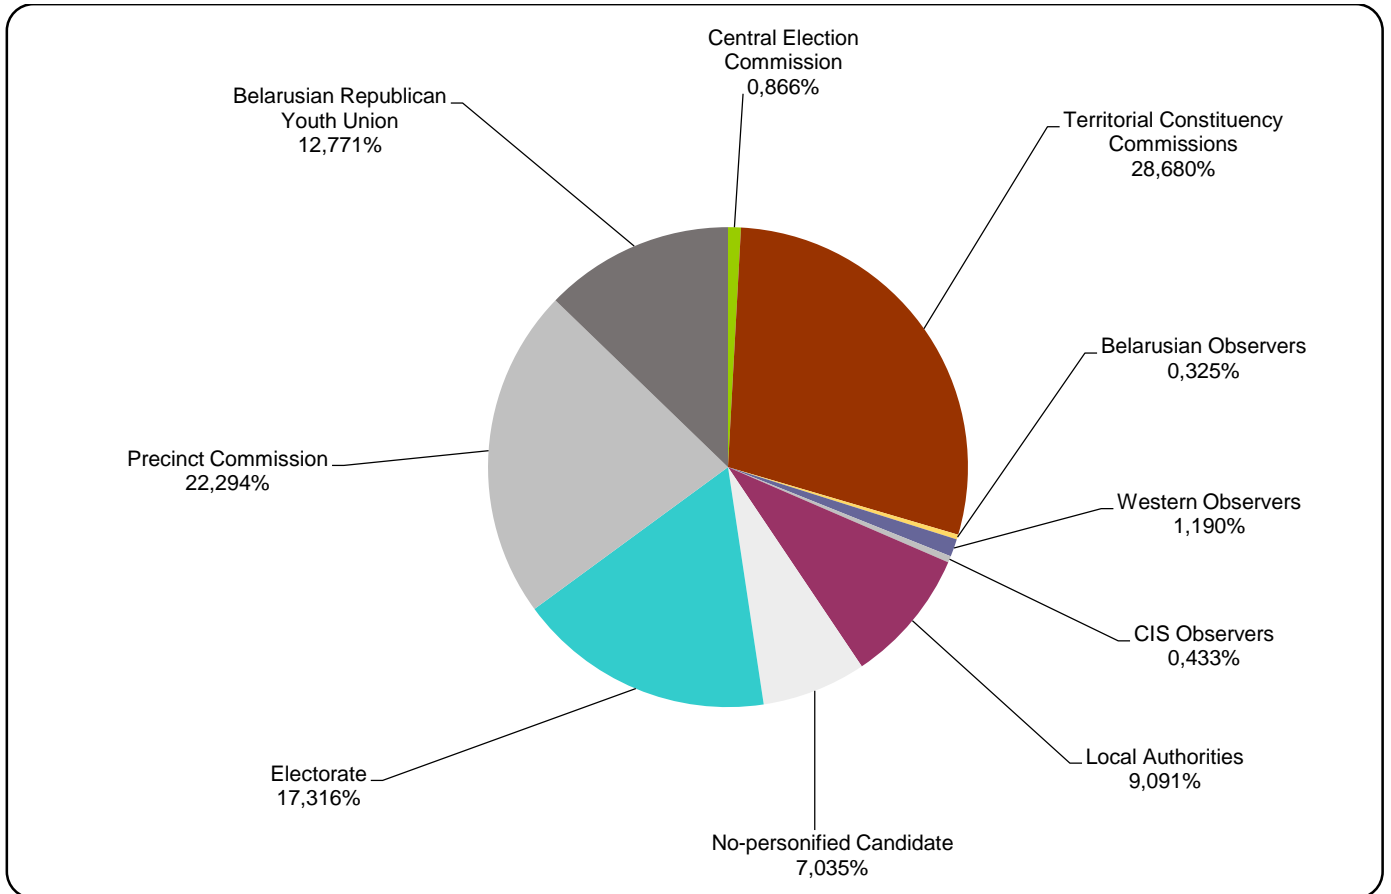

BELARUSIAN PRESIDENT ELECTIONS 2015

21.09.2015-03.10.2015

BT1. GLAVNYJ EFIR

Measured in hours, minutes, seconds (0:02:45)

BELARUSIAN PRESIDENT ELECTIONS 2015

21.09.2015-03.10.2015

TRC "Mahilou"/Radio "News"

Measured in hours, minutes, seconds (0:02:45)

BELARUSIAN PRESIDENT ELECTIONS 2015

21.09.2015-03.10.2015

BELARUS SEGODNIA

Measured in cm²

BELARUSIAN PRESIDENT ELECTIONS 2015

21.09.2015-03.10.2015

BELTA.BY