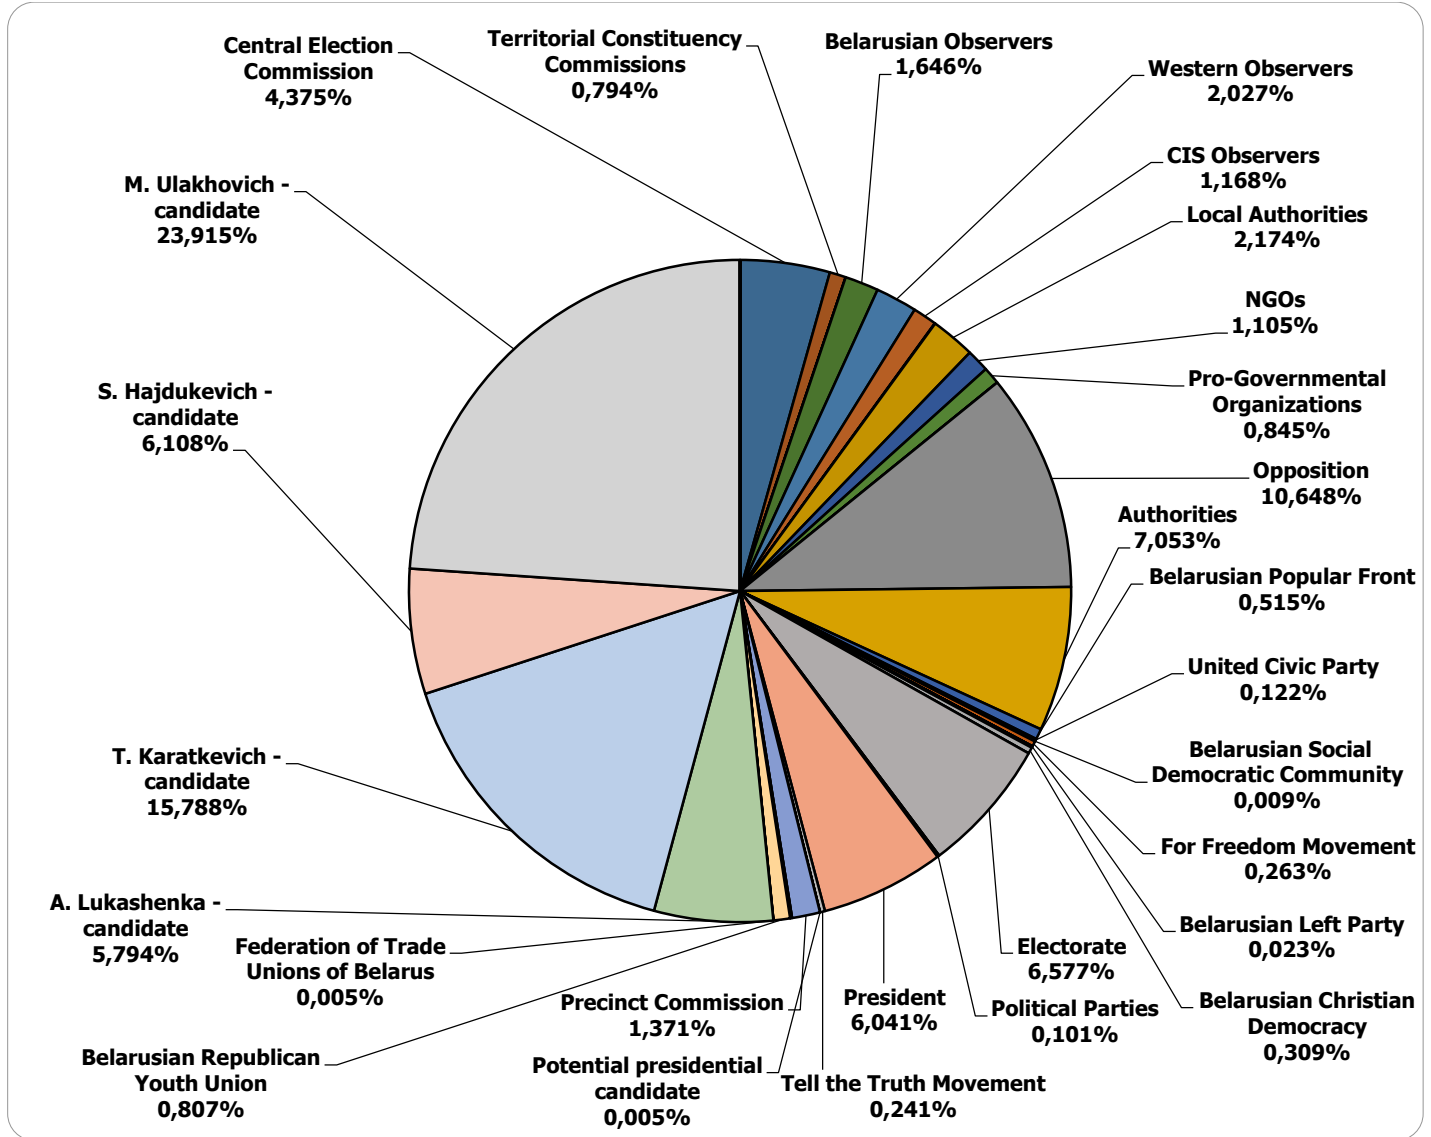

Measured in hours, minutes, seconds (0:02:45)

BELARUSIAN PRESIDENT ELECTIONS 2015

21.09.2015-03.10.2015

BELARUS SEGODNIA

Measured in cm²

BELARUSIAN PRESIDENT ELECTIONS 2015

21.09.2015-03.10.2015

BELTA.BY

Measured in cm2

BELARUSIAN PRESIDENT ELECTIONS 2015

21.09.2015-03.10.2015

NAVINY.BY

Measured in cm2

BELARUSIAN PRESIDENT ELECTIONS 2015

21.09.2015-03.10.2015

NARODNAJA VOLA

Measured in cm²

BELARUSIAN PRESIDENT ELECTIONS 2015

21.09.2015-03.10.2015

NASHA NIVA

Measured in cm²

BELARUSIAN PRESIDENT ELECTIONS 2015

21.09.2015-03.10.2015

KOMSAMOLSKAYA PRAVDA

Measured in cm2

BELARUSIAN PRESIDENT ELECTIONS 2015

21.09.2015-03.10.2015

“Mogilevskaja pravda”

Measured in cm2

BELARUSIAN PRESIDENT ELECTIONS 2015

21.09.2015-03.10.2015

First National Radio "Radiofact"