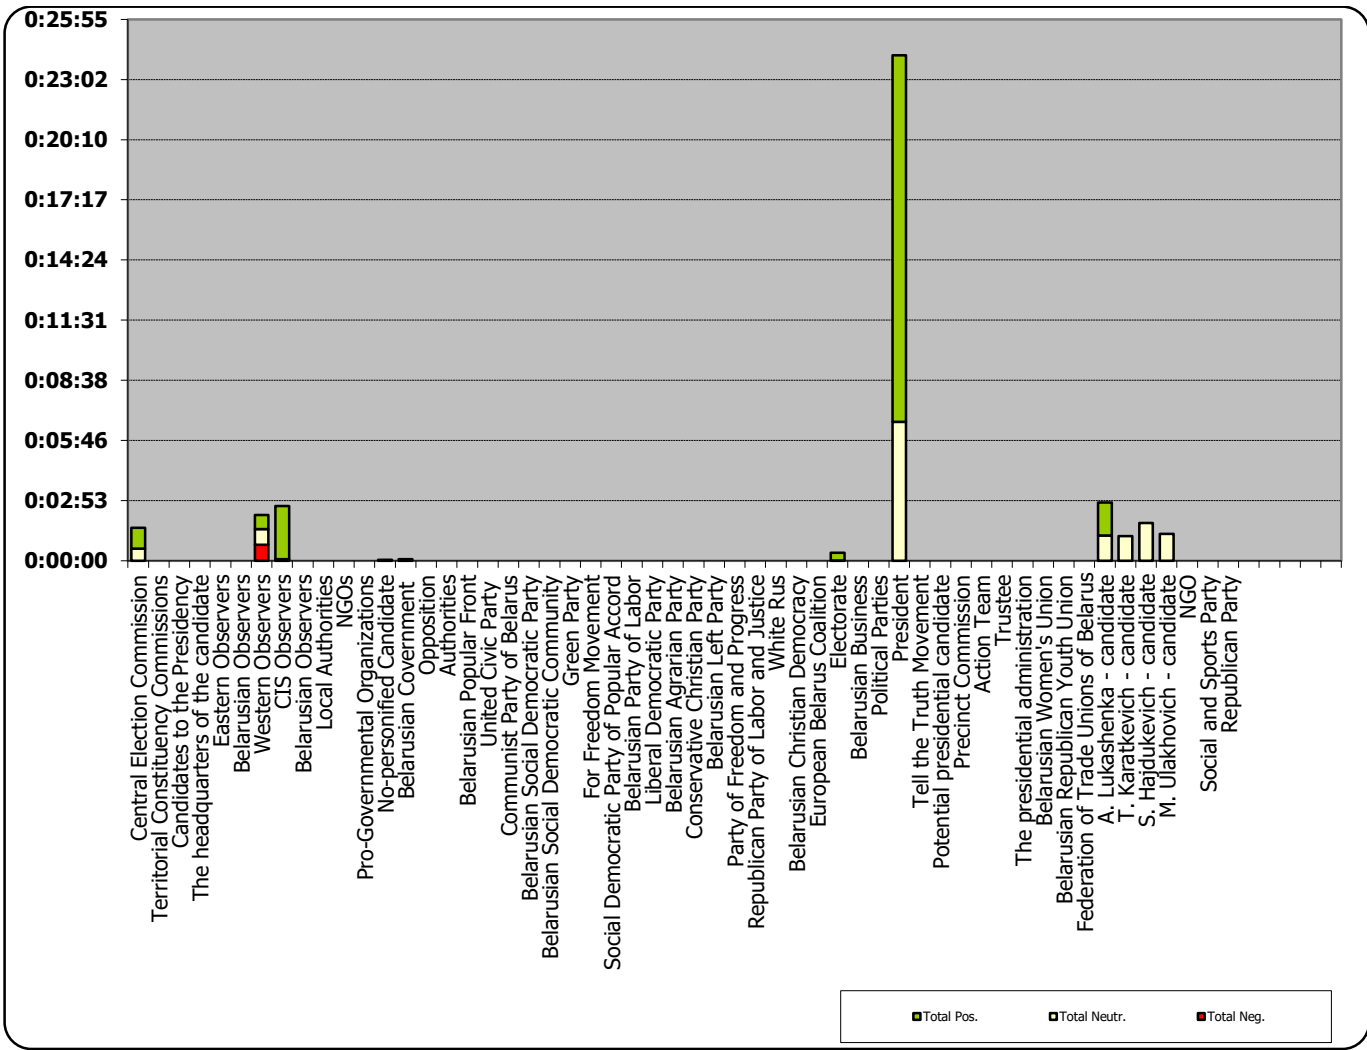

BELARUSIAN PRESIDENT ELECTIONS 2015

21.09.2015-03.10.2015

BT1. PANARAMA

Measured in hours, minutes, seconds (0:02:45)

BELARUSIAN PRESIDENT ELECTIONS 2015

21.09.2015-03.10.2015

ONT. NASHI NOVOSTI

Measured in hours, minutes, seconds (0:02:45)

BELARUSIAN PRESIDENT ELECTIONS 2015

21.09.2015-03.10.2015

BT1. GLAVNYJ EFIR

Measured in hours, minutes, seconds (0:02:45)

BELARUSIAN PRESIDENT ELECTIONS 2015

21.09.2015-03.10.2015

TRC "Mahilou"/Radio "News"

Measured in hours, minutes, seconds (0:02:45)

BELARUSIAN PRESIDENT ELECTIONS 2015

21.09.2015-03.10.2015

BELARUS SEGODNIA

Measured in cm²

BELARUSIAN PRESIDENT ELECTIONS 2015

21.09.2015-03.10.2015

BELTA.BY

Measured in hours, minutes, seconds (0:02:45)