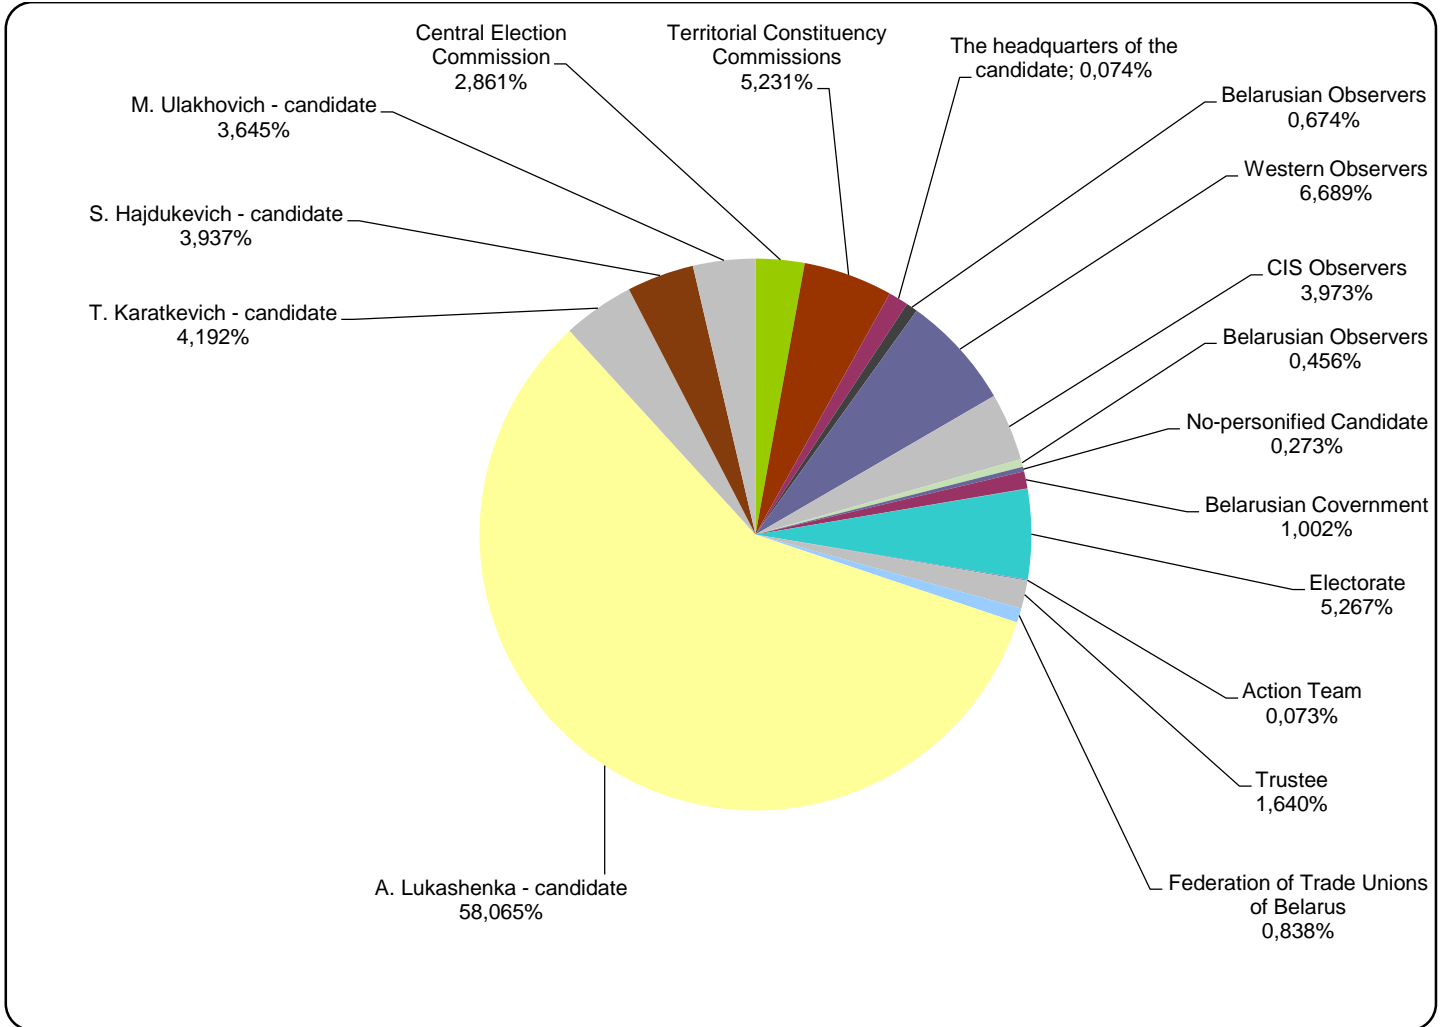

BELARUSIAN PRESIDENT ELECTIONS 2015

21.09.2015-03.10.2015

BT1. PANARAMA

Measured in hours, minutes, seconds (0:02:45)

BELARUSIAN PRESIDENT ELECTIONS 2015

21.09.2015-03.10.2015

ONT. NASHI NOVOSTI

Measured in hours, minutes, seconds (0:02:45)

BELARUSIAN PRESIDENT ELECTIONS 2015

21.09.2015-03.10.2015

BT1. GLAVNYJ EFIR

Measured in hours, minutes, seconds (0:02:45)

BELARUSIAN PRESIDENT ELECTIONS 2015

21.09.2015-03.10.2015

TRC "Mahilou"/Radio "News"