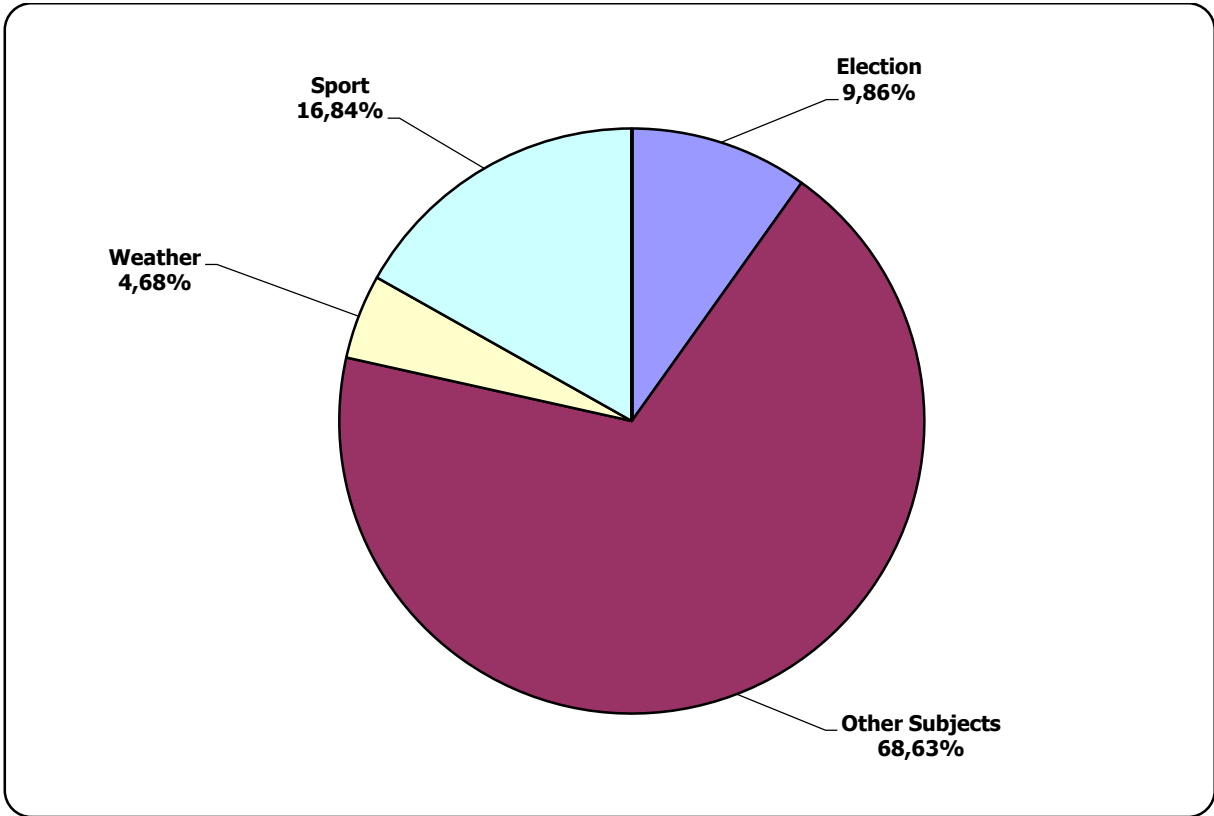

BELARUSIAN PRESIDENT ELECTIONS 2015

21.09.2015-03.10.2015

BT1. PANARAMA

Measured in hours, minutes, seconds (0:02:45)

BELARUSIAN PRESIDENT ELECTIONS 2015

21.09.2015-03.10.2015

ONT. NASHI NOVOSTI

Measured in hours, minutes, seconds (0:02:45)

BELARUSIAN PRESIDENT ELECTIONS 2015

21.09.2015-03.10.2015

BT1. GLAVNYJ EFIR

Measured in hours, minutes, seconds (0:02:45)

BELARUSIAN PRESIDENT ELECTIONS 2015

21.09.2015-03.10.2015

TRC "Mahilou"/Radio "News"