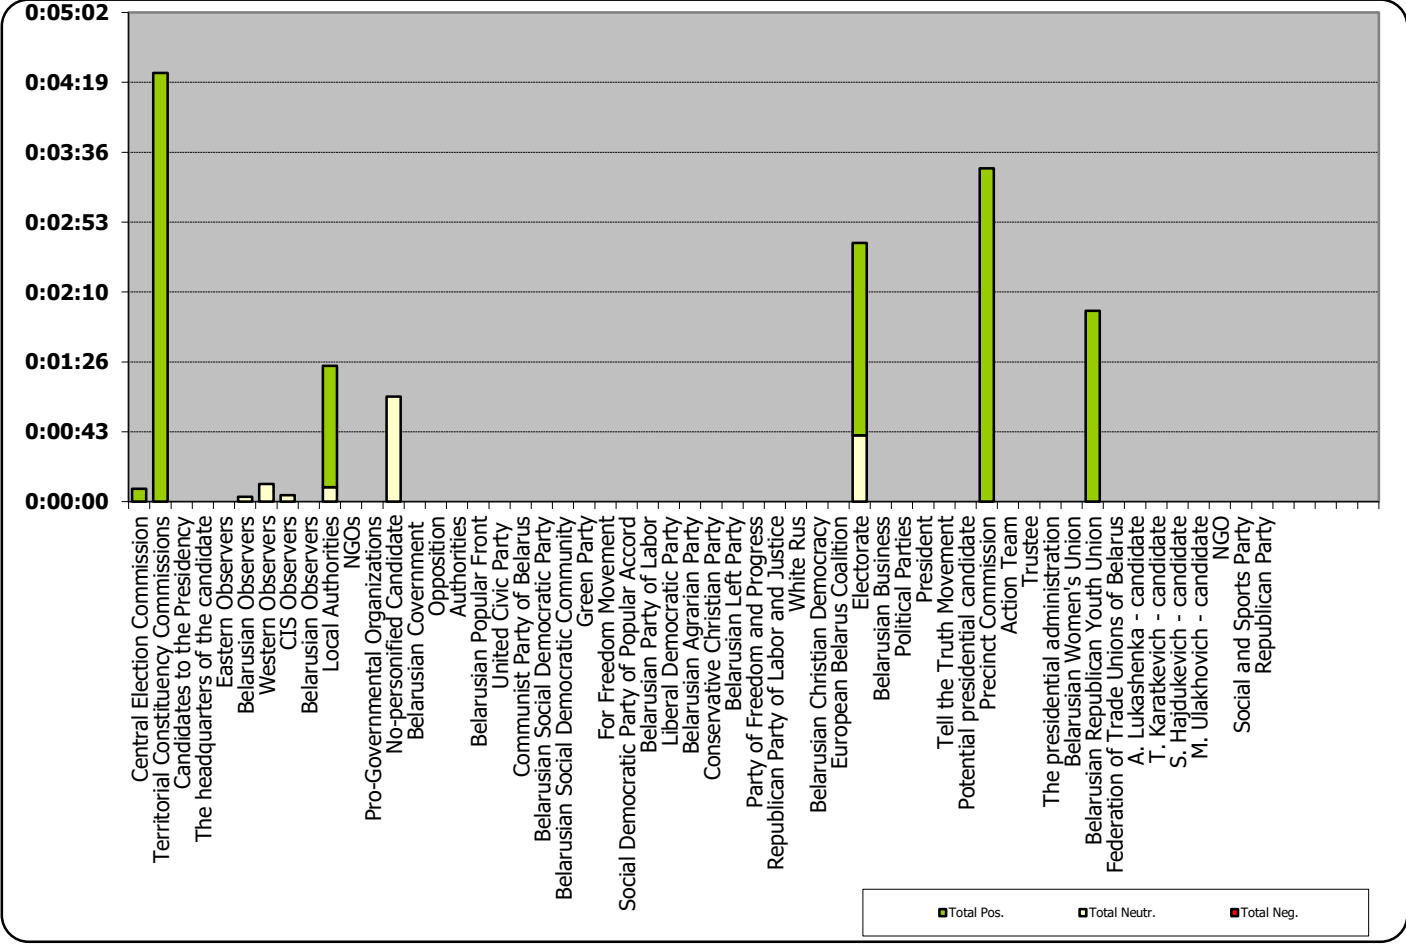

BELARUSIAN PRESIDENT ELECTIONS 2015

21.09.2015-03.10.2015

BT1. GLAVNYJ EFIR

Measured in hours, minutes, seconds (0:02:45)

BELARUSIAN PRESIDENT ELECTIONS 2015

21.09.2015-03.10.2015

TRC "Mahilou"/Radio "News"

Measured in hours, minutes, seconds (0:02:45)

BELARUSIAN PRESIDENT ELECTIONS 2015

21.09.2015-03.10.2015

BELARUS SEGODNIA

Measured in cm²

BELARUSIAN PRESIDENT ELECTIONS 2015

21.09.2015-03.10.2015

BELTA.BY