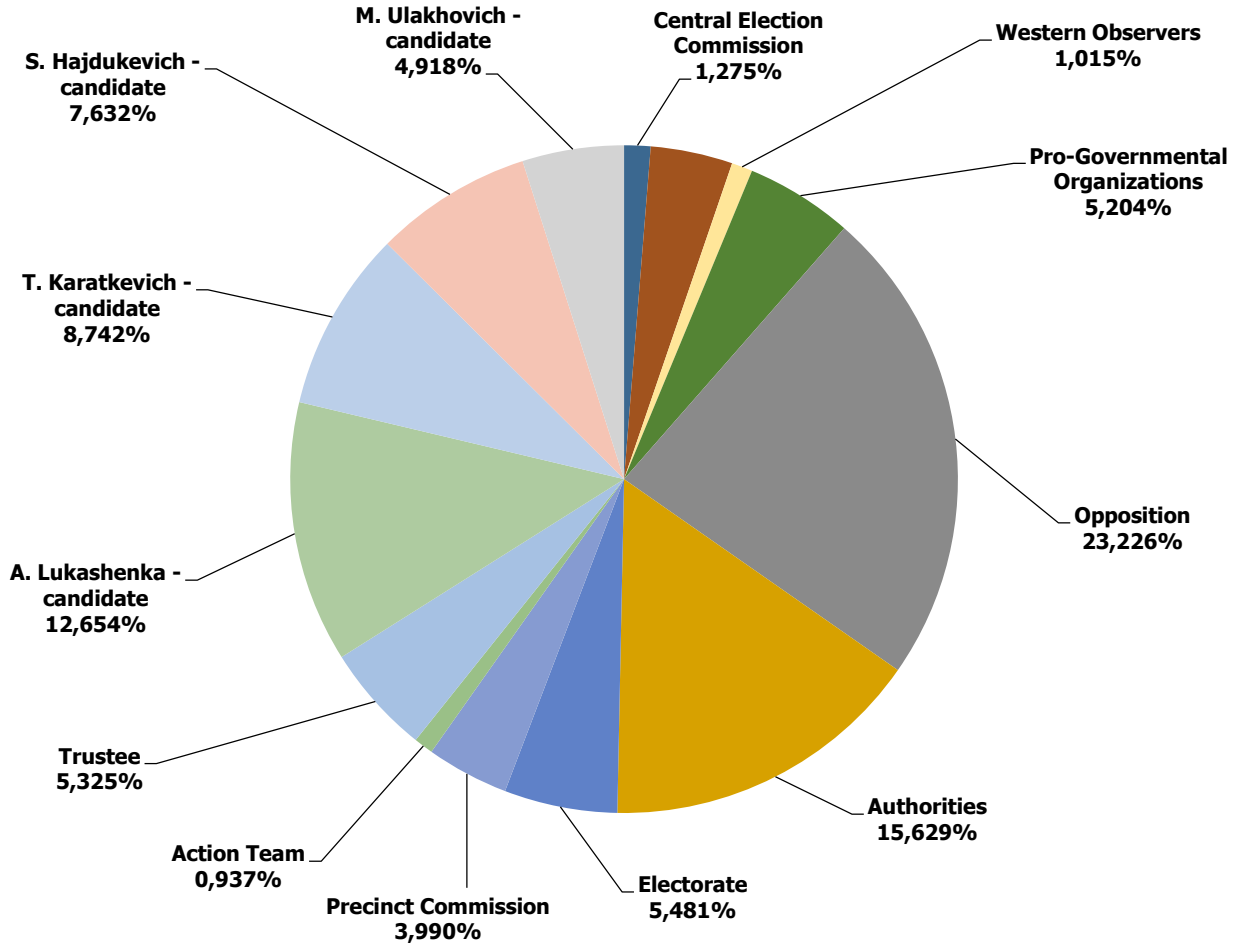

Measured in hours, minutes, seconds (0:02:45)

BELARUSIAN PRESIDENT ELECTIONS 2015

21.09.2015-03.10.2015

BELARUS SEGODNIA

Measured in cm²

BELARUSIAN PRESIDENT ELECTIONS 2015

21.09.2015-03.10.2015

BELTA.BY

Measured in cm2

BELARUSIAN PRESIDENT ELECTIONS 2015

21.09.2015-03.10.2015

NAVINY.BY

Measured in cm2

BELARUSIAN PRESIDENT ELECTIONS 2015

21.09.2015-03.10.2015

NARODNAJA VOLA

Measured in cm²

BELARUSIAN PRESIDENT ELECTIONS 2015

21.09.2015-03.10.2015

NASHA NIVA

Measured in cm²

BELARUSIAN PRESIDENT ELECTIONS 2015

21.09.2015-03.10.2015

KOMSAMOLSKAYA PRAVDA