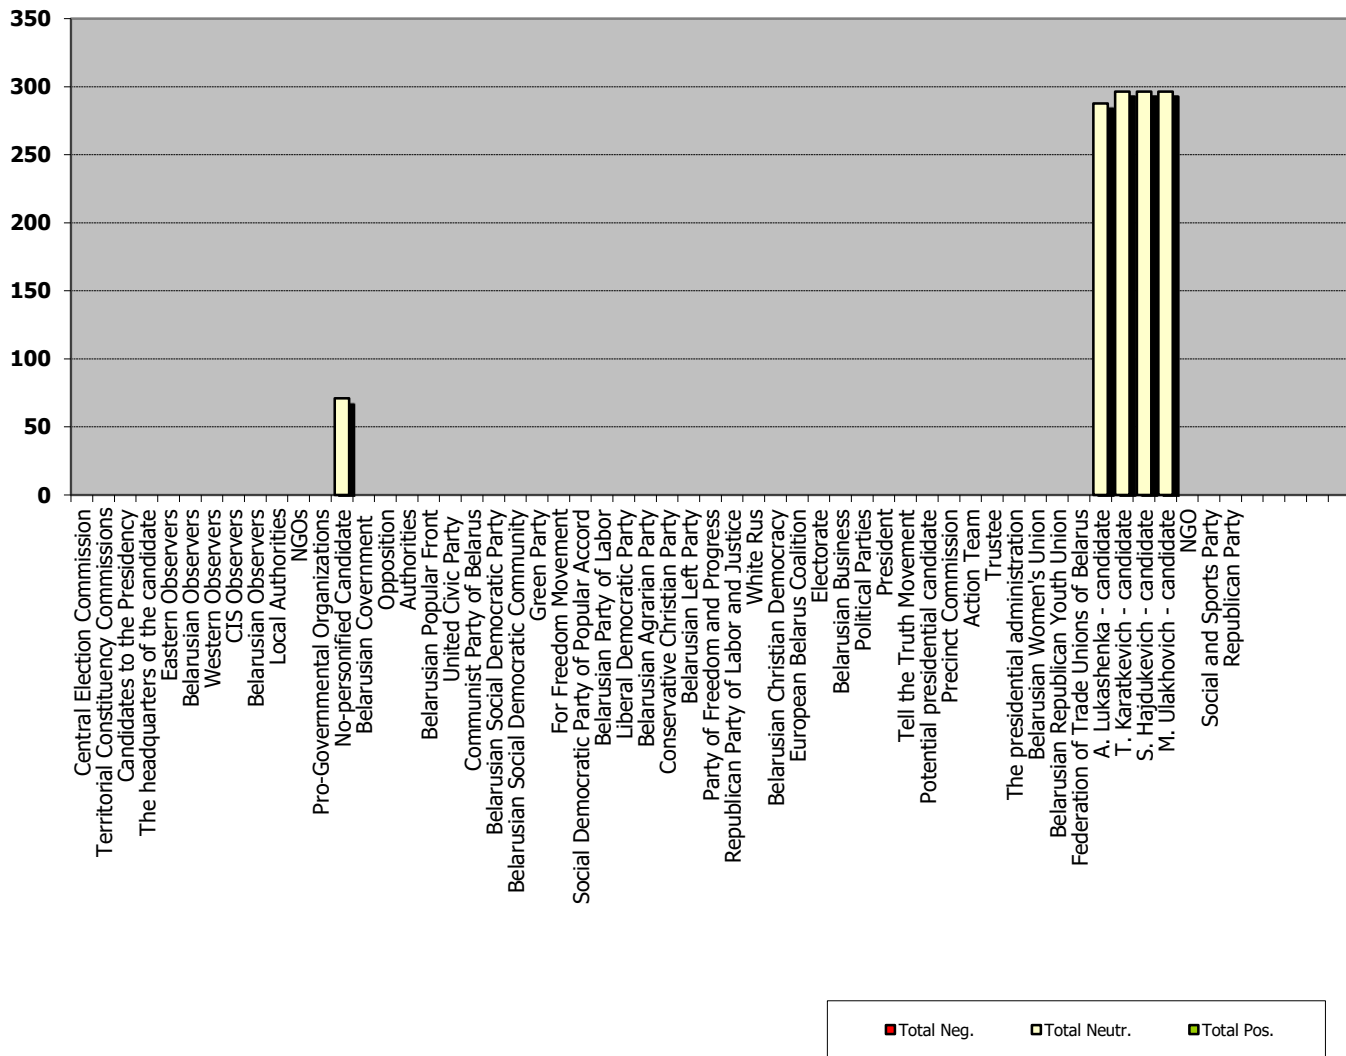

Measured in cm²

BELARUSIAN PRESIDENT ELECTIONS 2015

21.09.2015-03.10.2015

NASHA NIVA

Measured in cm²

BELARUSIAN PRESIDENT ELECTIONS 2015

21.09.2015-03.10.2015

KOMSAMOLSKAYA PRAVDA

Measured in cm2

BELARUSIAN PRESIDENT ELECTIONS 2015

21.09.2015-03.10.2015

“Mogilevskaja pravda”

Measured in cm2

BELARUSIAN PRESIDENT ELECTIONS 2015

21.09.2015-03.10.2015

First National Radio "Radiofact"

Measured in hours, minutes, seconds (0:02:45)