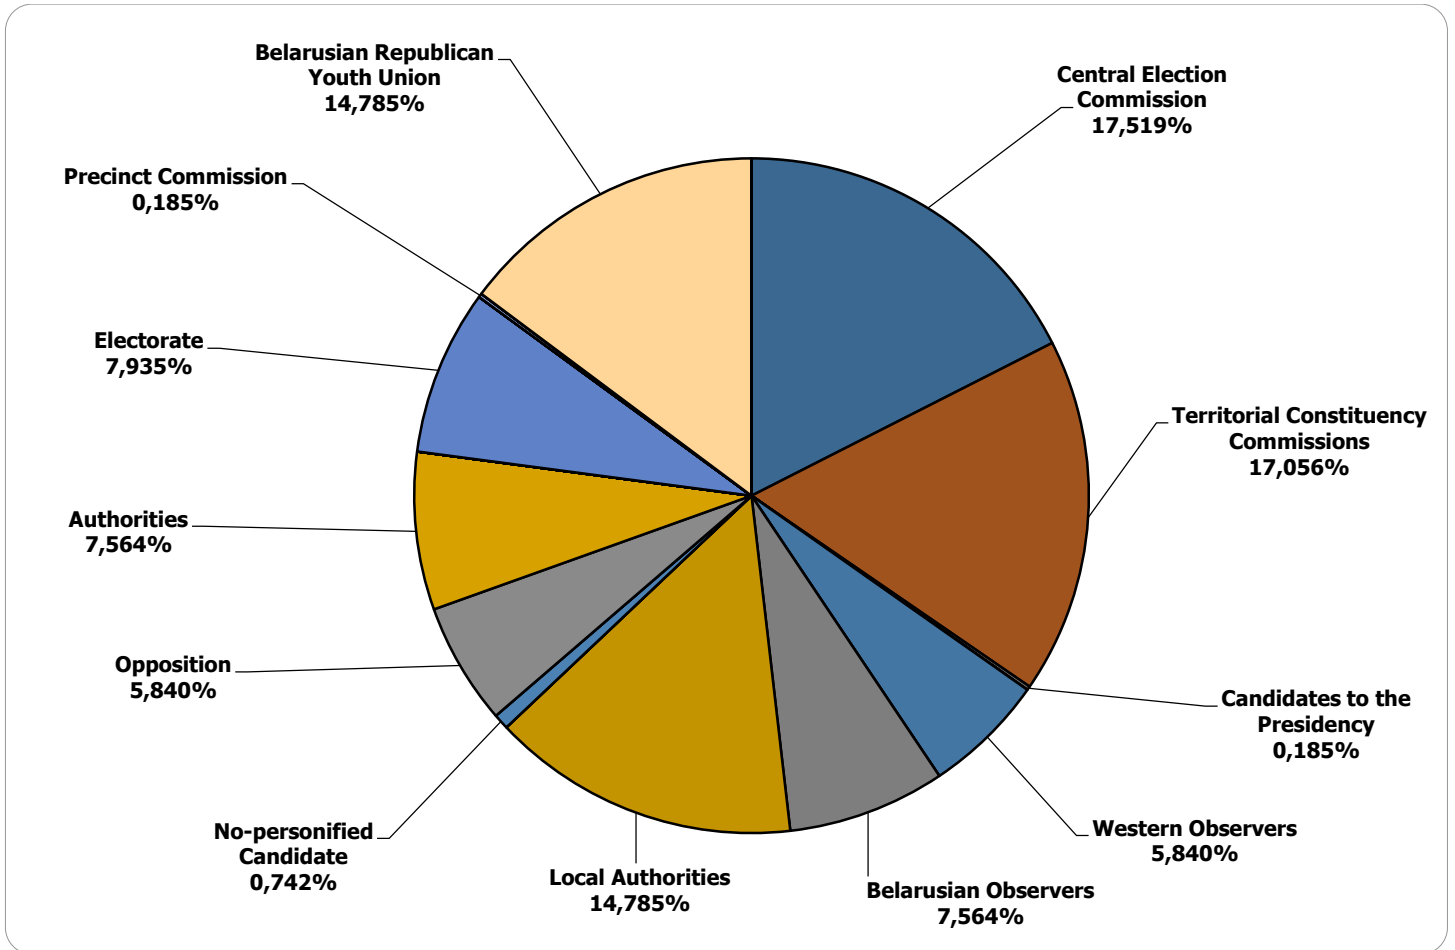

Measured in cm2

BELARUSIAN PRESIDENT ELECTIONS 2015

21.09.2015-03.10.2015

“Mogilevskaja pravda”

Measured in cm2

BELARUSIAN PRESIDENT ELECTIONS 2015

21.09.2015-03.10.2015

First National Radio "Radiofact"

Measured in hours, minutes, seconds (0:02:45)