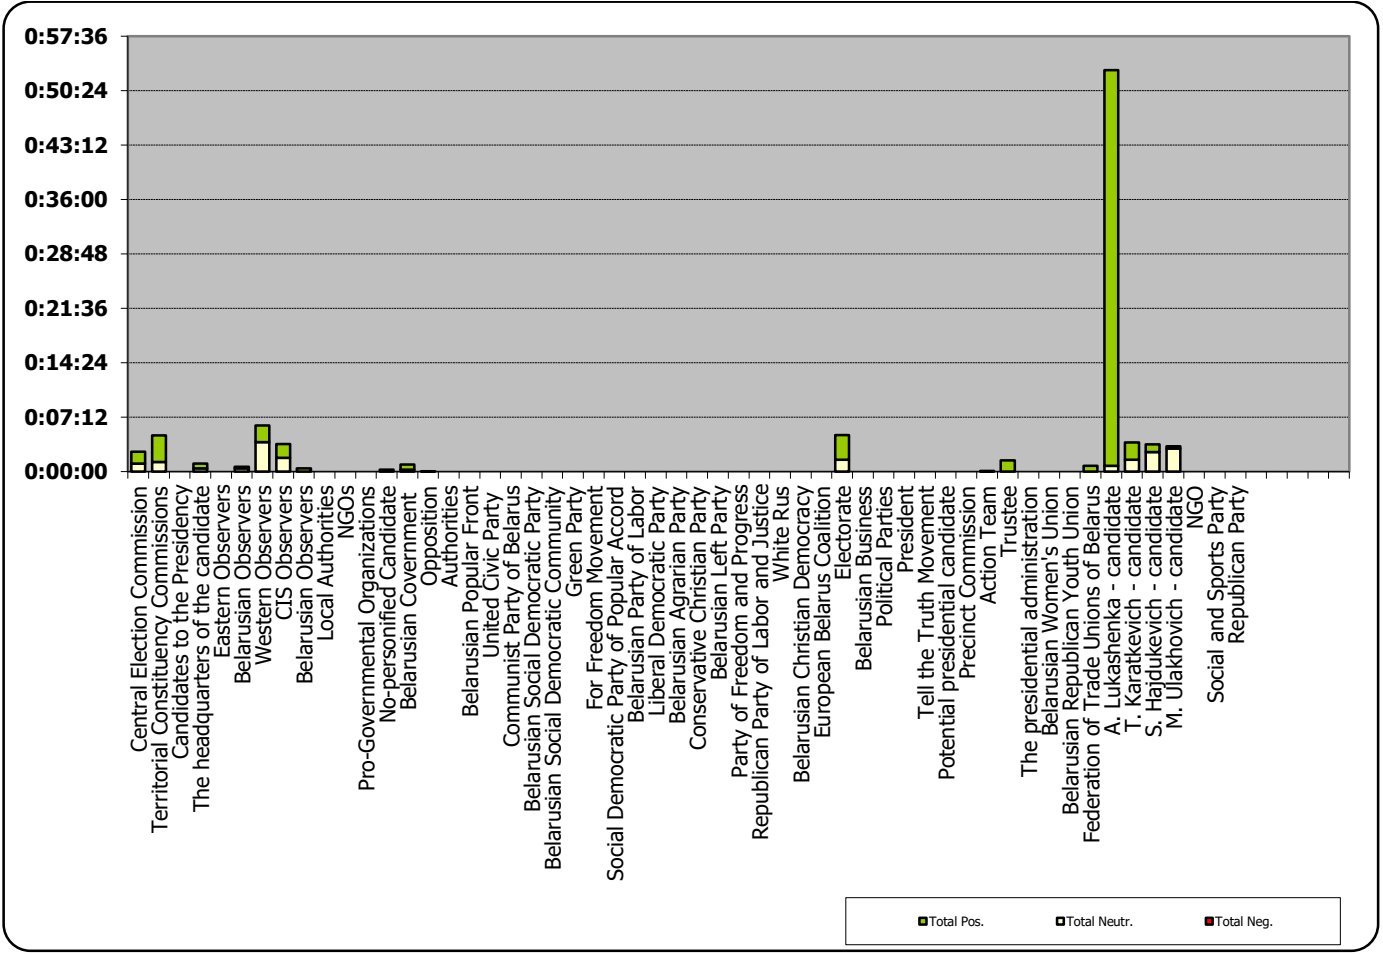

BELARUSIAN PRESIDENT ELECTIONS 2015

21.09.2015-03.10.2015

BT1. PANARAMA

Measured in hours, minutes, seconds (0:02:45)

BELARUSIAN PRESIDENT ELECTIONS 2015

21.09.2015-03.10.2015

ONT. NASHI NOVOSTI

Measured in hours, minutes, seconds (0:02:45)

BELARUSIAN PRESIDENT ELECTIONS 2015

21.09.2015-03.10.2015

BT1. GLAVNYJ EFIR

Measured in hours, minutes, seconds (0:02:45)

BELARUSIAN PRESIDENT ELECTIONS 2015

21.09.2015-03.10.2015

TRC "Mahilou"/Radio "News"

Measured in hours, minutes, seconds (0:02:45)

BELARUSIAN PRESIDENT ELECTIONS 2015

21.09.2015-03.10.2015

BELARUS SEGODNIA

Measured in cm²

BELARUSIAN PRESIDENT ELECTIONS 2015

21.09.2015-03.10.2015

BELTA.BY