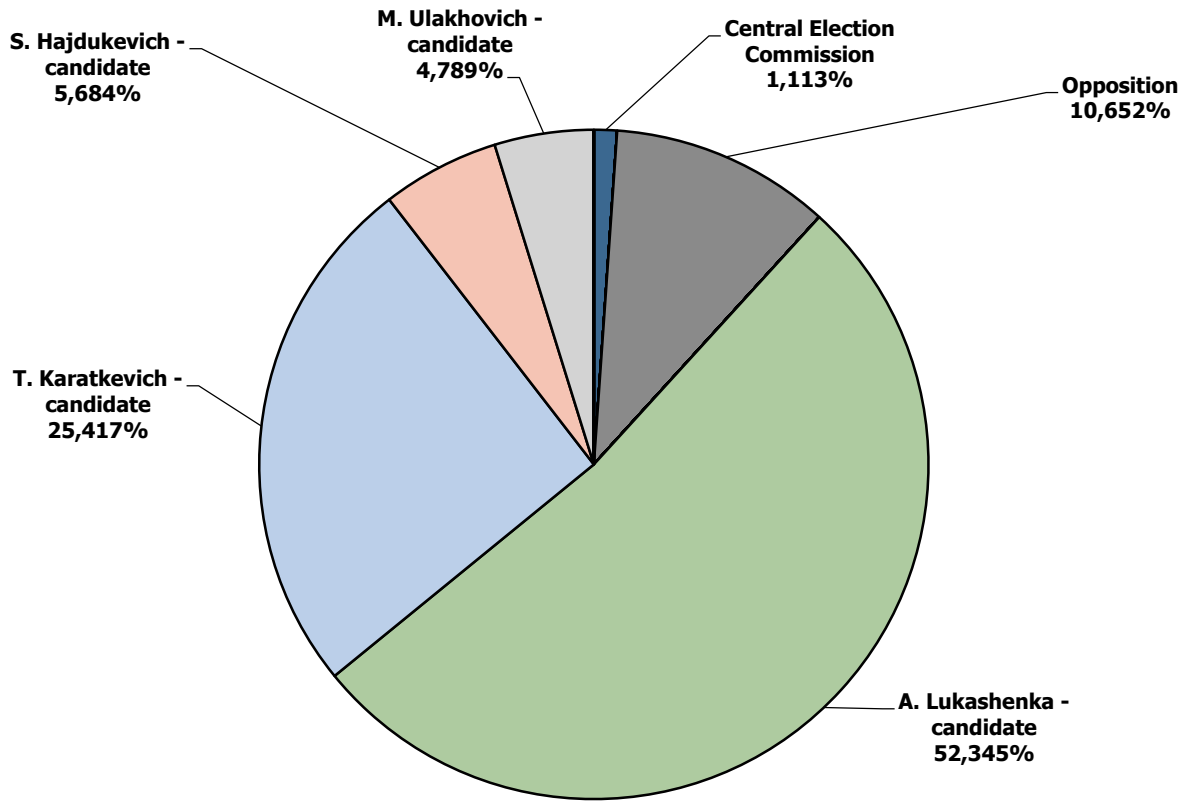

Measured in cm²

BELARUSIAN PRESIDENT ELECTIONS 2015

21.09.2015-03.10.2015

NASHA NIVA

Measured in cm²

BELARUSIAN PRESIDENT ELECTIONS 2015

21.09.2015-03.10.2015

KOMSAMOLSKAYA PRAVDA

Measured in cm2

BELARUSIAN PRESIDENT ELECTIONS 2015

21.09.2015-03.10.2015

“Mogilevskaja pravda”

Measured in cm2

BELARUSIAN PRESIDENT ELECTIONS 2015

21.09.2015-03.10.2015

First National Radio "Radiofact"