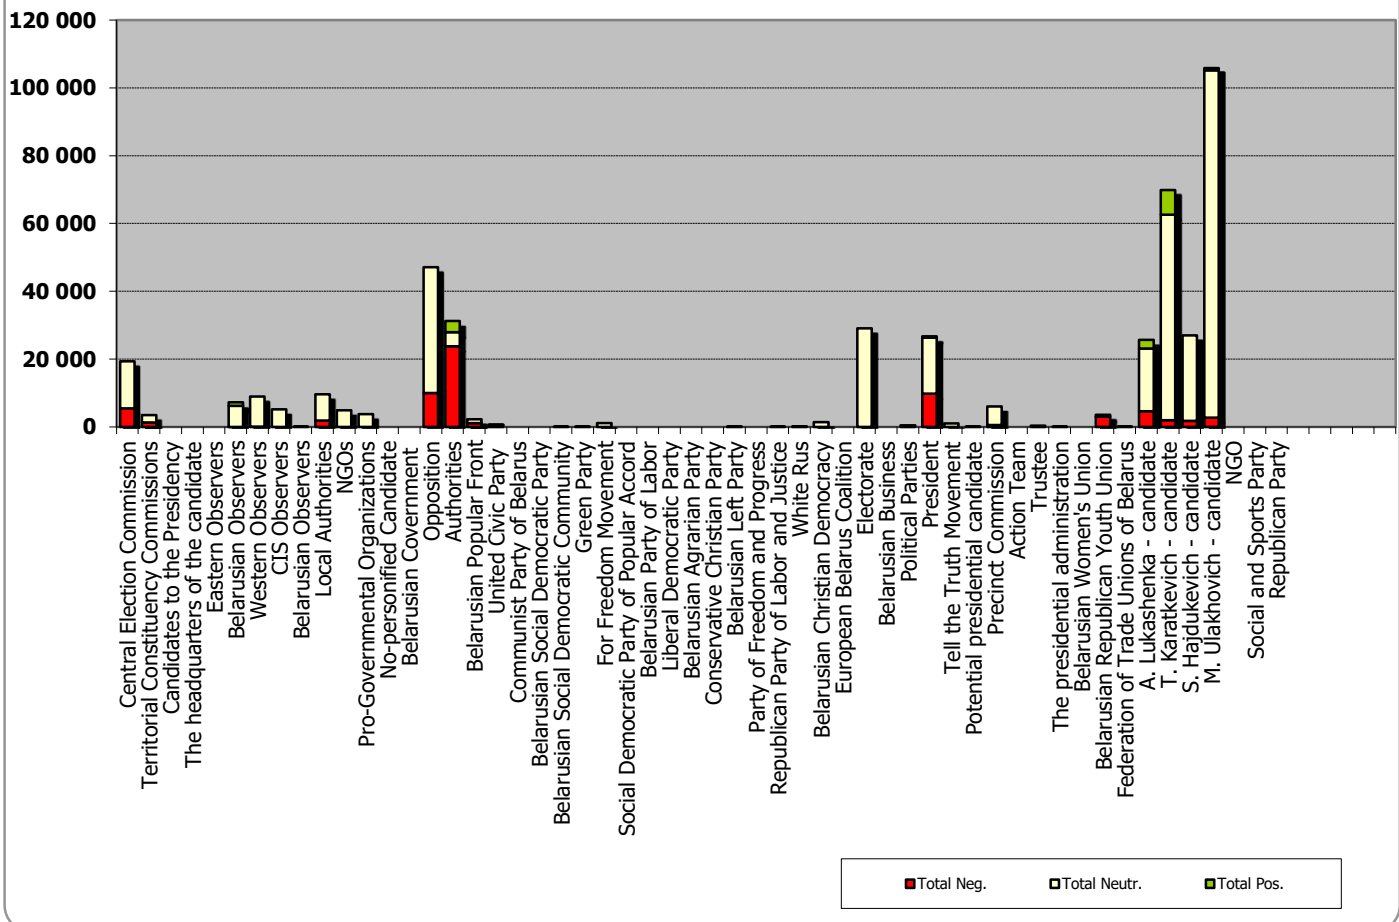

Measured in hours, minutes, seconds (0:02:45)

BELARUSIAN PRESIDENT ELECTIONS 2015

21.09.2015-03.10.2015

BELARUS SEGODNIA

Measured in cm²

BELARUSIAN PRESIDENT ELECTIONS 2015

21.09.2015-03.10.2015

BELTA.BY

Measured in cm2

BELARUSIAN PRESIDENT ELECTIONS 2015

21.09.2015-03.10.2015

NAVINY.BY

Measured in cm2

BELARUSIAN PRESIDENT ELECTIONS 2015

21.09.2015-03.10.2015

NARODNAJA VOLA

Measured in cm²

BELARUSIAN PRESIDENT ELECTIONS 2015

21.09.2015-03.10.2015

NASHA NIVA

Measured in cm²

BELARUSIAN PRESIDENT ELECTIONS 2015

21.09.2015-03.10.2015

KOMSAMOLSKAYA PRAVDA