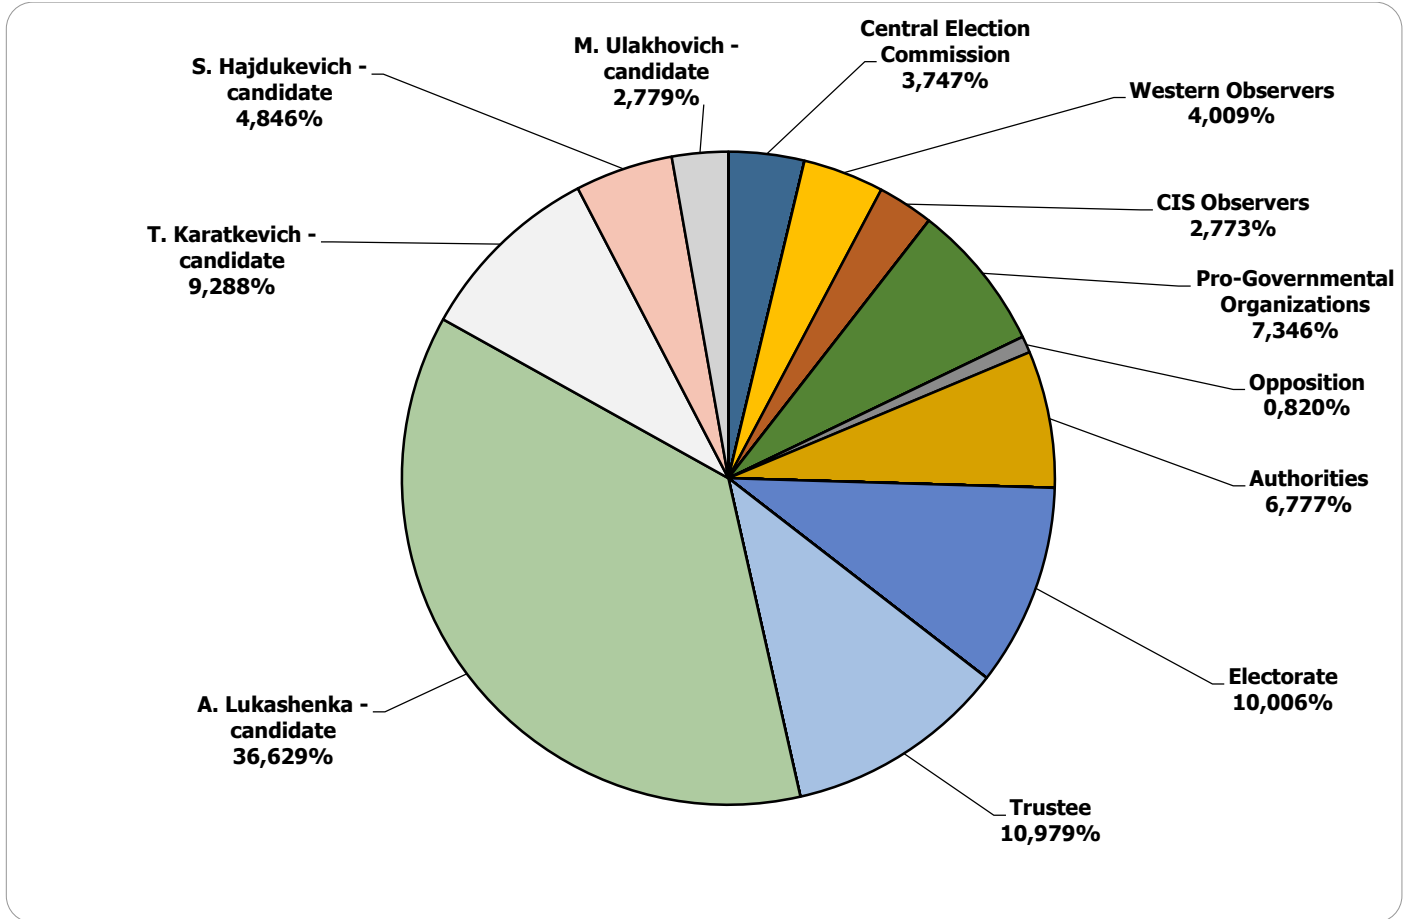

Measured in hours, minutes, seconds (0:02:45)

BELARUSIAN PRESIDENT ELECTIONS 2015

21.09.2015-03.10.2015

BELARUS SEGODNIA

Measured in cm²

BELARUSIAN PRESIDENT ELECTIONS 2015

21.09.2015-03.10.2015

BELTA.BY

Measured in cm2

BELARUSIAN PRESIDENT ELECTIONS 2015

21.09.2015-03.10.2015

NAVINY.BY

Measured in cm2

BELARUSIAN PRESIDENT ELECTIONS 2015

21.09.2015-03.10.2015

NARODNAJA VOLA